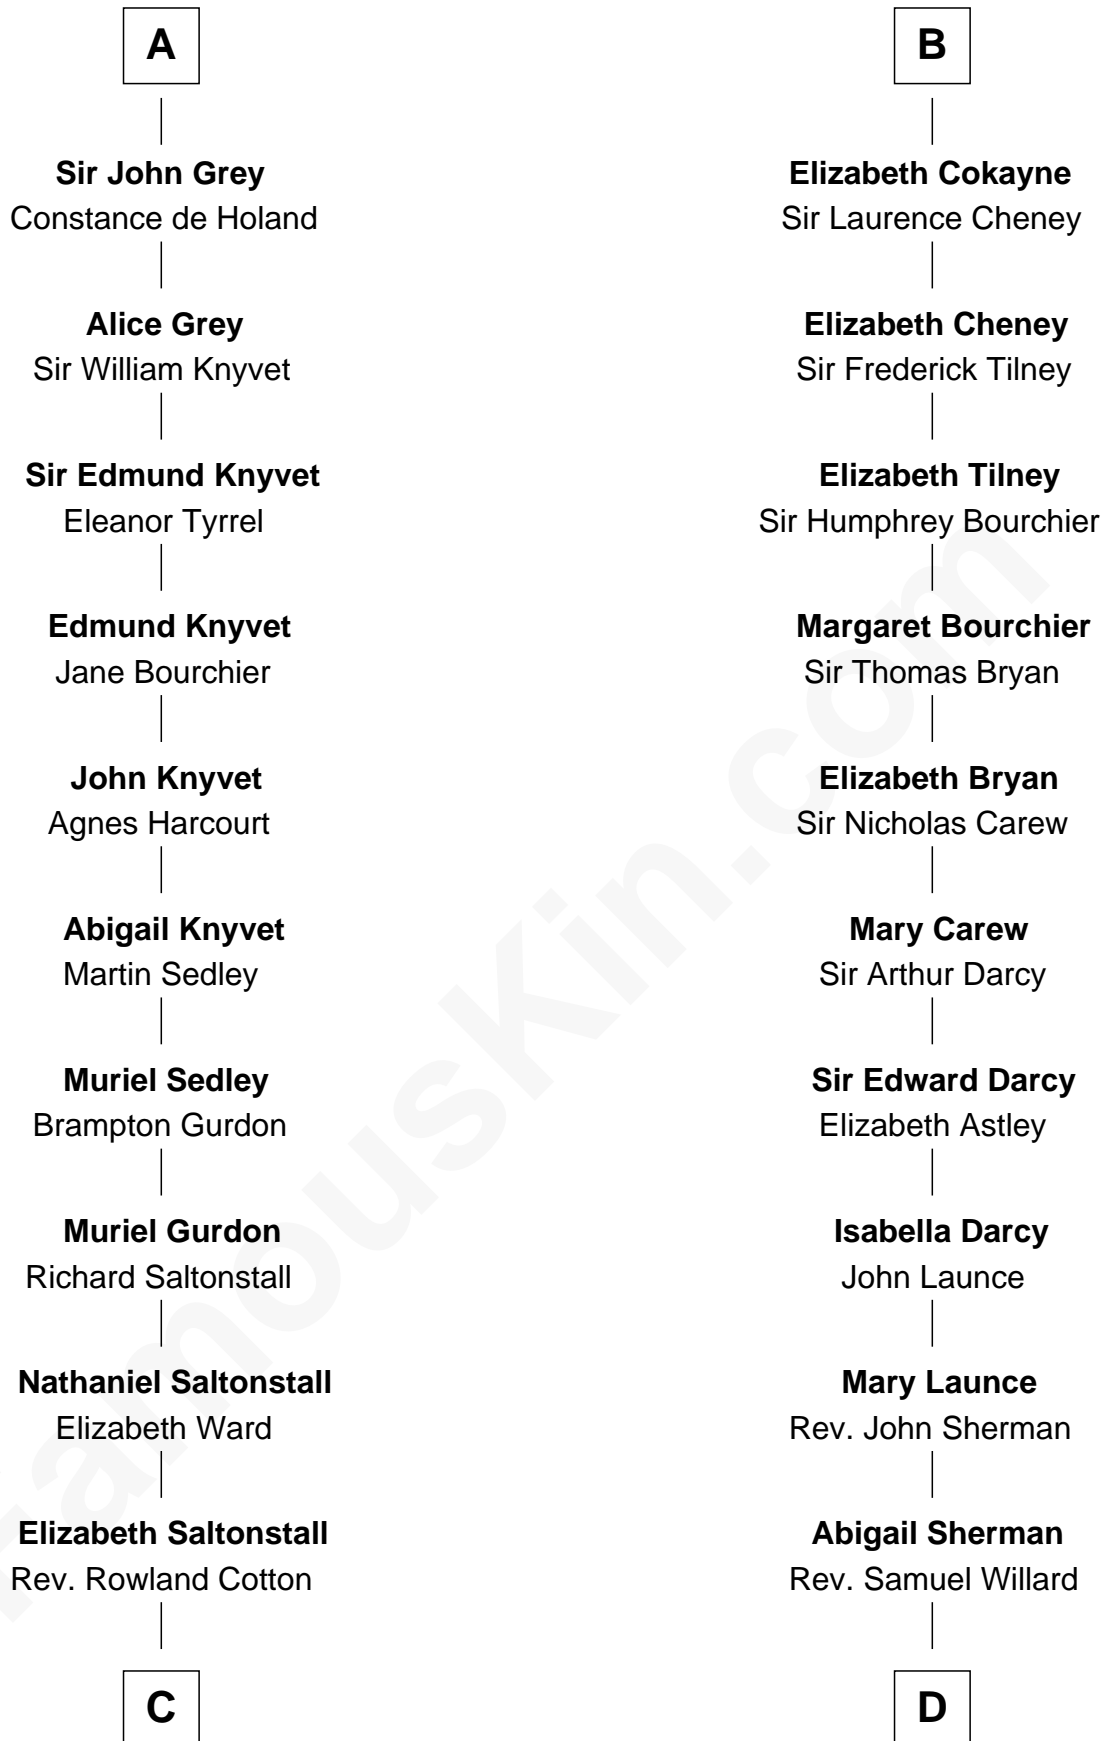

## Relationship Chart of

### Horace Gray

*U.S. Supreme Court Justice*

19th cousin 2 times removed of

**Robert Treat Paine**

*Signer of the Declaration of Independence*

**C**

**Joanna Cotton**  
Rev. John Brown

**Elizabeth Brown**  
John Chipman

**Elizabeth Chipman**  
William Gray

**Horace Gray**  
Harriet Upham

**Horace Gray**  
*U.S. Supreme Court Justice*

**D**

**Abigail Willard**  
Rev. Samuel Treat

**Eunice Treat**  
Thomas Paine

**Robert Treat Paine**  
*Signer of Declaration of Independence*