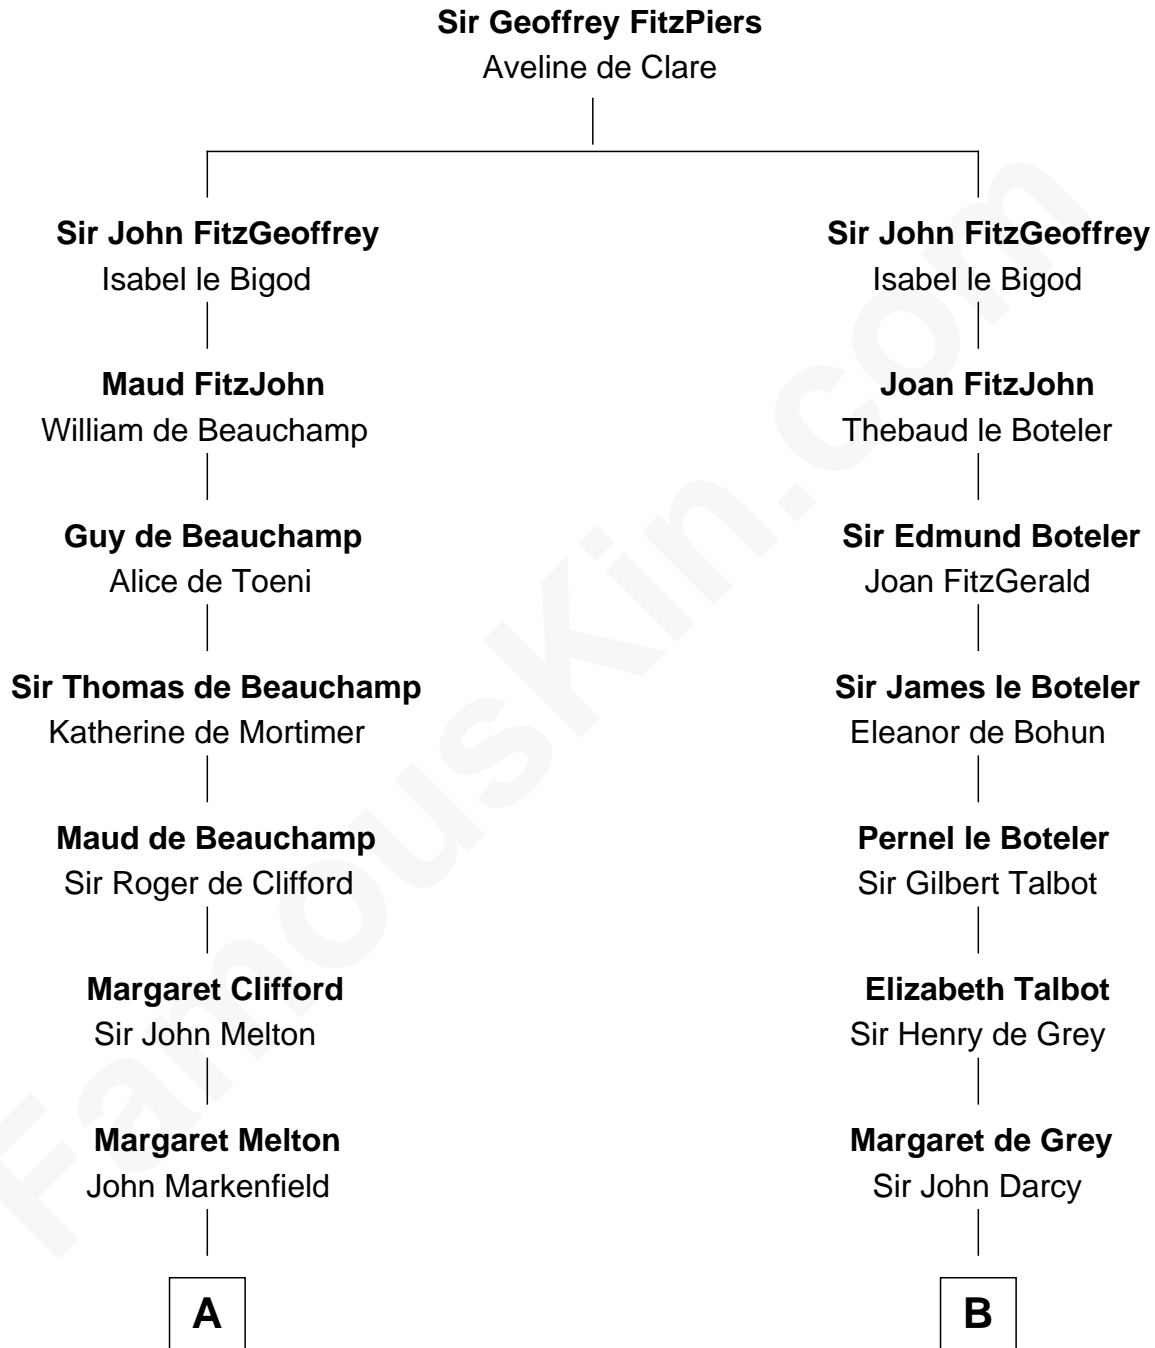

FamousKin.com

Relationship Chart of

Horace Gray

U.S. Supreme Court Justice

18th cousin 3 times removed of

Robert Treat Paine

Signer of the Declaration of Independence