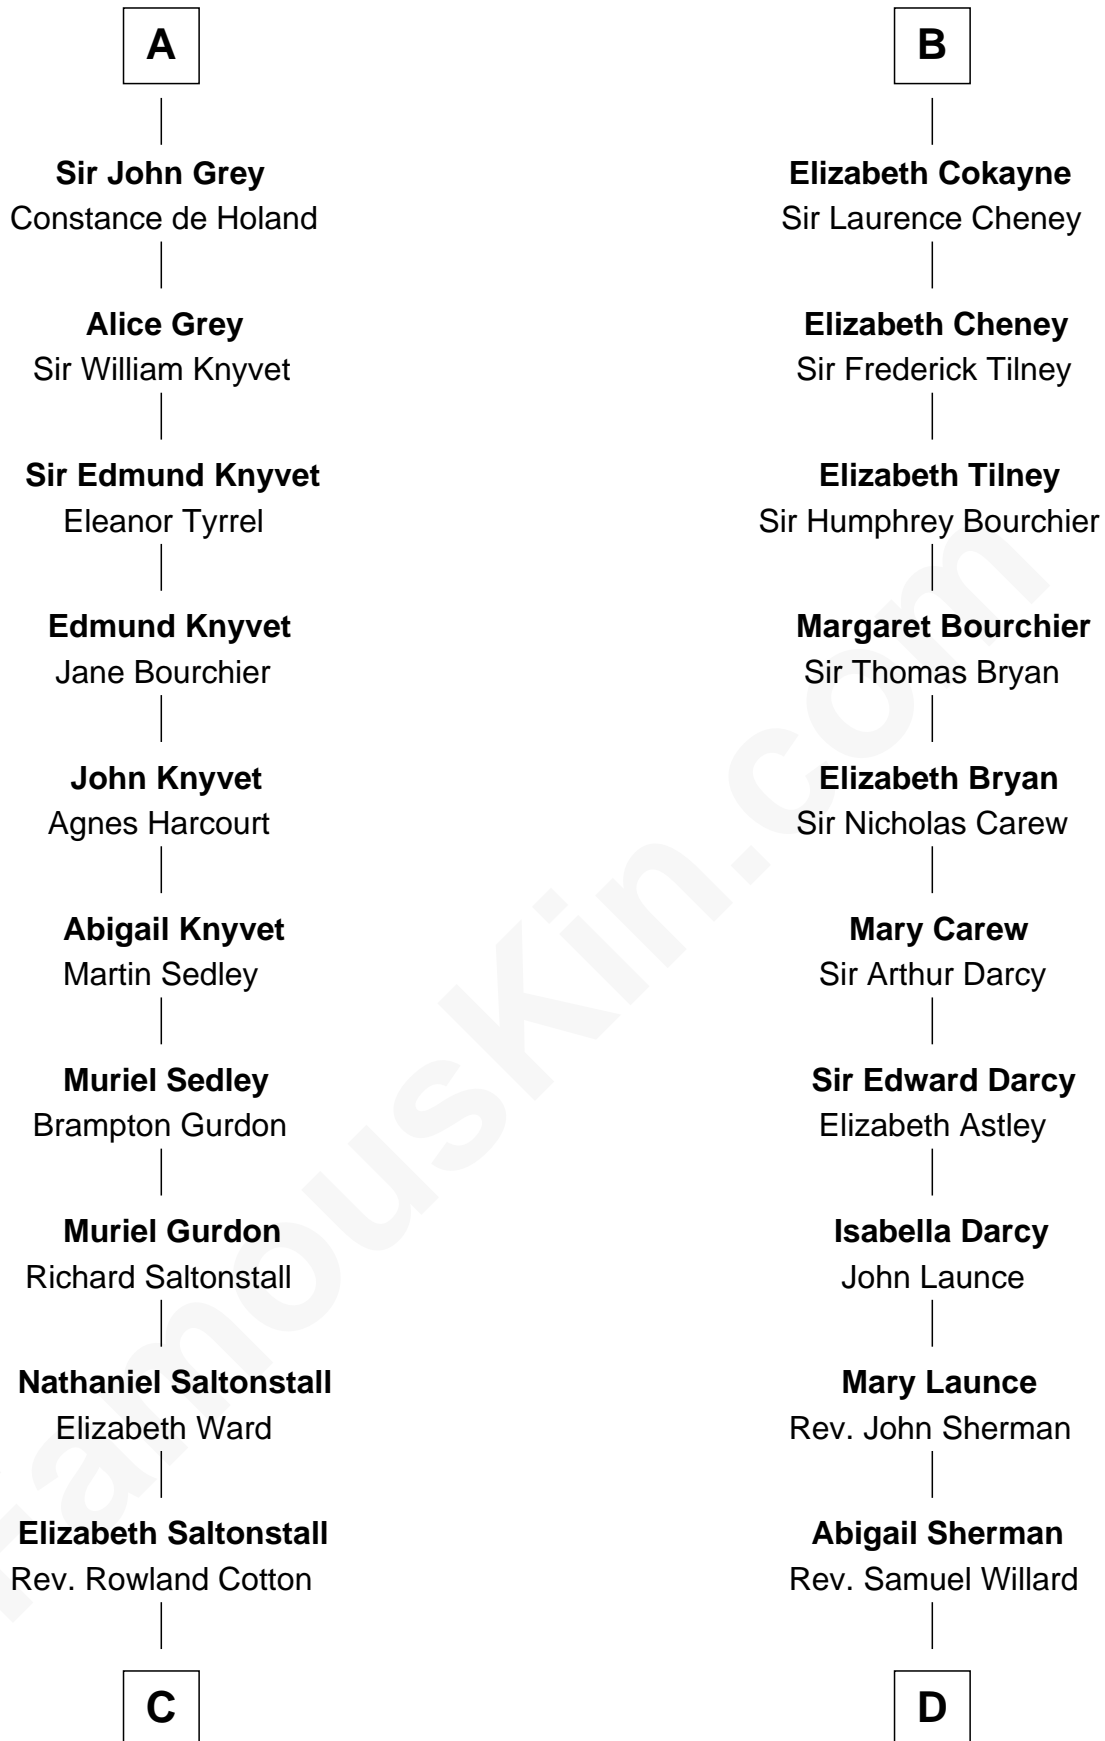

FamousKin.com

Relationship Chart of

Horace Gray

U.S. Supreme Court Justice

19th cousin 2 times removed of

Robert Treat Paine

Signer of the Declaration of Independence

C