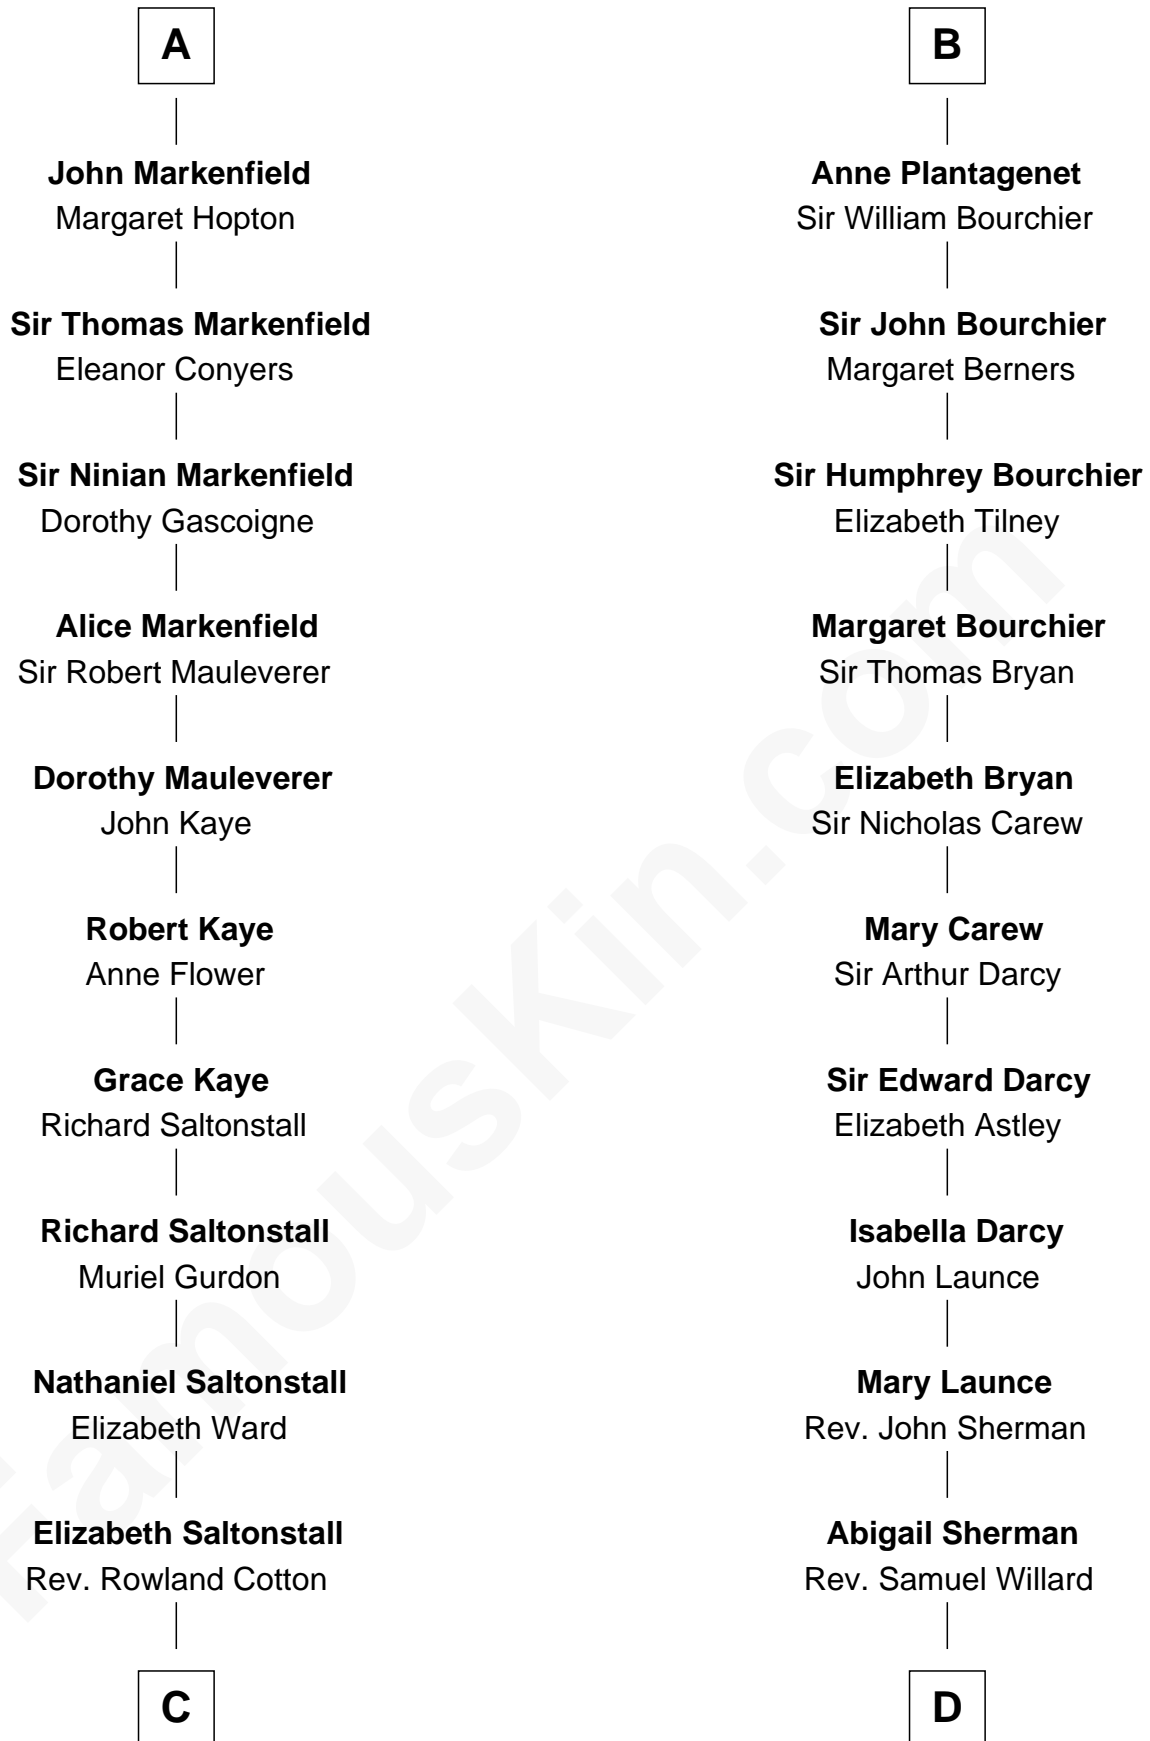

FamousKin.com

Relationship Chart of

Horace Gray

U.S. Supreme Court Justice

19th cousin 2 times removed of

Robert Treat Paine

Signer of the Declaration of Independence

C

Joanna Cotton
Rev. John Brown

Elizabeth Brown
John Chipman

Elizabeth Chipman
William Gray

Horace Gray
Harriet Upham

Horace Gray
U.S. Supreme Court Justice

D

Abigail Willard
Rev. Samuel Treat

Eunice Treat
Thomas Paine