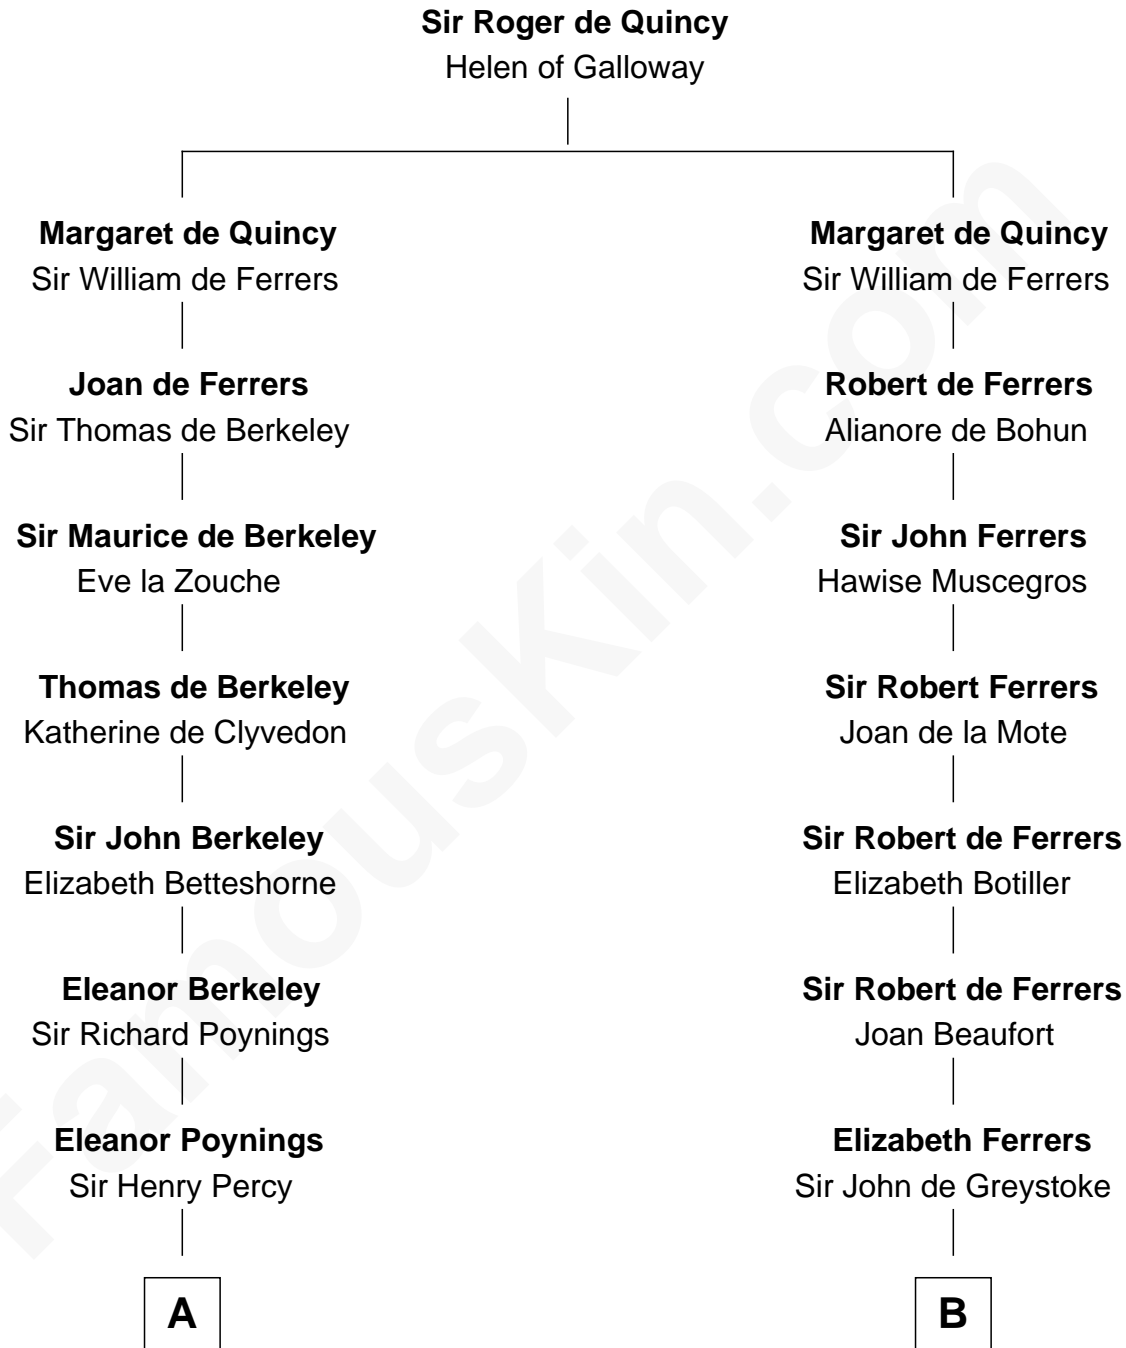

FamousKin.com

Relationship Chart of

Horace Gray

U.S. Supreme Court Justice

18th cousin 2 times removed of

Robert Treat Paine

Signer of the Declaration of Independence