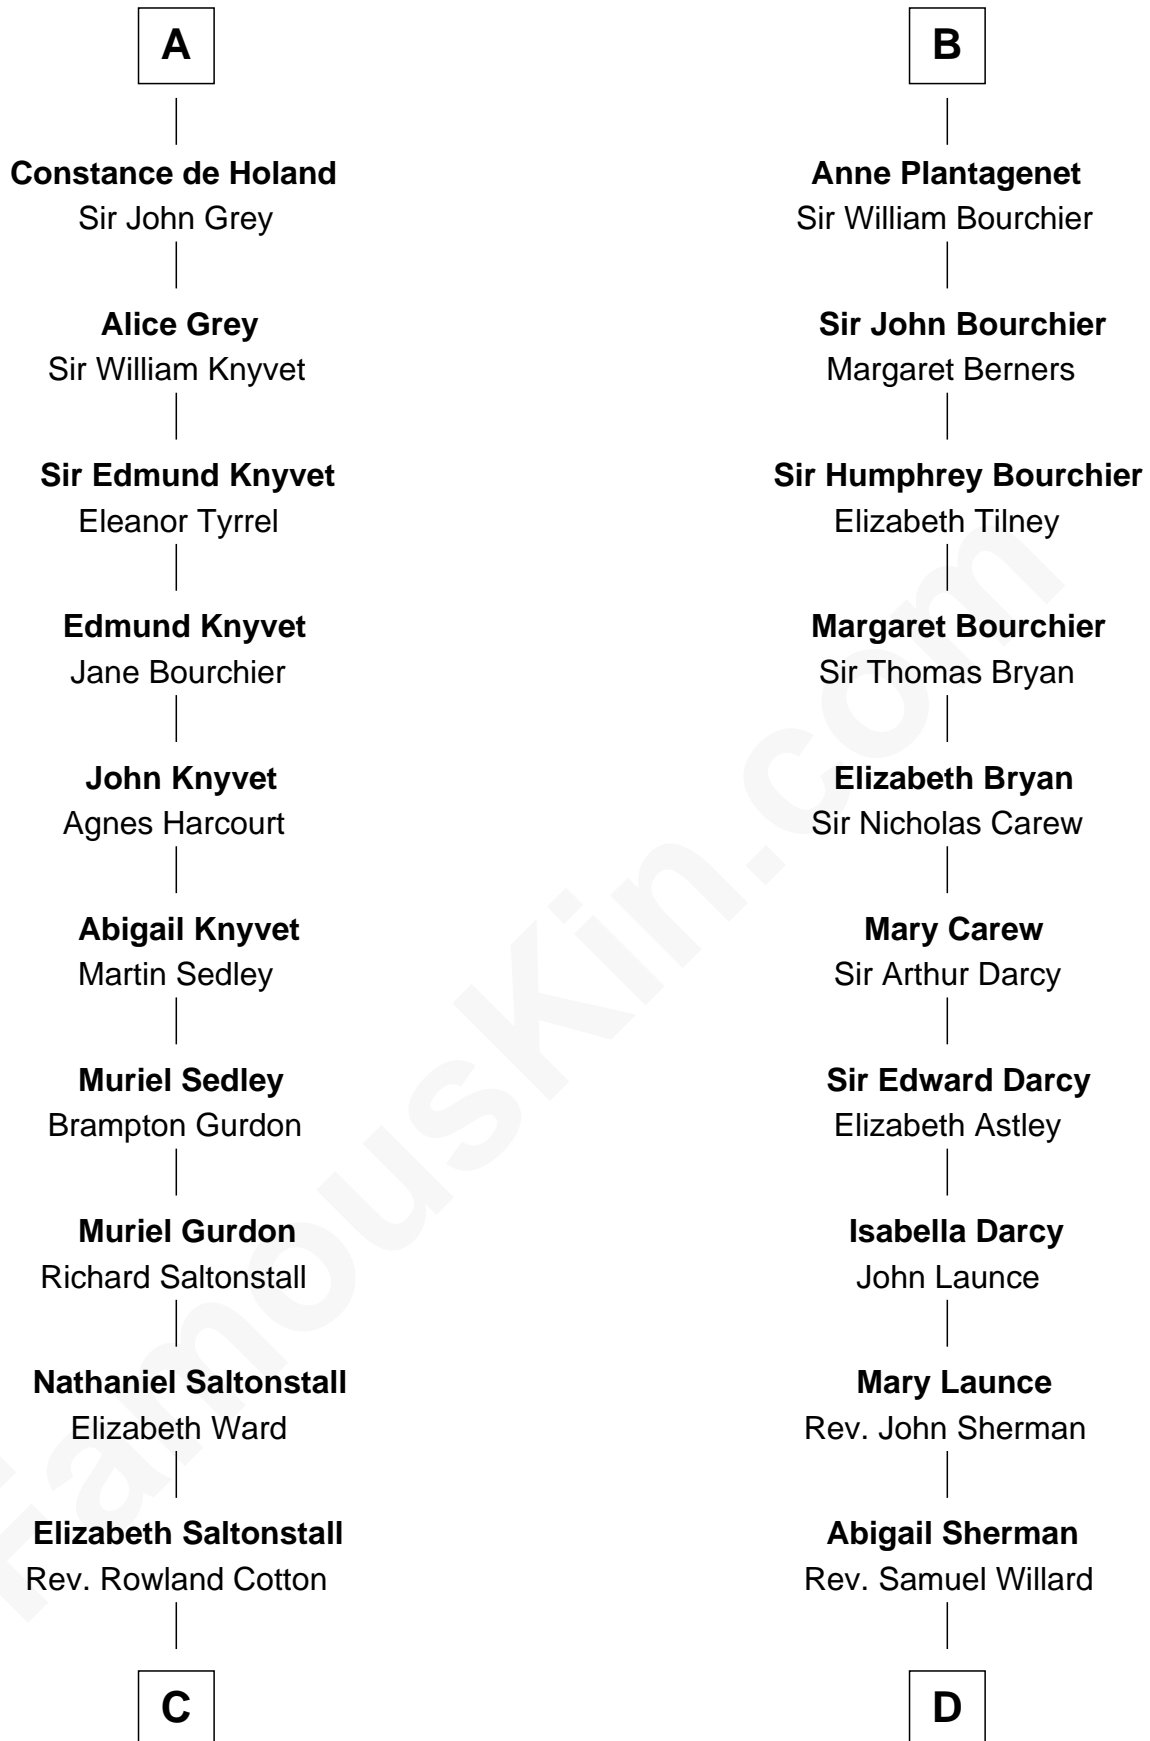

FamousKin.com

Relationship Chart of

Horace Gray

U.S. Supreme Court Justice

19th cousin 2 times removed of

Robert Treat Paine

Signer of the Declaration of Independence

Alfonso VIII of Castile

Eleanor of England

Blanche of Castile
Louis VIII, King of France

Louis IX, King of France
Margaret Berenger

Philip III, King of France
Maria of Brabant

Margaret of France
Edward I, King of England

Edmund of Woodstock
Margaret Wake

Joan Plantagenet
Thomas Holand

John de Holand
Elizabeth of Lancaster

A

Blanche of Castile
Louis VIII, King of France

Louis IX, King of France
Margaret Berenger

Philip III, King of France
Isabella of Aragon

King Philip IV of France
Joan of Navarre

Isabella of France
Edward II, King of England

Edward III, King of England
Philippa of Hainault

Sir Thomas Plantagenet
Eleanor de Bohun

B

C

Joanna Cotton
Rev. John Brown