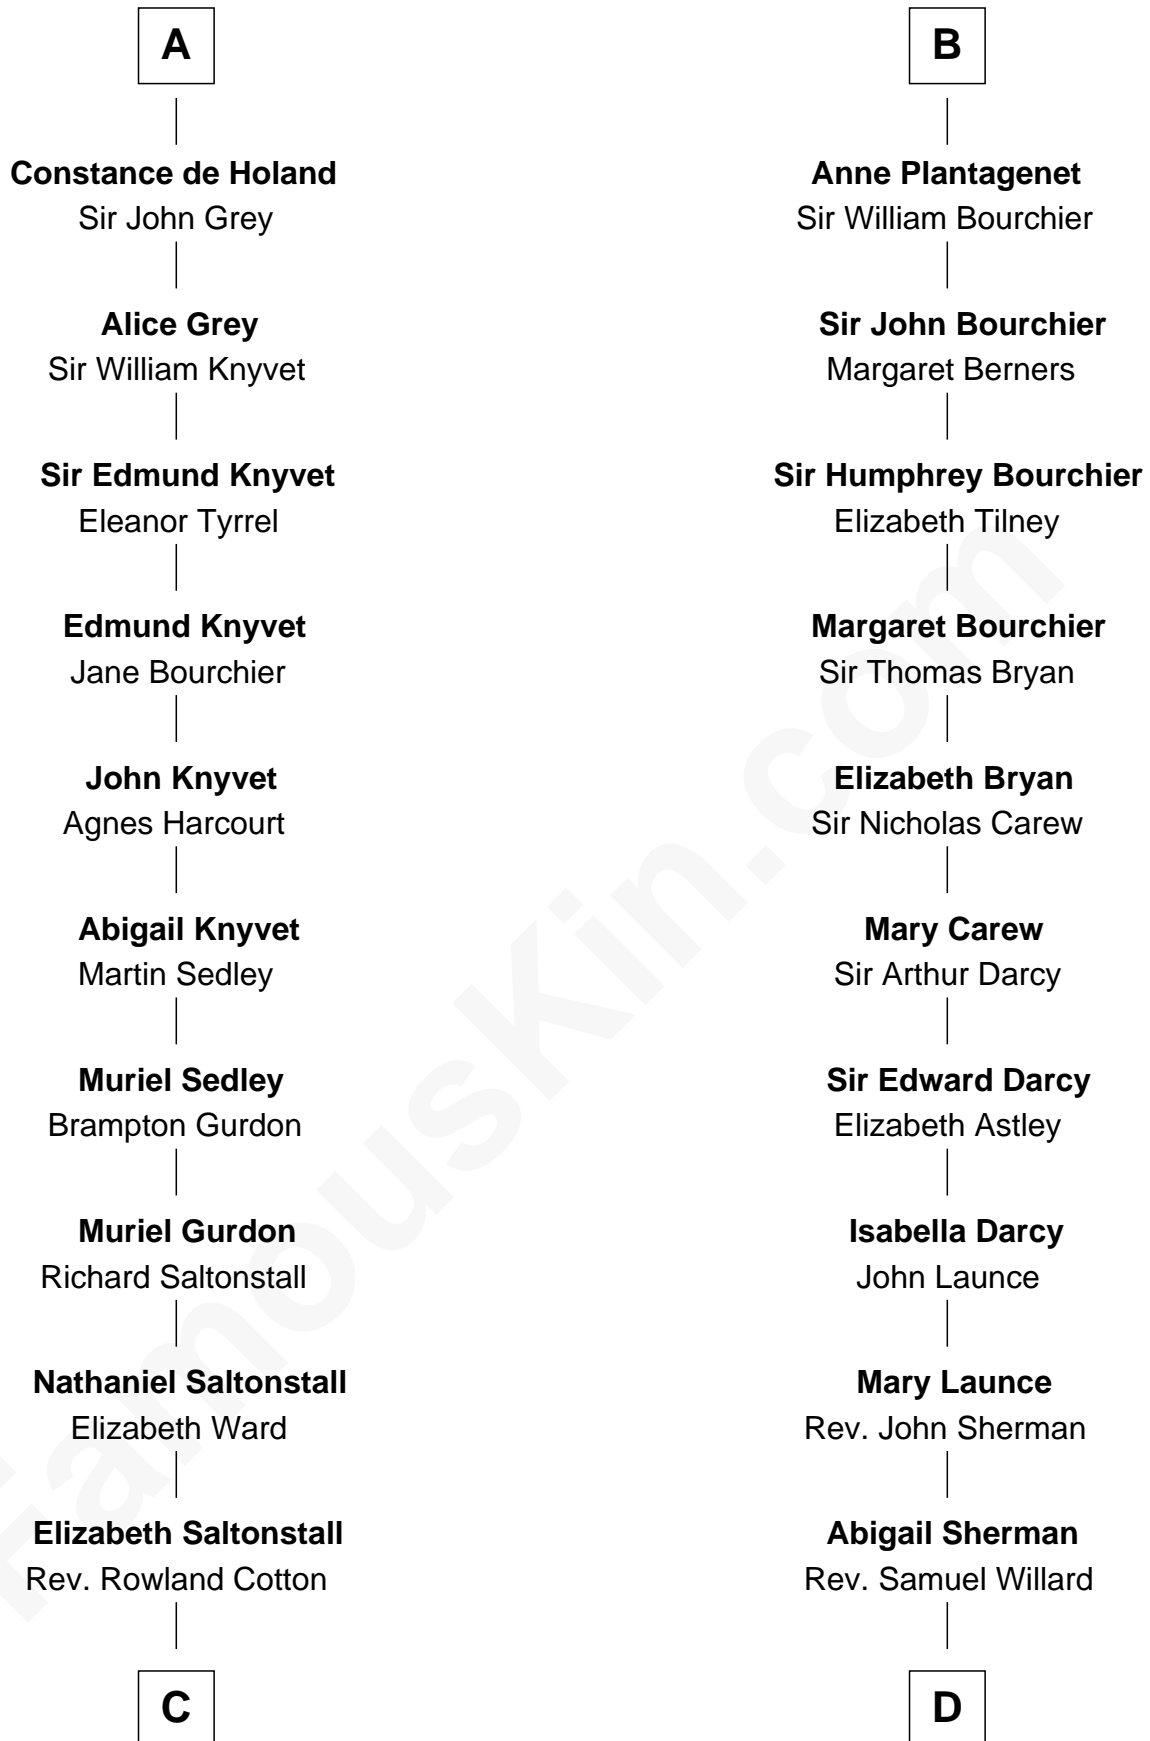

FamousKin.com

Relationship Chart of

Horace Gray

U.S. Supreme Court Justice

19th cousin 2 times removed of

Robert Treat Paine

Signer of the Declaration of Independence

Henry I, Duke of Brabant

Edward I, King of England

Edmund of Woodstock

Margaret Wake

Joan Plantagenet

Thomas Holand

John de Holand

Elizabeth of Lancaster

A

Isabella of France

Edward II, King of England

Edward III, King of England

Philippa of Hainault

Sir Thomas Plantagenet

Eleanor de Bohun

B

C

Joanna Cotton
Rev. John Brown

Elizabeth Brown
John Chipman

Elizabeth Chipman
William Gray

Horace Gray
Harriet Upham

Horace Gray
U.S. Supreme Court Justice

D

Abigail Willard
Rev. Samuel Treat

Eunice Treat
Thomas Paine