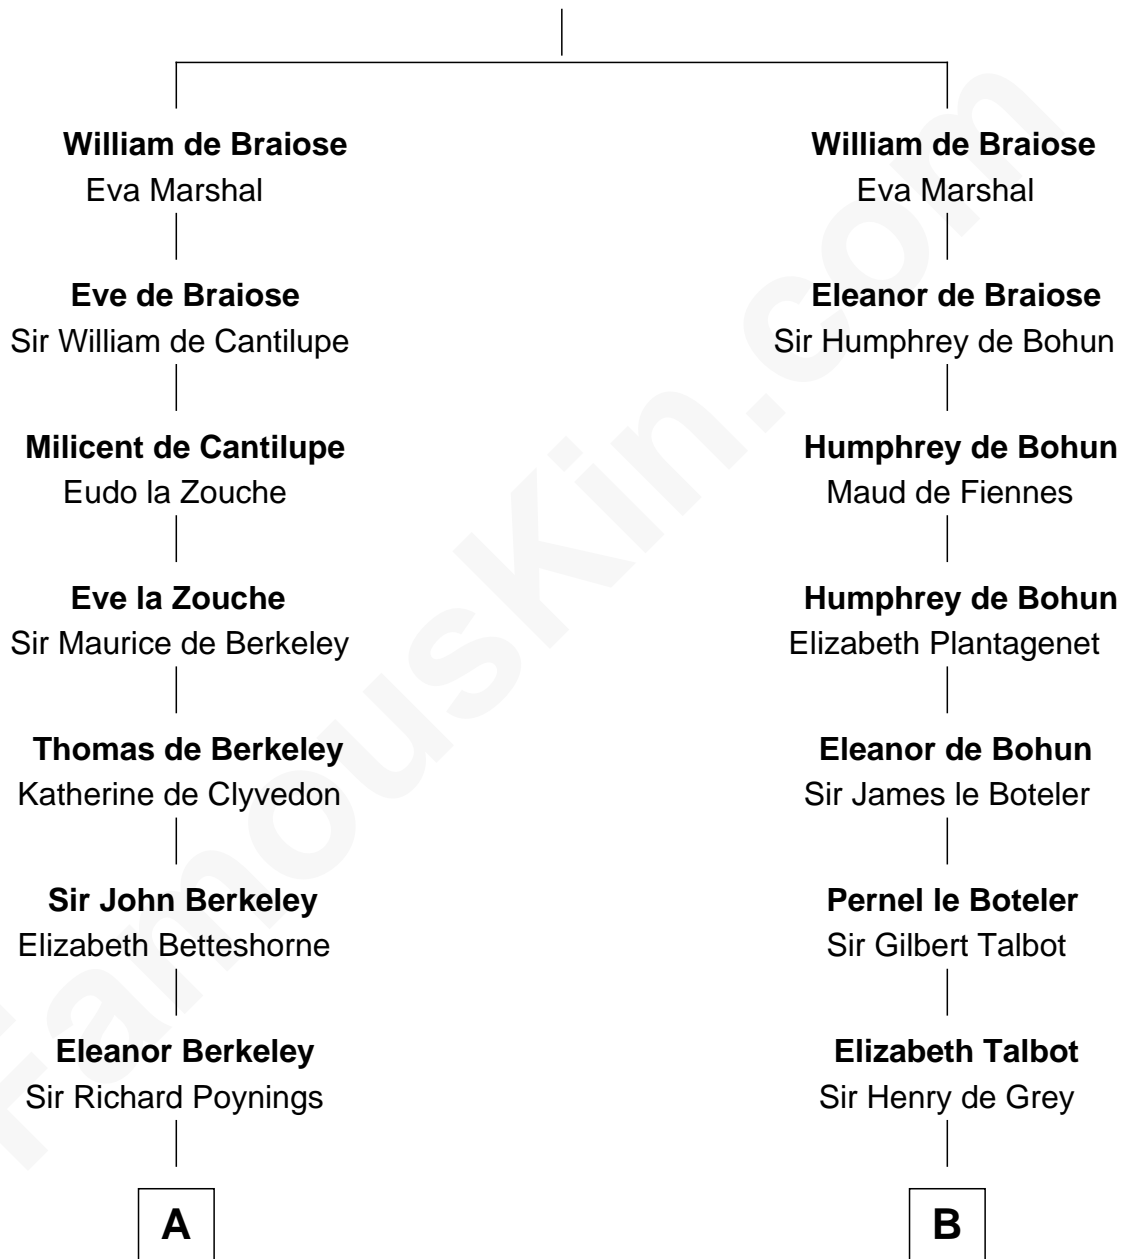

FamousKin.com

Relationship Chart of

Horace Gray

U.S. Supreme Court Justice

19th cousin 2 times removed of

Robert Treat Paine

Signer of the Declaration of Independence

Reginald de Braiose