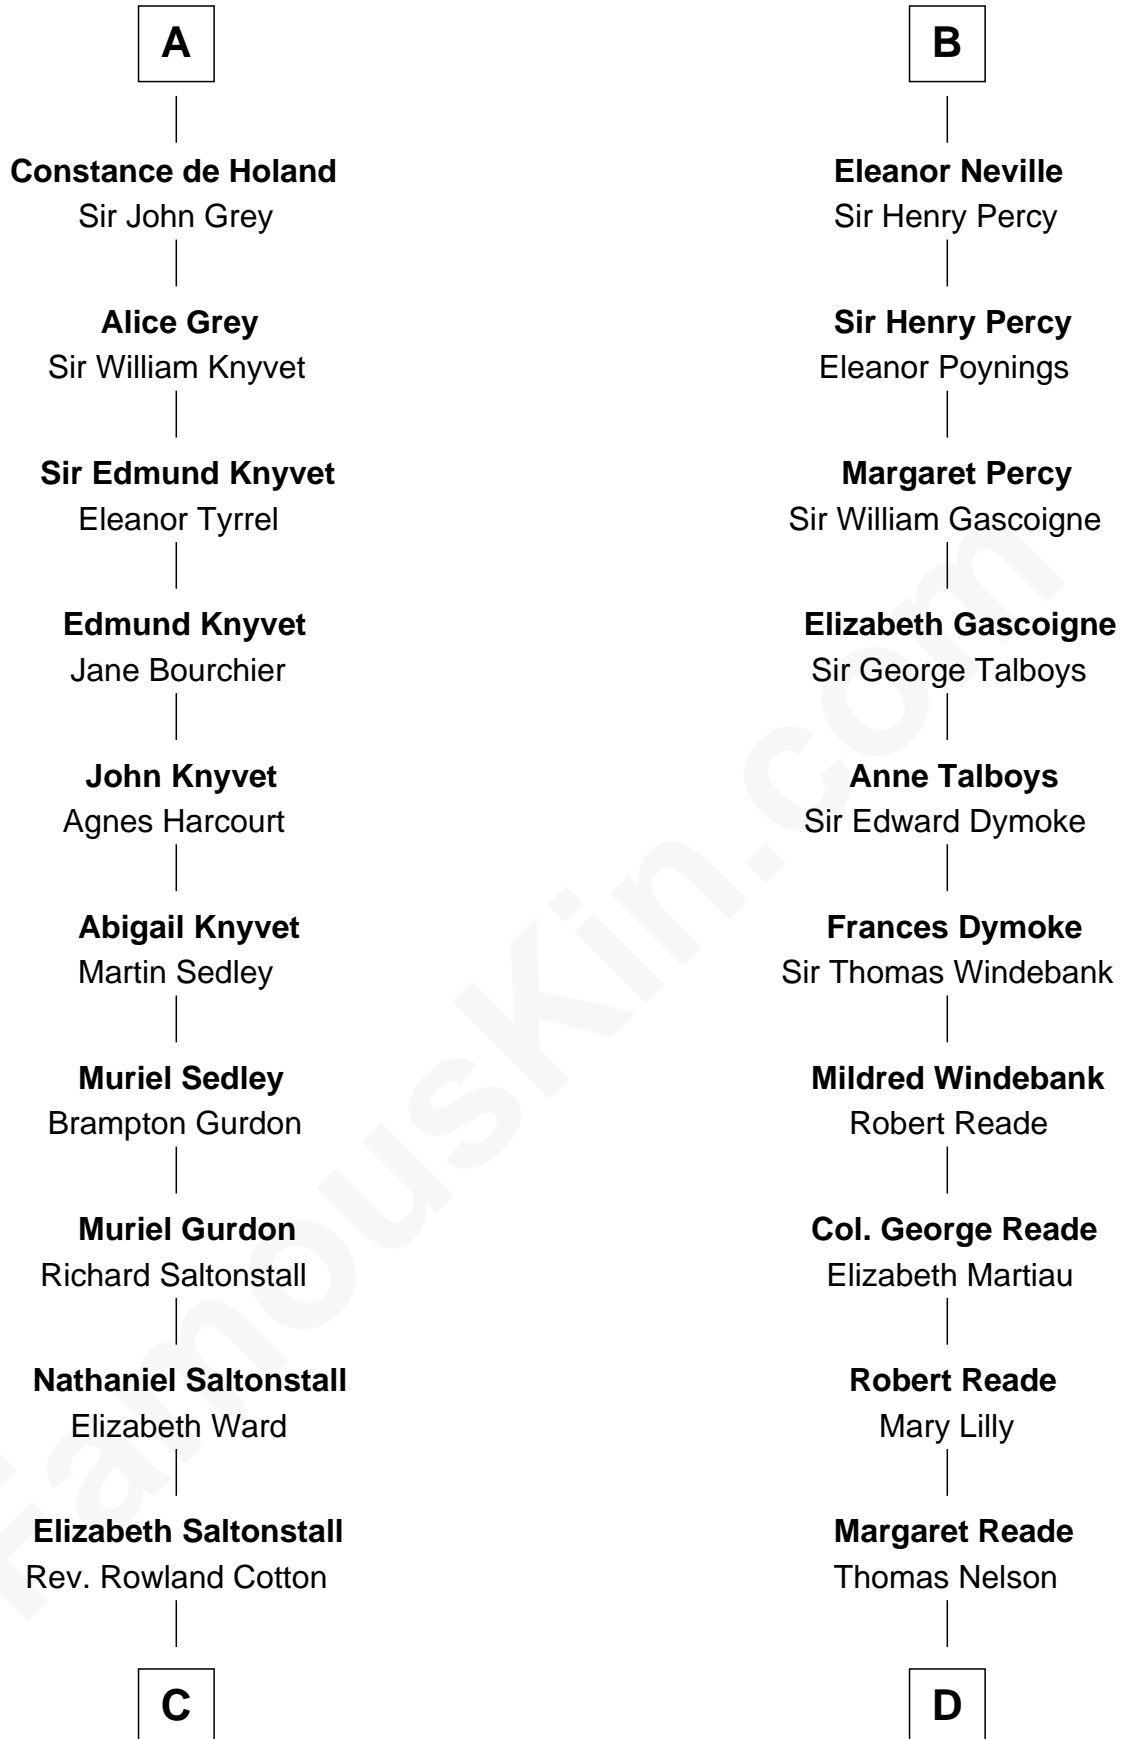

FamousKin.com

Relationship Chart of

Horace Gray

U.S. Supreme Court Justice

18th cousin 3 times removed of

Thomas Nelson

Signer of the Declaration of Independence

Andrew II, King of Hungary