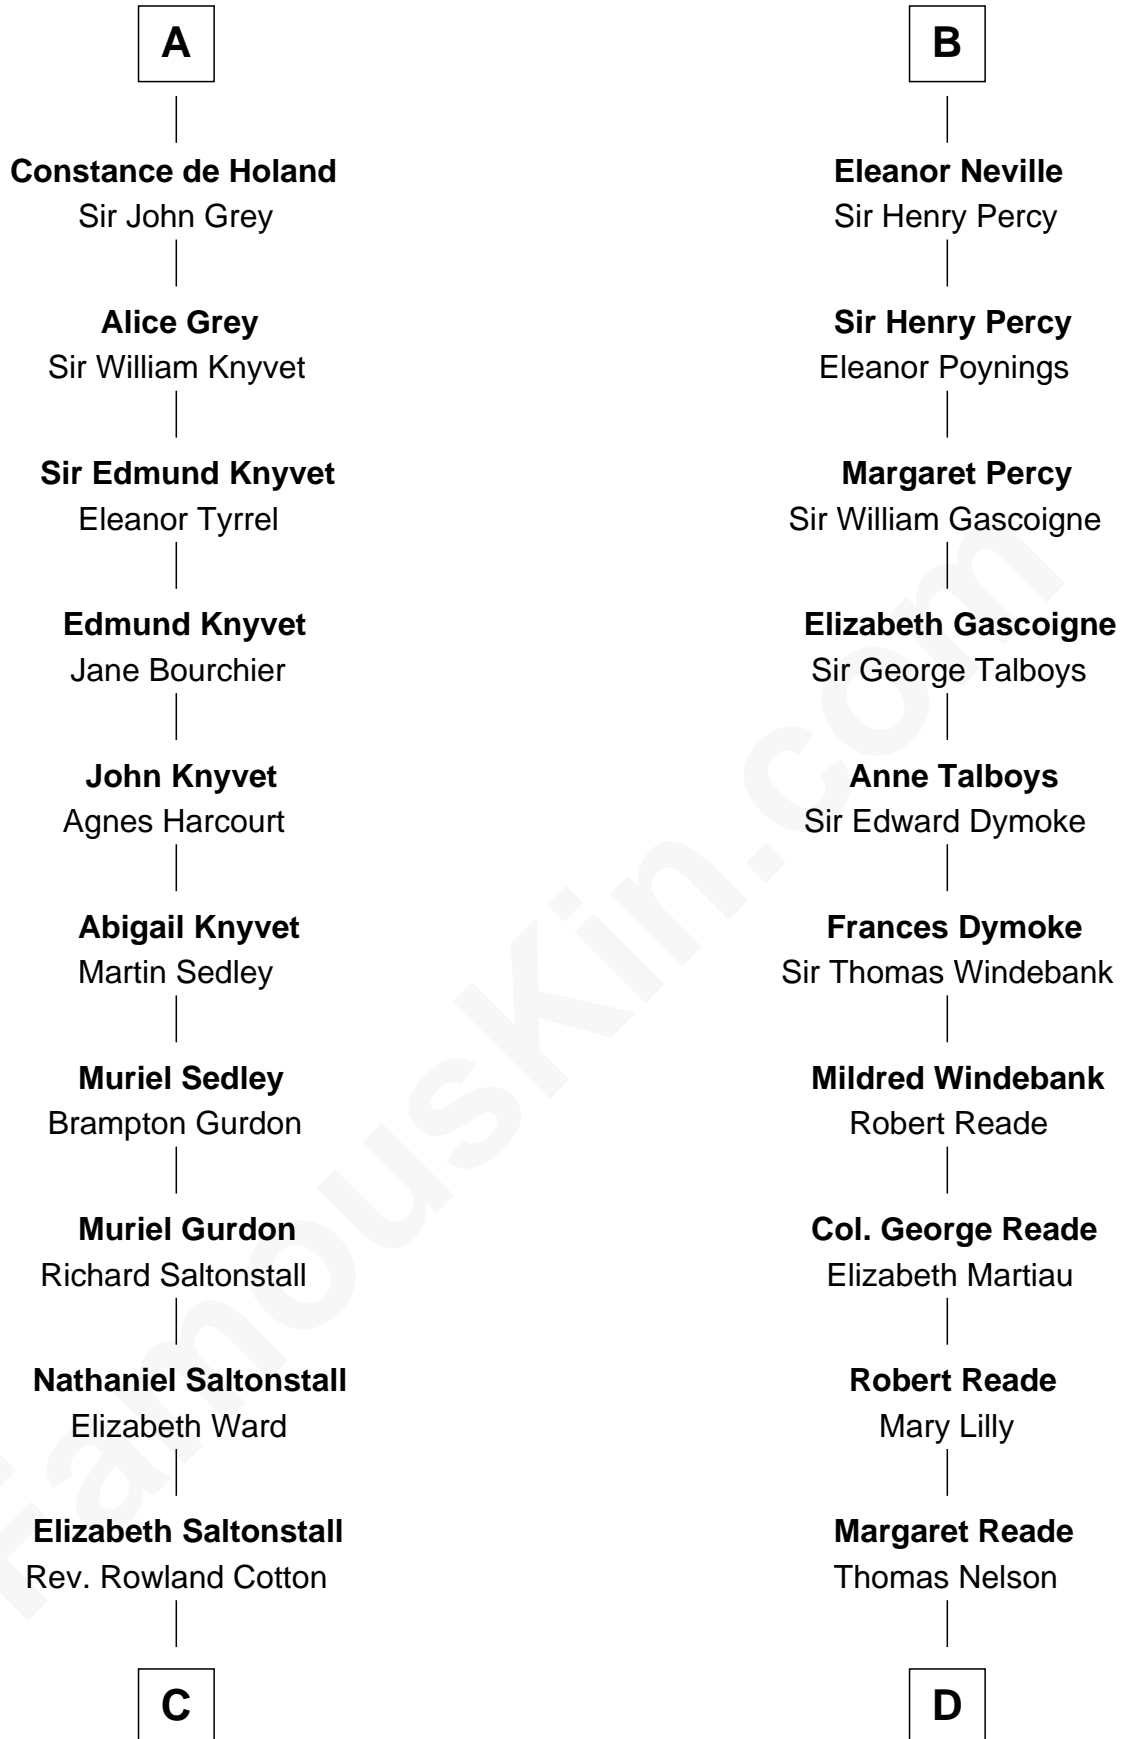

## Relationship Chart of

### Horace Gray

*U.S. Supreme Court Justice*

18th cousin 3 times removed of

### Thomas Nelson

*Signer of the Declaration of Independence*

**C**

**Joanna Cotton**  
Rev. John Brown

**Elizabeth Brown**  
John Chipman

**Elizabeth Chipman**  
William Gray

**Horace Gray**  
Harriet Upham

**Horace Gray**  
*U.S. Supreme Court Justice*

**D**

**William Nelson**  
Elizabeth Burwell

**Thomas Nelson**  
*Signer of Declaration of Independence*

FamousKin.com