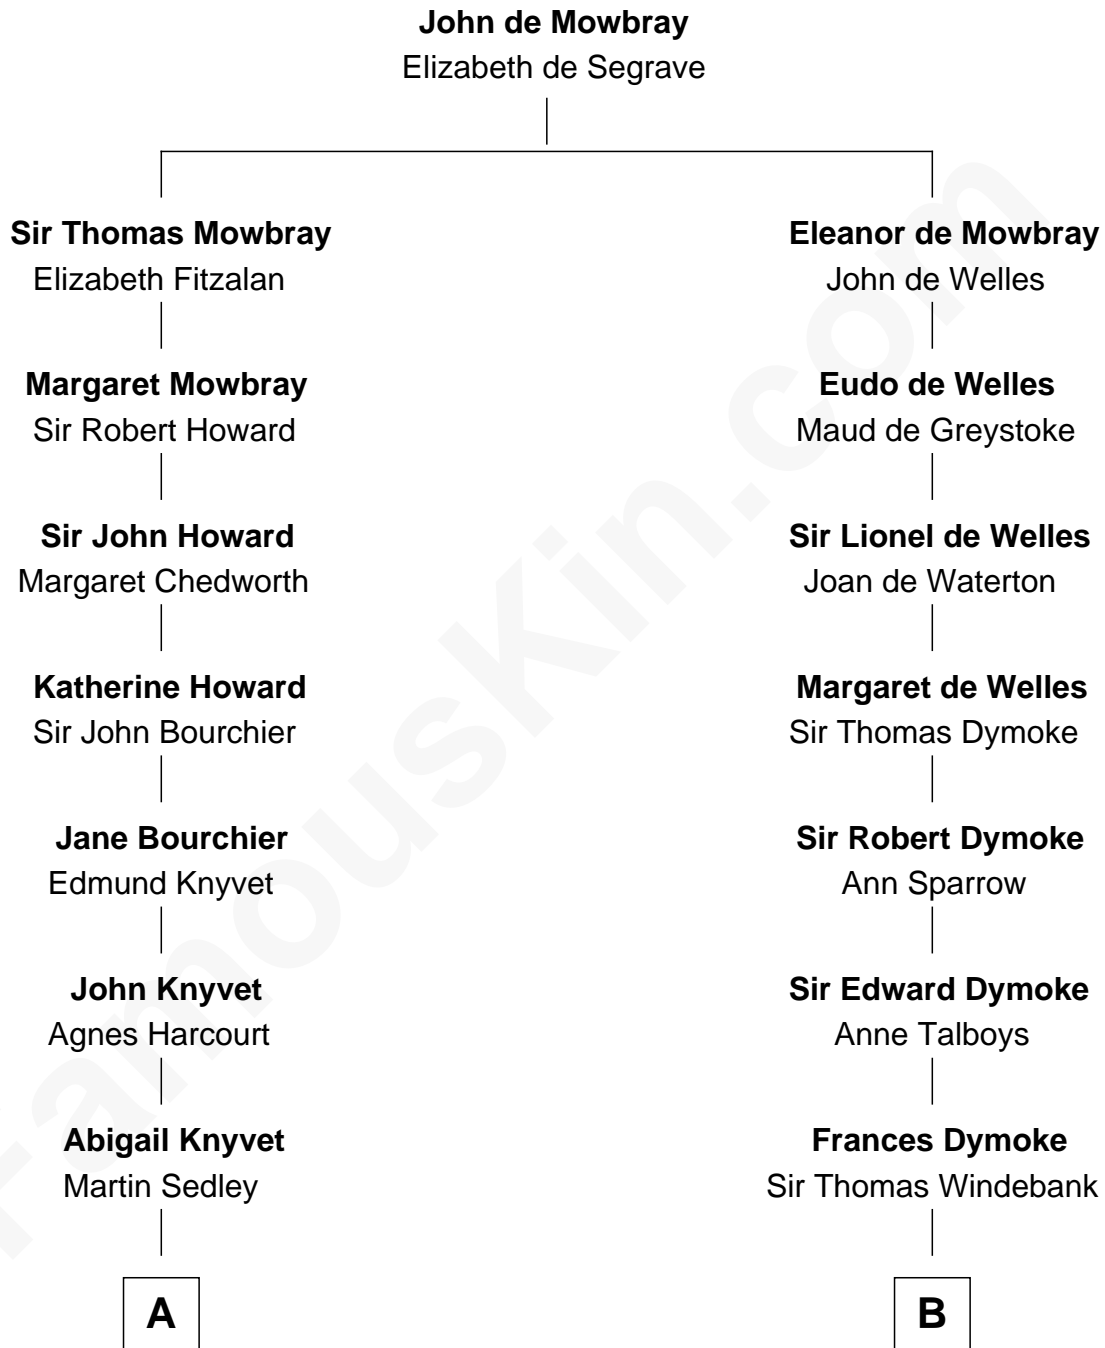

FamousKin.com

Relationship Chart of

Horace Gray

U.S. Supreme Court Justice

12th cousin 3 times removed of

Thomas Nelson

Signer of the Declaration of Independence

A