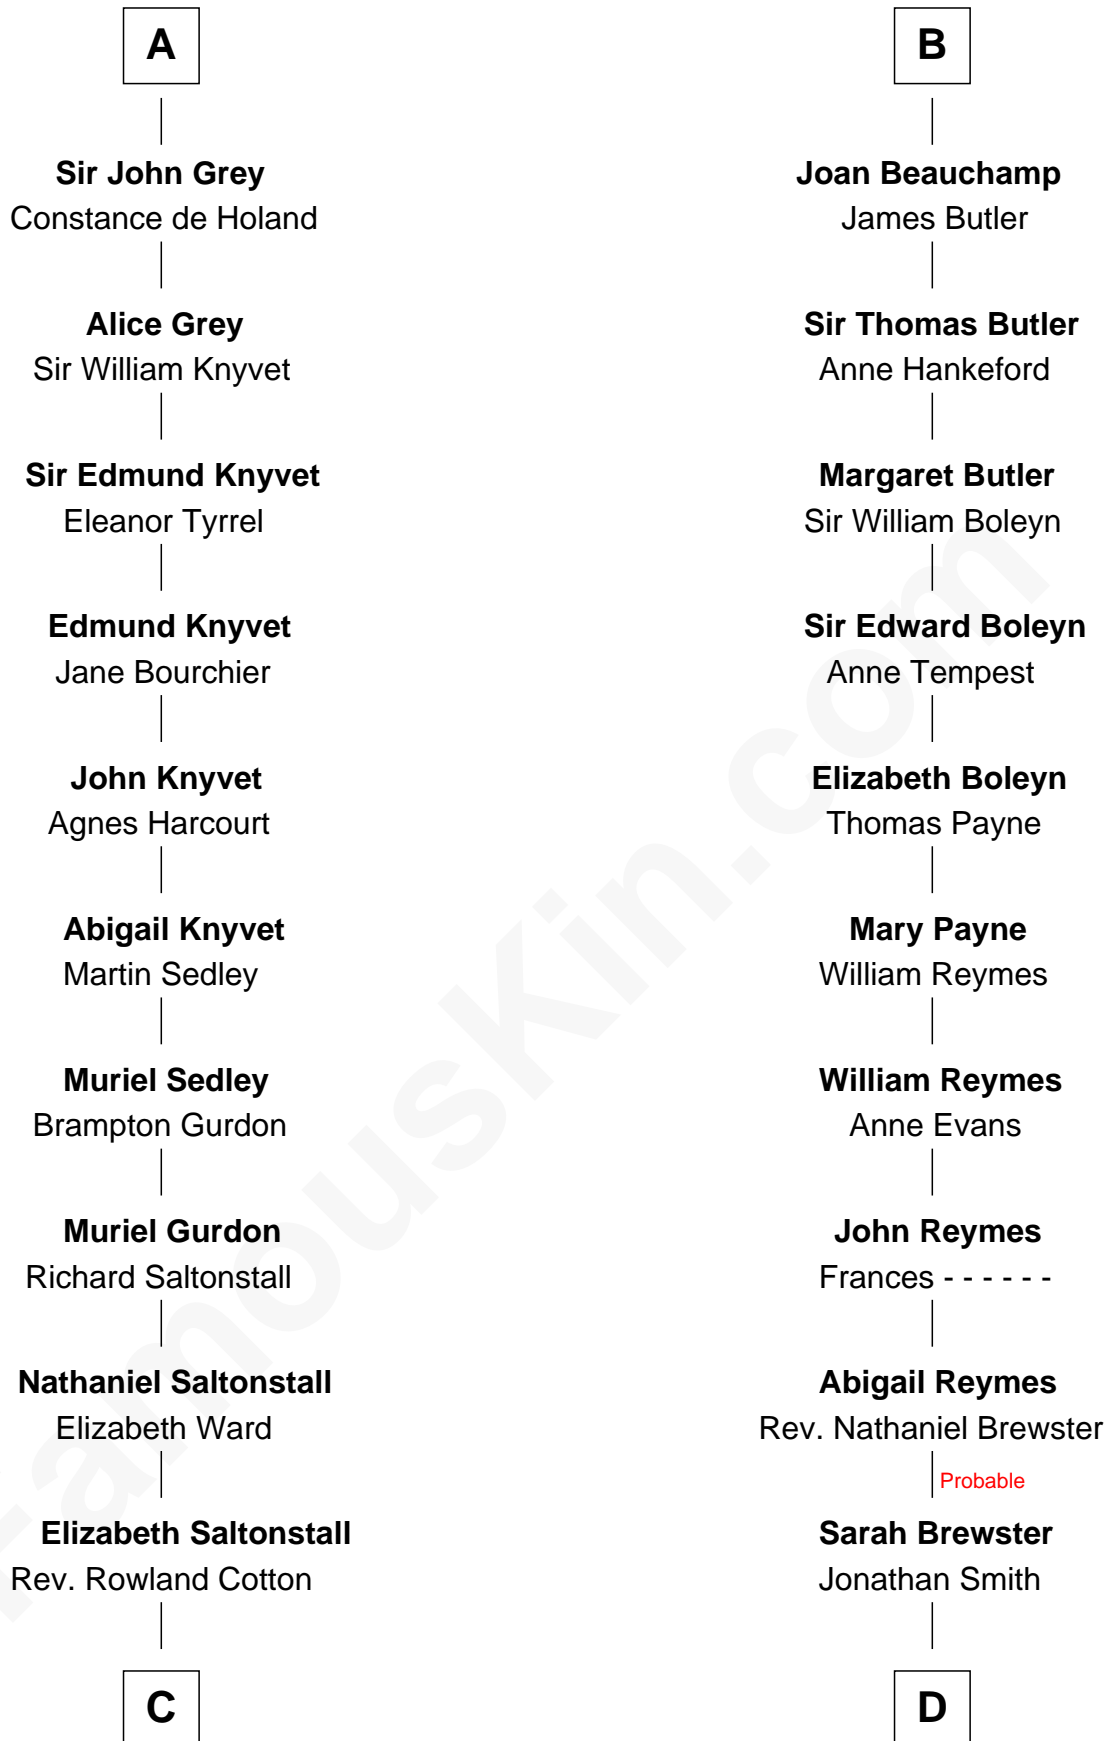

## Relationship Chart of

### Horace Gray

*U.S. Supreme Court Justice*

19th cousin 2 times removed of

### William Floyd

*Signer of the Declaration of Independence*

**C**

**Joanna Cotton**  
Rev. John Brown

**Elizabeth Brown**  
John Chipman

**Elizabeth Chipman**  
William Gray

**Horace Gray**  
Harriet Upham

**Horace Gray**  
*U.S. Supreme Court Justice*

**D**

**Jonathan Smith**  
Elizabeth Platt

**Tabitha Smith**  
Nicholl Floyd

**William Floyd**  
*Signer of Declaration of Independence*