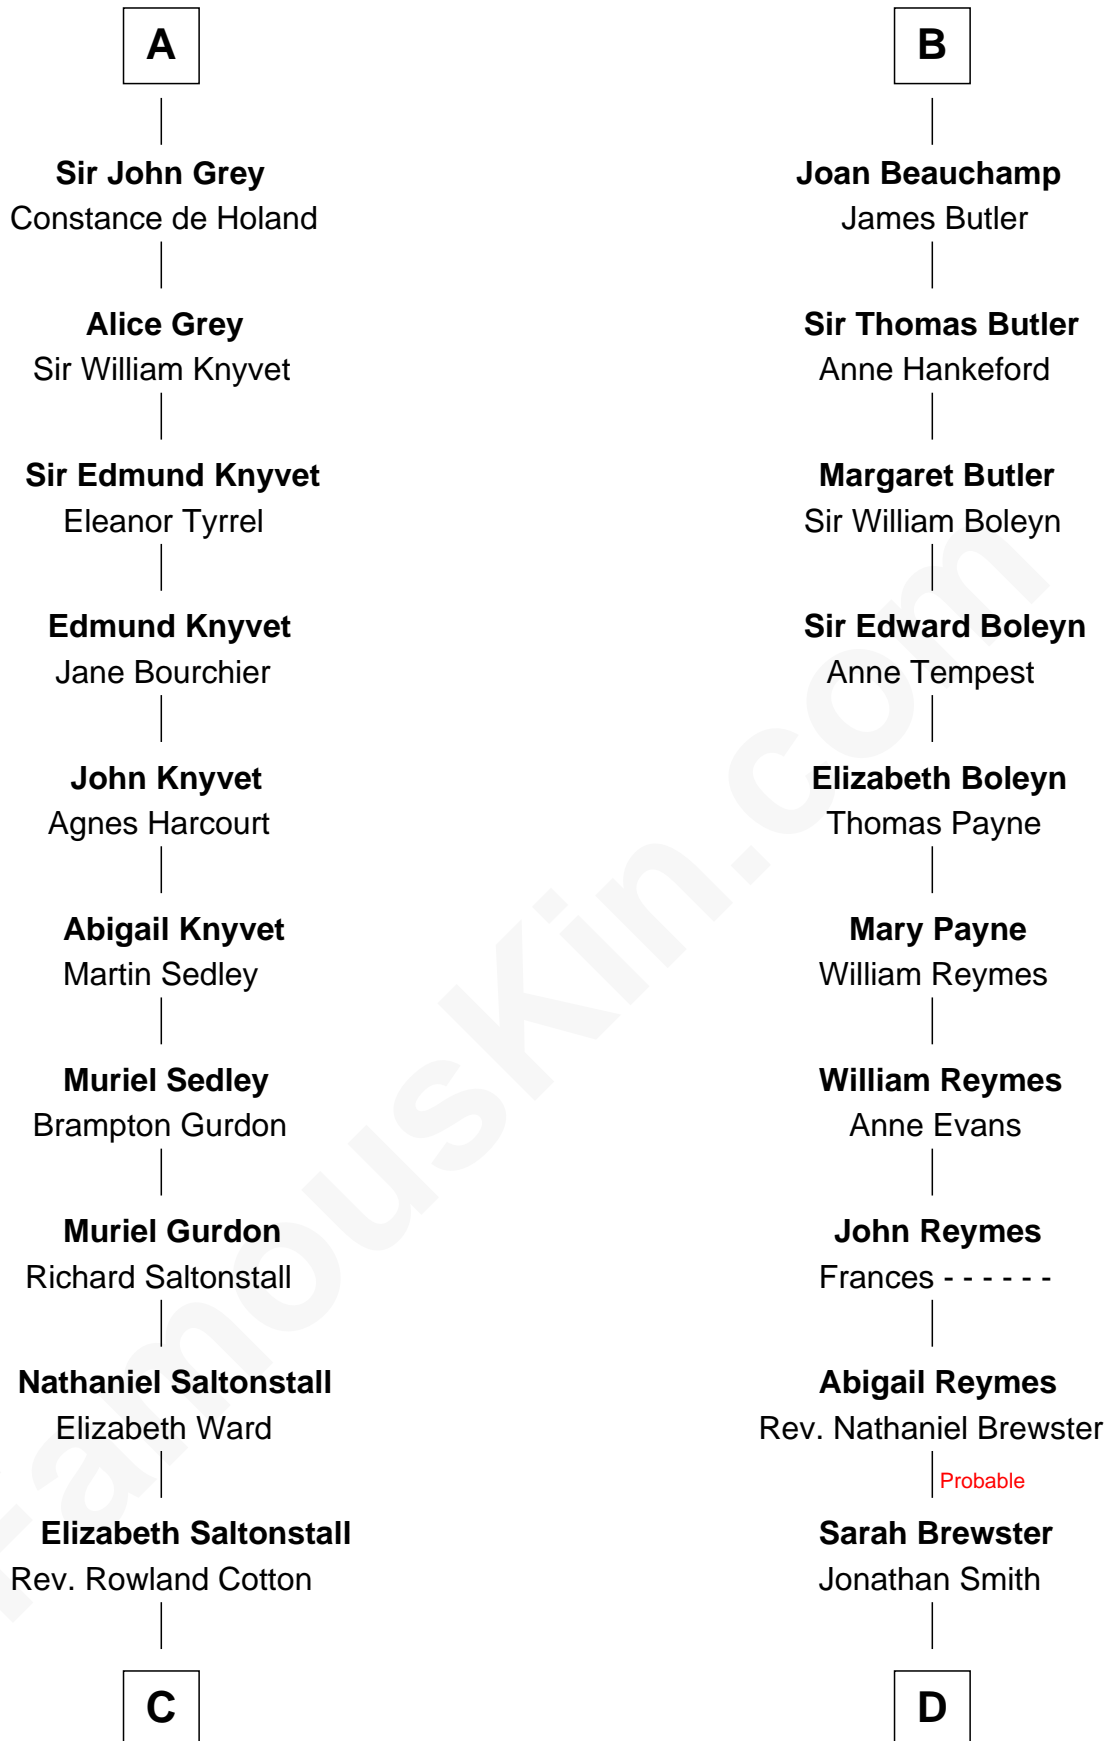

FamousKin.com

Relationship Chart of

Horace Gray

U.S. Supreme Court Justice

19th cousin 2 times removed of

William Floyd

Signer of the Declaration of Independence

C