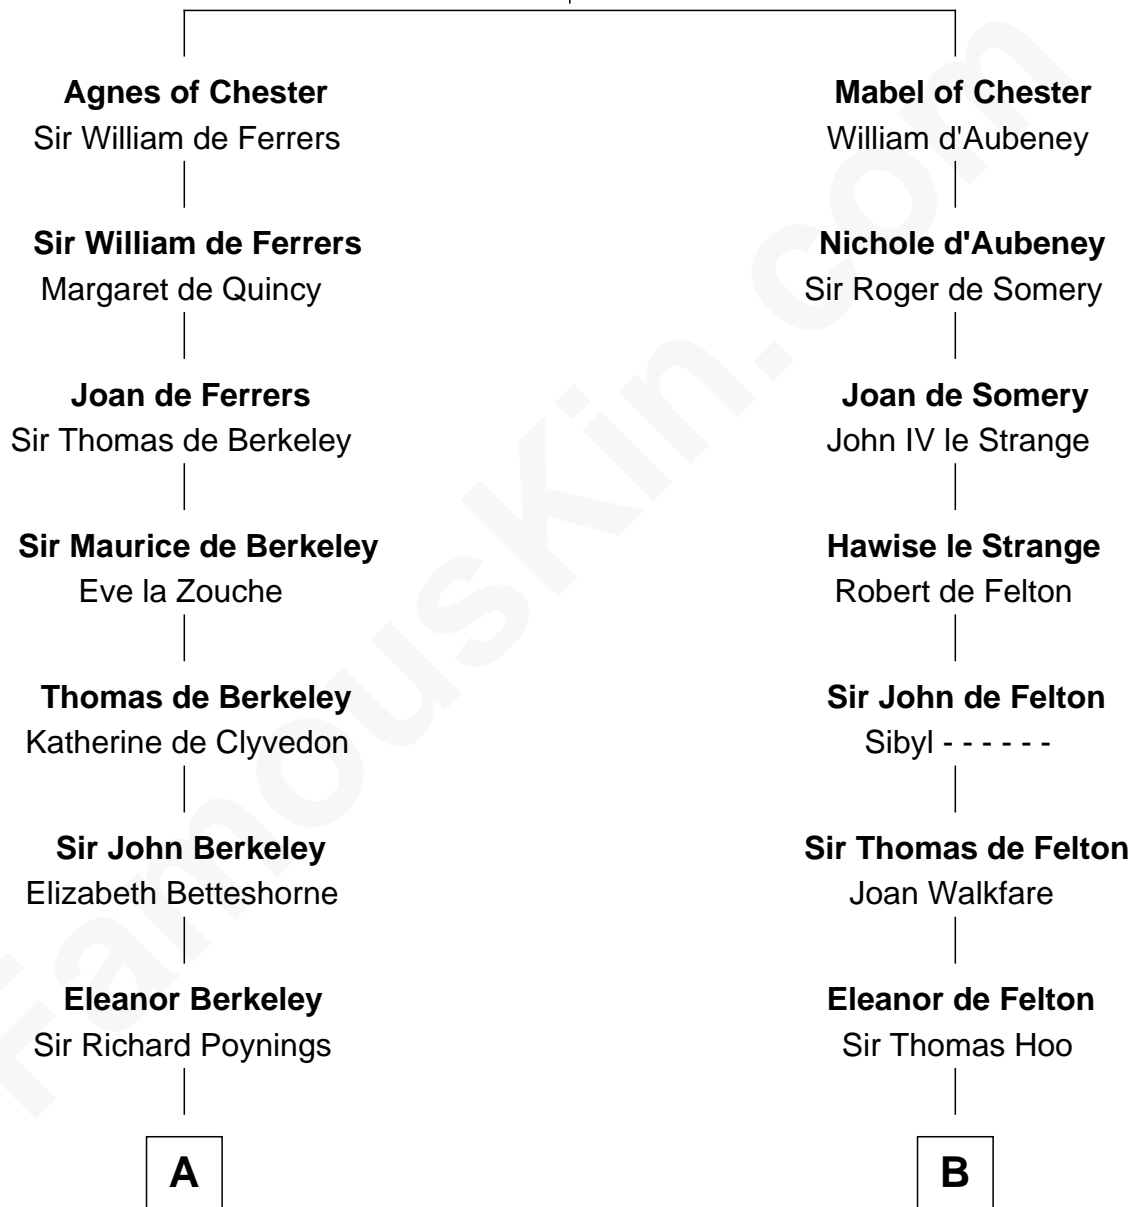

FamousKin.com

Relationship Chart of

Horace Gray

U.S. Supreme Court Justice

19th cousin 2 times removed of

William Floyd

Signer of the Declaration of Independence

Hugh de Kevelioc
Bertrade de Montfort

Tabitha Smith
Nicholl Floyd

William Floyd
Signer of Declaration of Independence