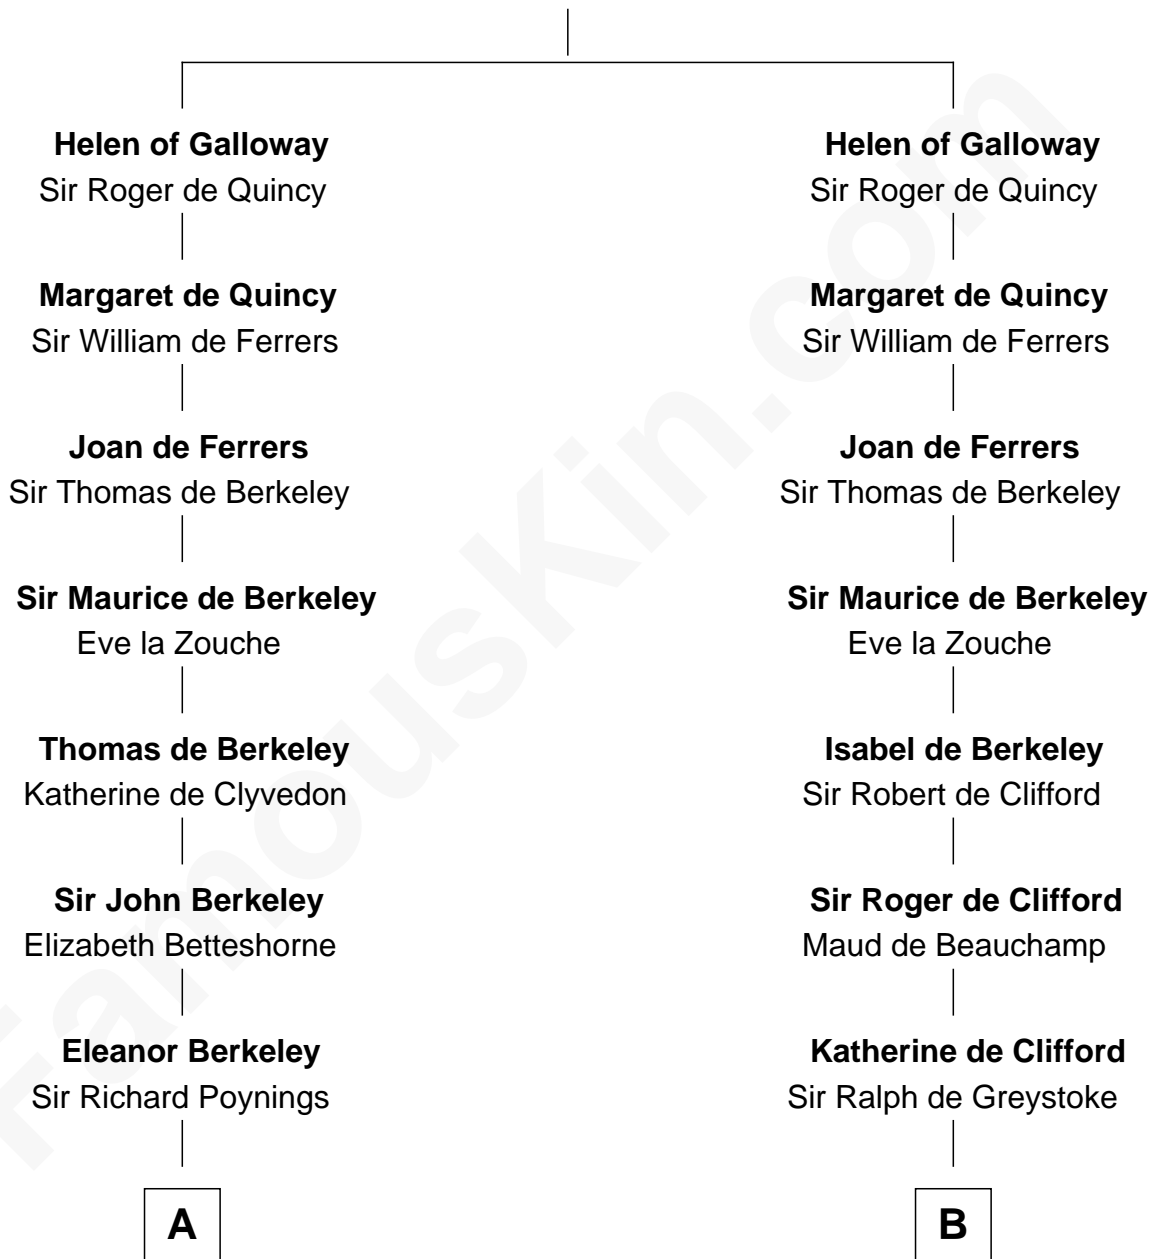

FamousKin.com

Relationship Chart of

Horace Gray

U.S. Supreme Court Justice

20th cousin 1 time removed of

William Floyd

Signer of the Declaration of Independence

Alan of Galloway

Helen de l'Isle

C

Joanna Cotton
Rev. John Brown

Elizabeth Brown
John Chipman

Elizabeth Chipman
William Gray

Horace Gray
Harriet Upham

Horace Gray
U.S. Supreme Court Justice

D

Sarah Brewster
Jonathan Smith

Jonathan Smith
Elizabeth Platt

Tabitha Smith
Nicholl Floyd

William Floyd
Signer of Declaration of Independence