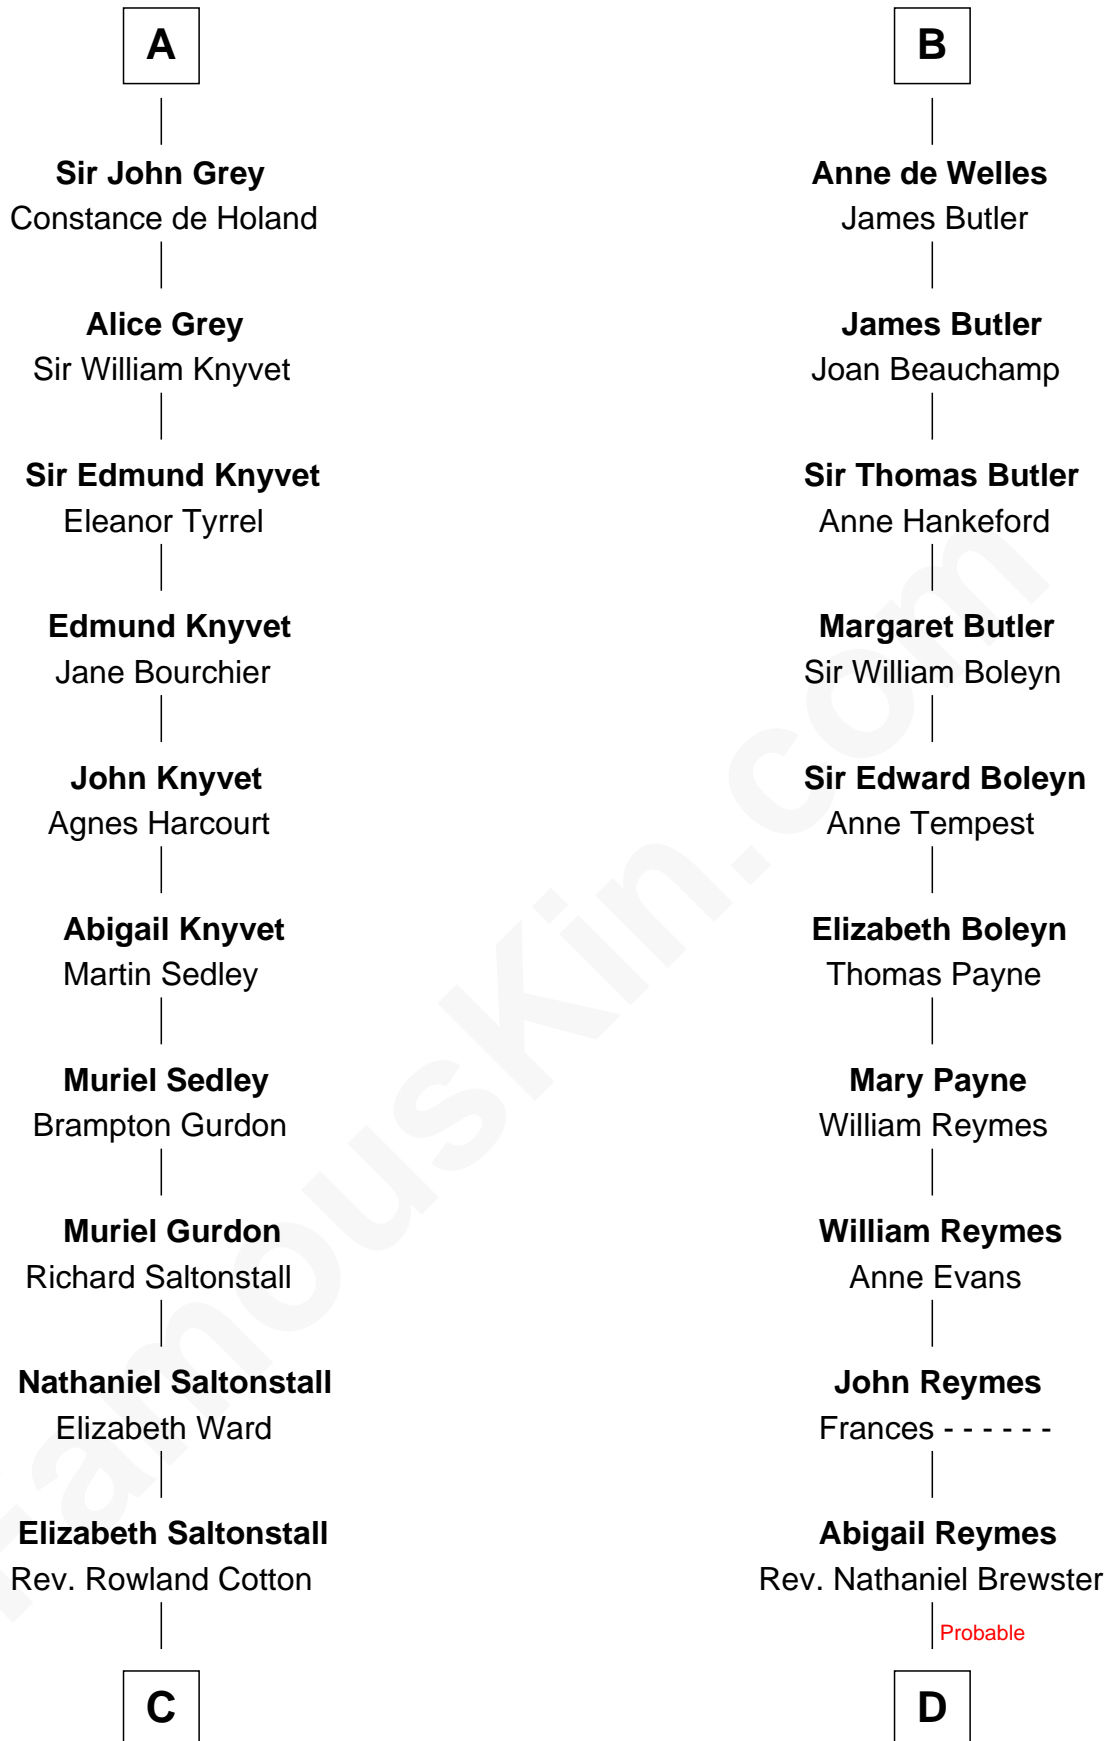

FamousKin.com

Relationship Chart of

Horace Gray

U.S. Supreme Court Justice

20th cousin 1 time removed of

William Floyd

Signer of the Declaration of Independence

C