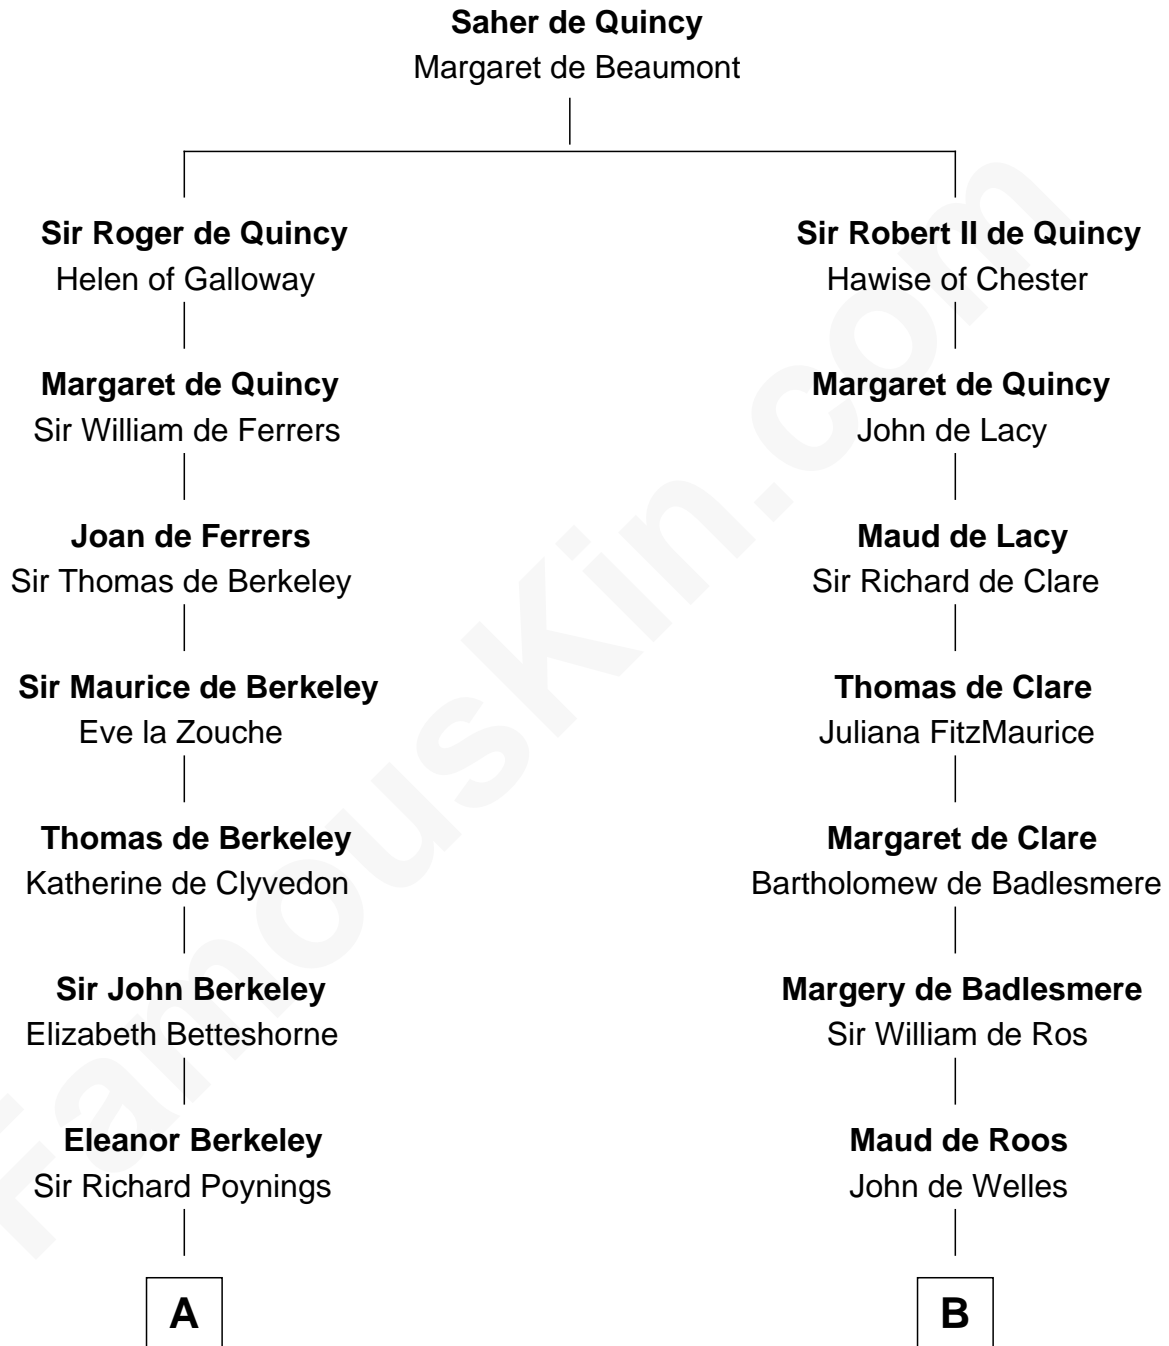

FamousKin.com

Relationship Chart of

Horace Gray

U.S. Supreme Court Justice

20th cousin 1 time removed of

William Floyd

Signer of the Declaration of Independence

C

Joanna Cotton
Rev. John Brown

Elizabeth Brown
John Chipman

Elizabeth Chipman
William Gray

Horace Gray
Harriet Upham

Horace Gray
U.S. Supreme Court Justice

D

Sarah Brewster
Jonathan Smith

Jonathan Smith
Elizabeth Platt

Tabitha Smith
Nicholl Floyd

William Floyd
Signer of Declaration of Independence