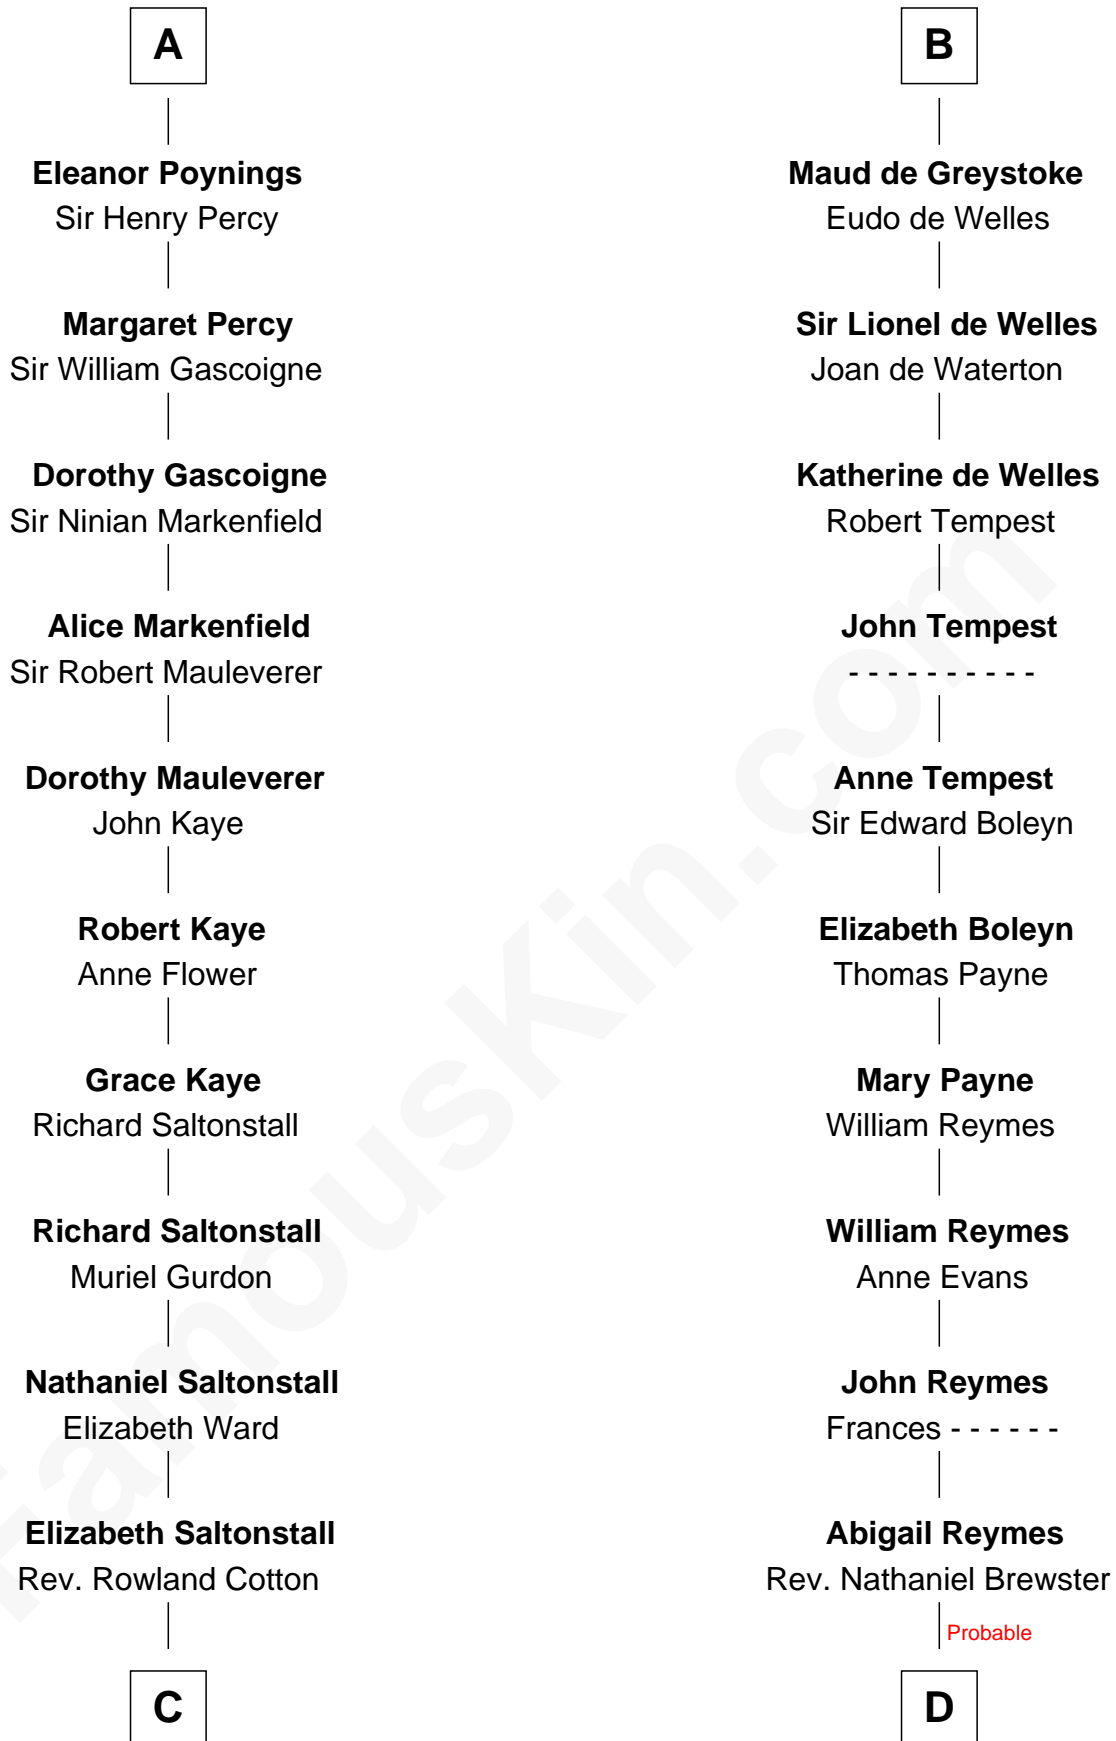

FamousKin.com

Relationship Chart of

Horace Gray

U.S. Supreme Court Justice

20th cousin 1 time removed of

William Floyd

Signer of the Declaration of Independence

C