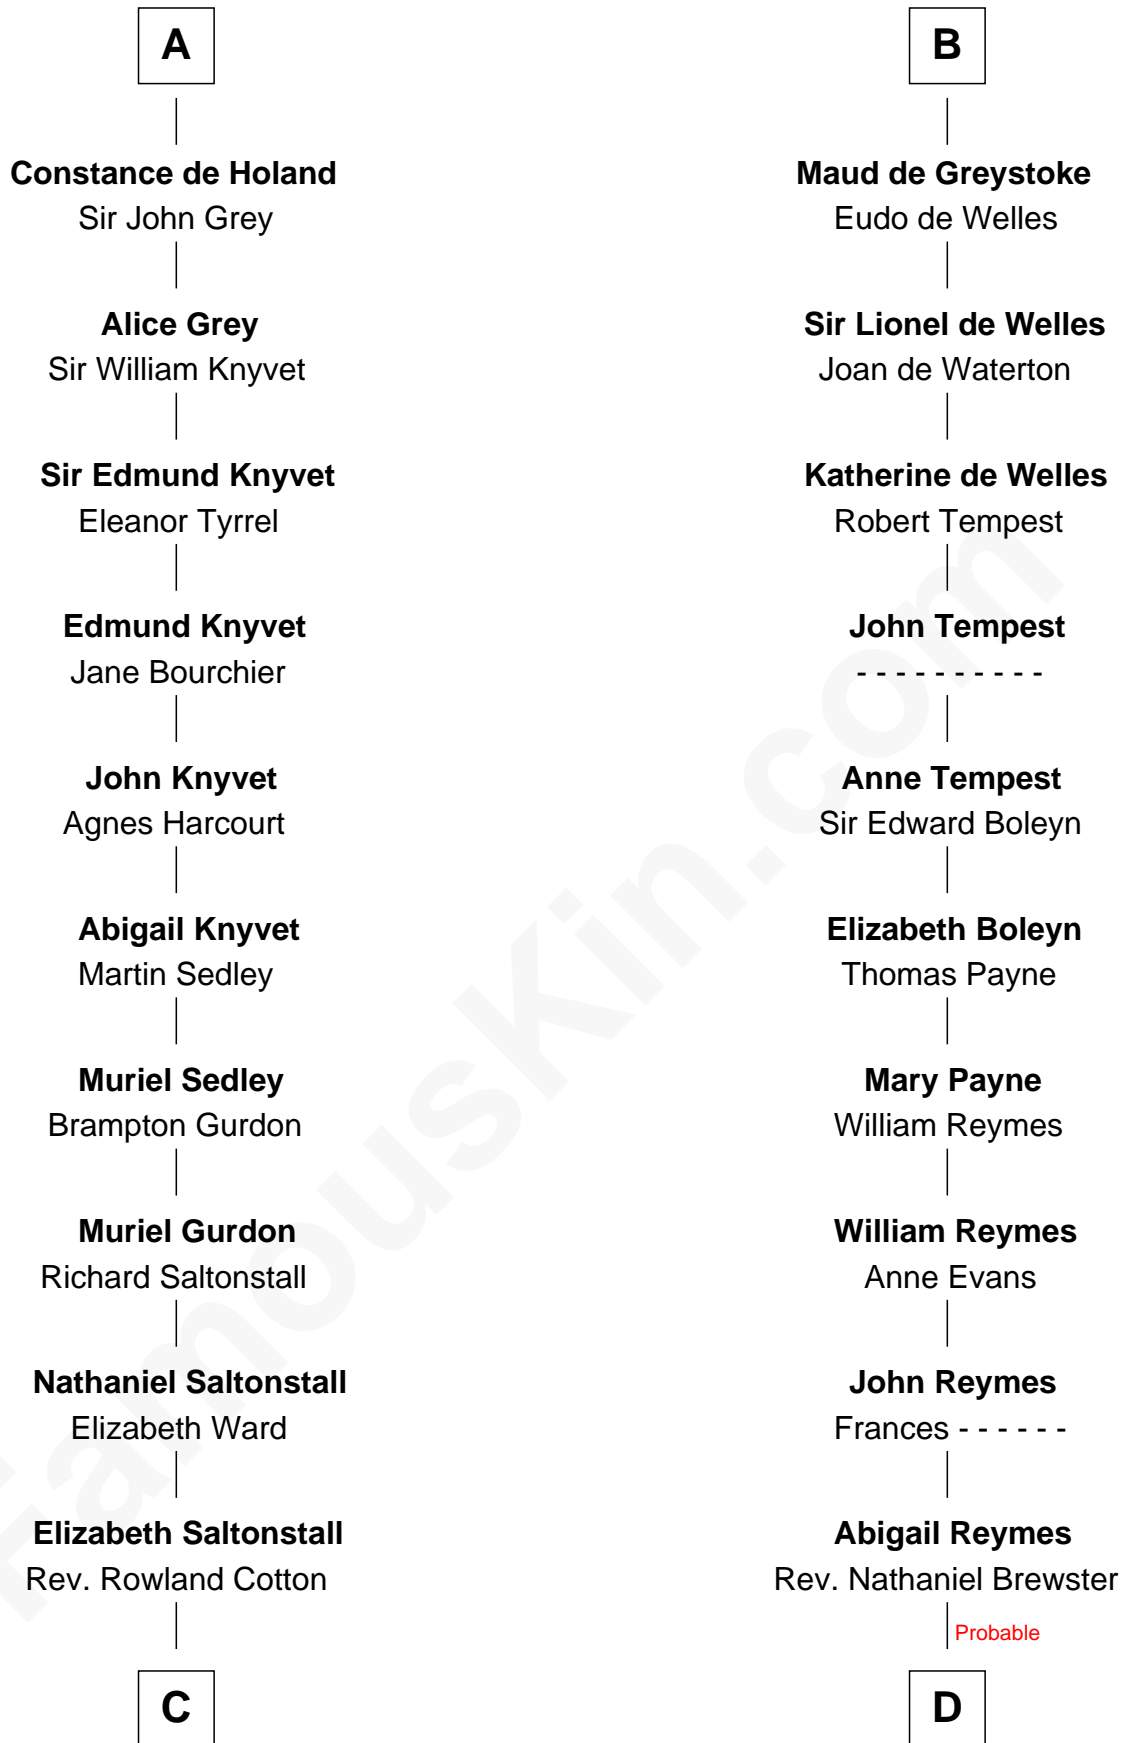

FamousKin.com

Relationship Chart of

Horace Gray

U.S. Supreme Court Justice

20th cousin 1 time removed of

William Floyd

Signer of the Declaration of Independence

William FitzPatrick
Eleonore de Vitre