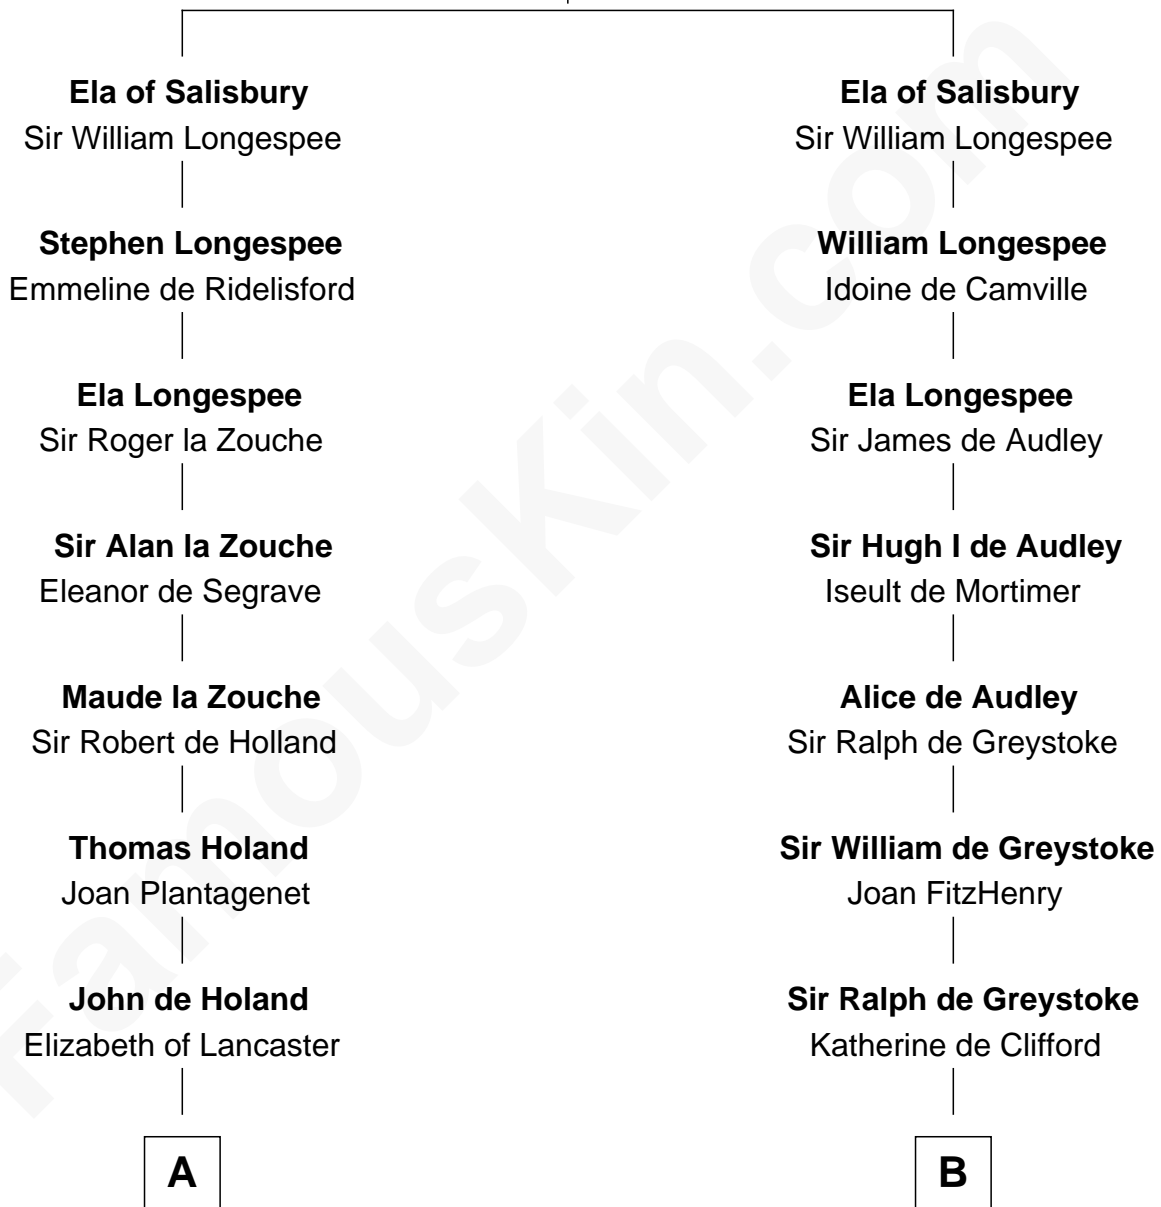

FamousKin.com

Relationship Chart of

Horace Gray

U.S. Supreme Court Justice

20th cousin 1 time removed of

William Floyd

Signer of the Declaration of Independence

William FitzPatrick
Eleonore de Vitre

C

Joanna Cotton
Rev. John Brown

Elizabeth Brown
John Chipman

Elizabeth Chipman
William Gray

Horace Gray
Harriet Upham

Horace Gray
U.S. Supreme Court Justice

D

Sarah Brewster
Jonathan Smith

Jonathan Smith
Elizabeth Platt

Tabitha Smith
Nicholl Floyd

William Floyd
Signer of Declaration of Independence