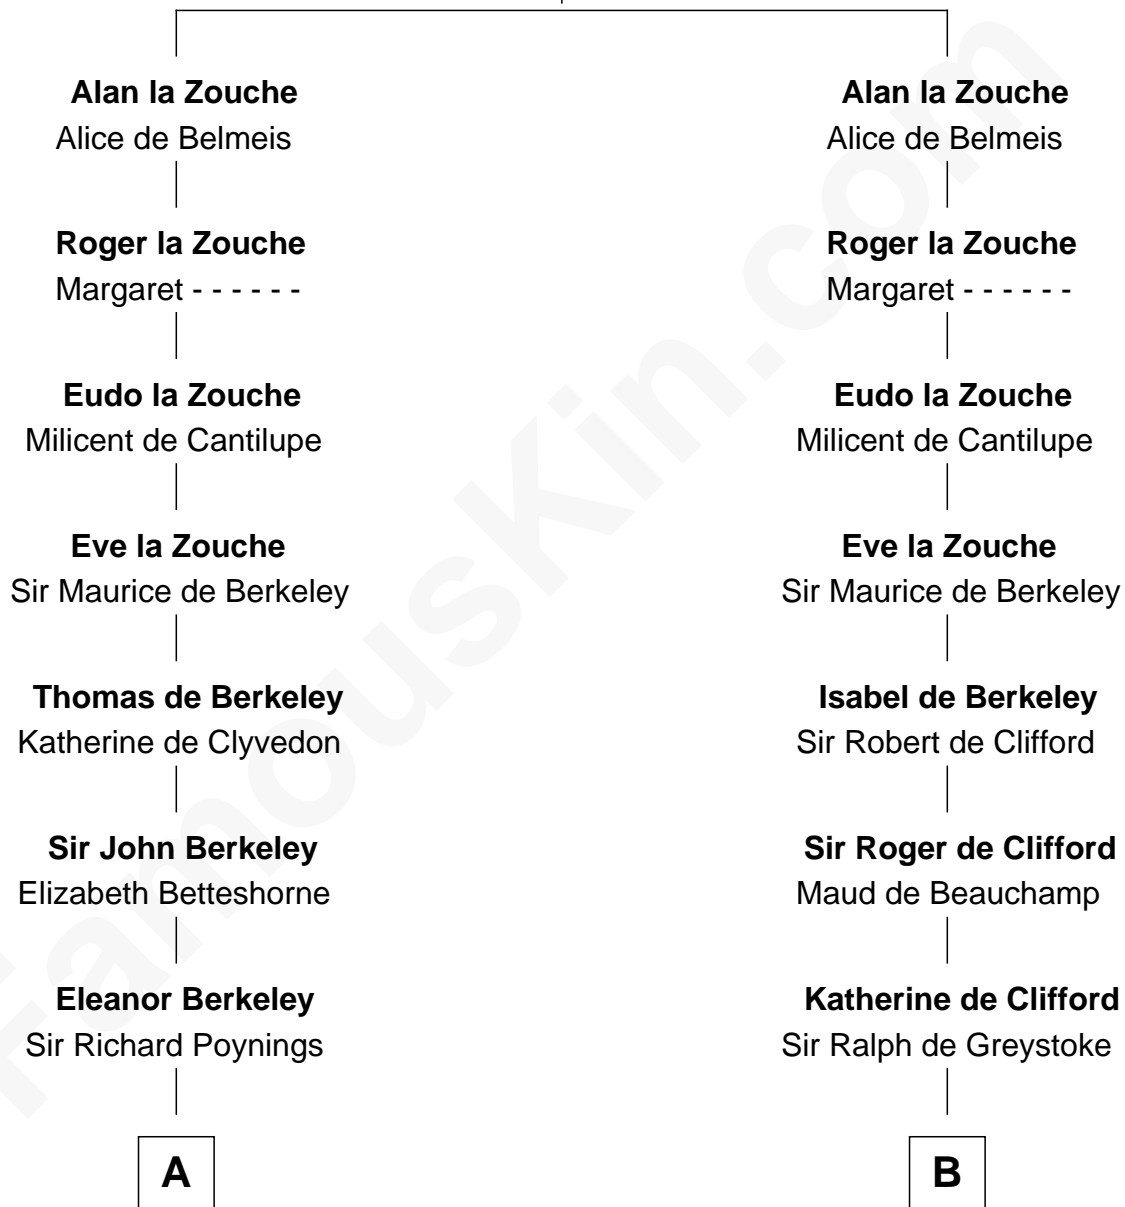

## Relationship Chart of

### Horace Gray

*U.S. Supreme Court Justice*

20th cousin 1 time removed of

### William Floyd

*Signer of the Declaration of Independence*

**Geoffrey of Porthoët**

Hawise - - - - -

**C**

**Joanna Cotton**  
Rev. John Brown

**Elizabeth Brown**  
John Chipman

**Elizabeth Chipman**  
William Gray

**Horace Gray**  
Harriet Upham

**Horace Gray**  
*U.S. Supreme Court Justice*

**D**

**Sarah Brewster**  
Jonathan Smith

**Jonathan Smith**  
Elizabeth Platt

**Tabitha Smith**  
Nicholl Floyd

**William Floyd**  
*Signer of Declaration of Independence*