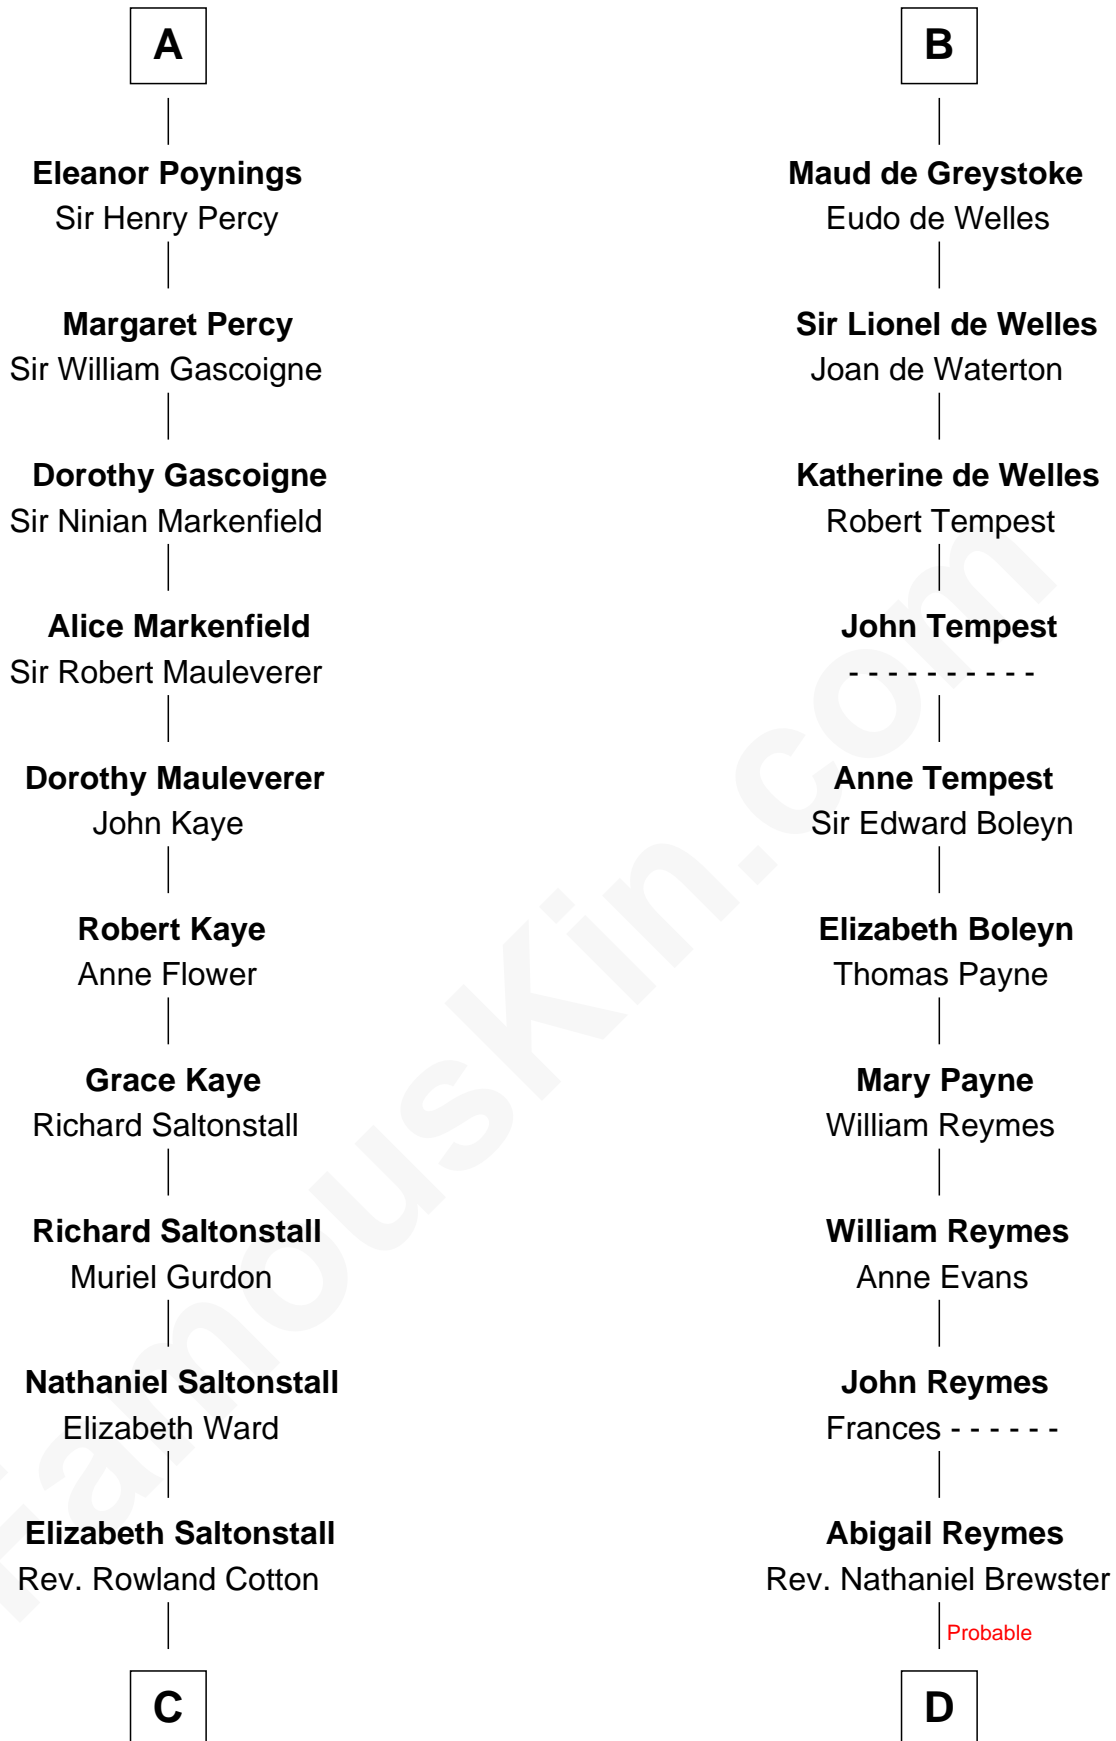

## Relationship Chart of

### Horace Gray

*U.S. Supreme Court Justice*

20th cousin 1 time removed of

### William Floyd

*Signer of the Declaration of Independence*

**Geoffrey of Porthoët**

Hawise - - - - -

**C**

**Joanna Cotton**  
Rev. John Brown

**Elizabeth Brown**  
John Chipman

**Elizabeth Chipman**  
William Gray

**Horace Gray**  
Harriet Upham

**Horace Gray**  
*U.S. Supreme Court Justice*

**D**

**Sarah Brewster**  
Jonathan Smith

**Jonathan Smith**  
Elizabeth Platt

**Tabitha Smith**  
Nicholl Floyd

**William Floyd**  
*Signer of Declaration of Independence*