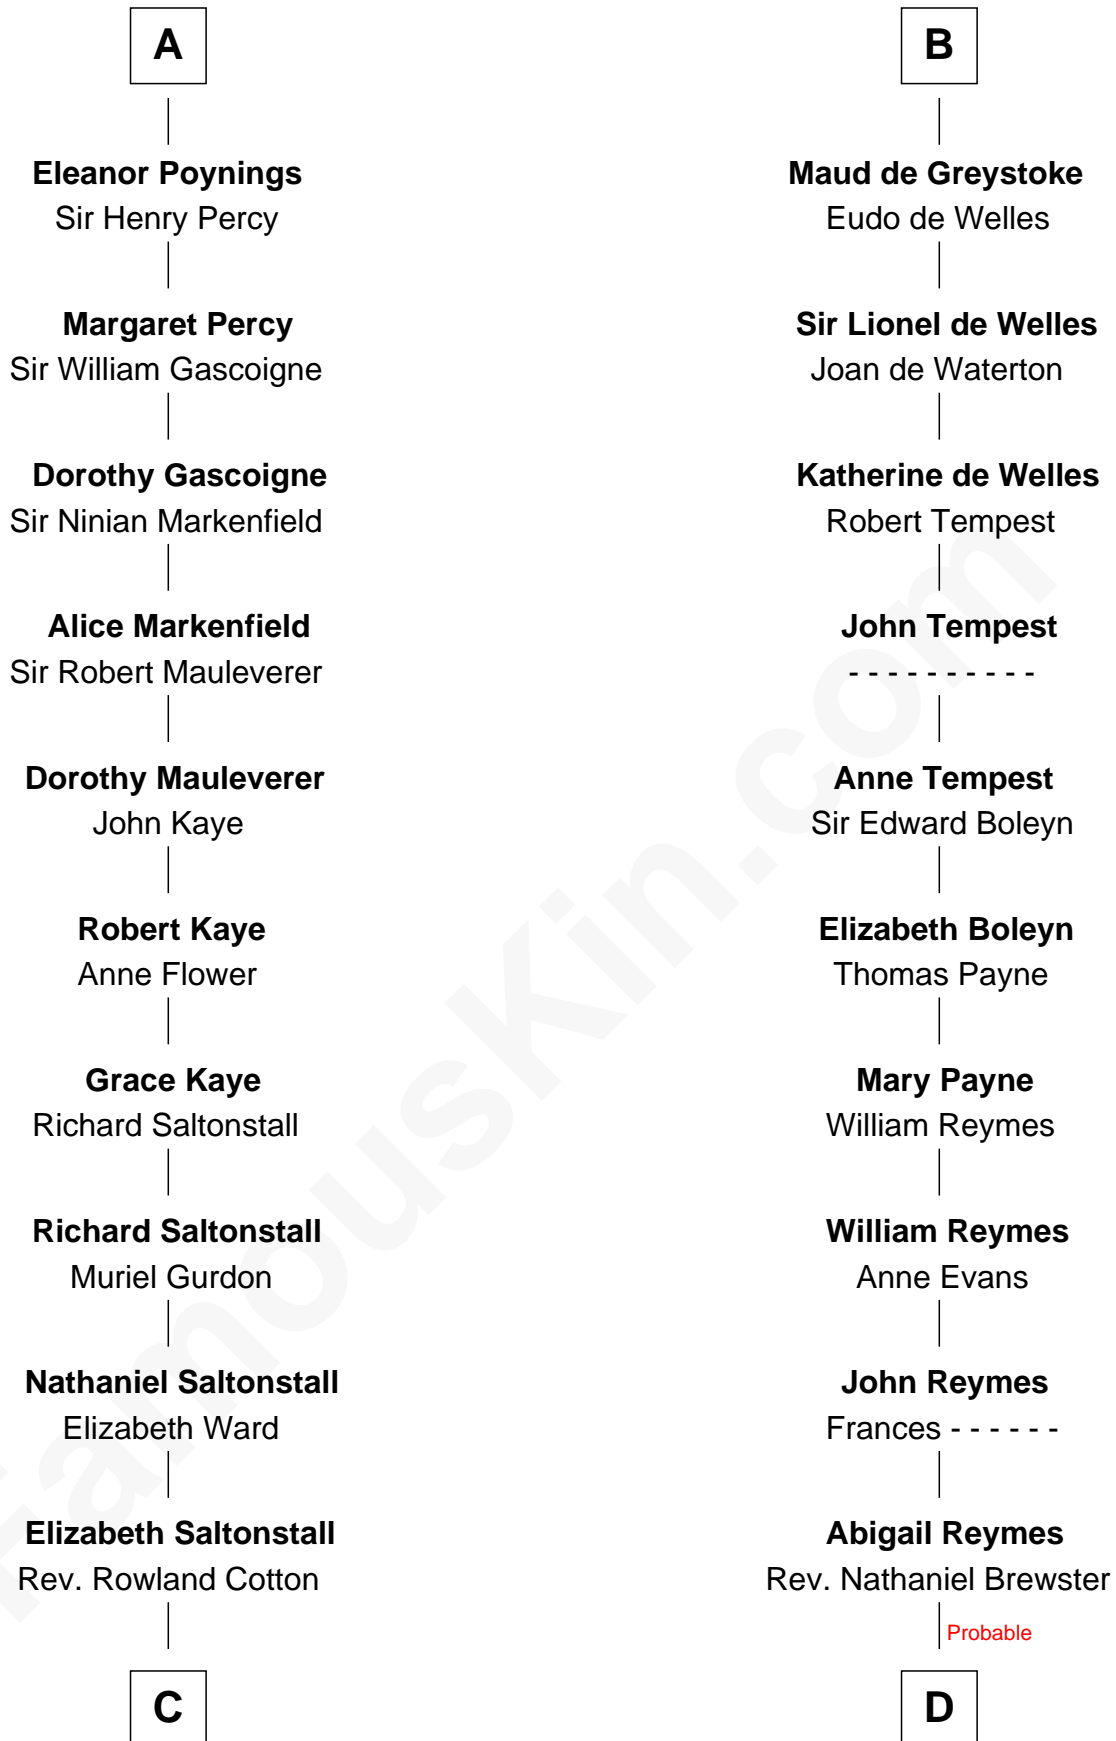

## Relationship Chart of

### Horace Gray

*U.S. Supreme Court Justice*

20th cousin 1 time removed of

### William Floyd

*Signer of the Declaration of Independence*

**Fulbert de Dover**

-----

**C**

**Joanna Cotton**  
Rev. John Brown

**Elizabeth Brown**  
John Chipman

**Elizabeth Chipman**  
William Gray

**Horace Gray**  
Harriet Upham

**Horace Gray**  
*U.S. Supreme Court Justice*

**D**

**Sarah Brewster**  
Jonathan Smith

**Jonathan Smith**  
Elizabeth Platt

**Tabitha Smith**  
Nicholl Floyd

**William Floyd**  
*Signer of Declaration of Independence*