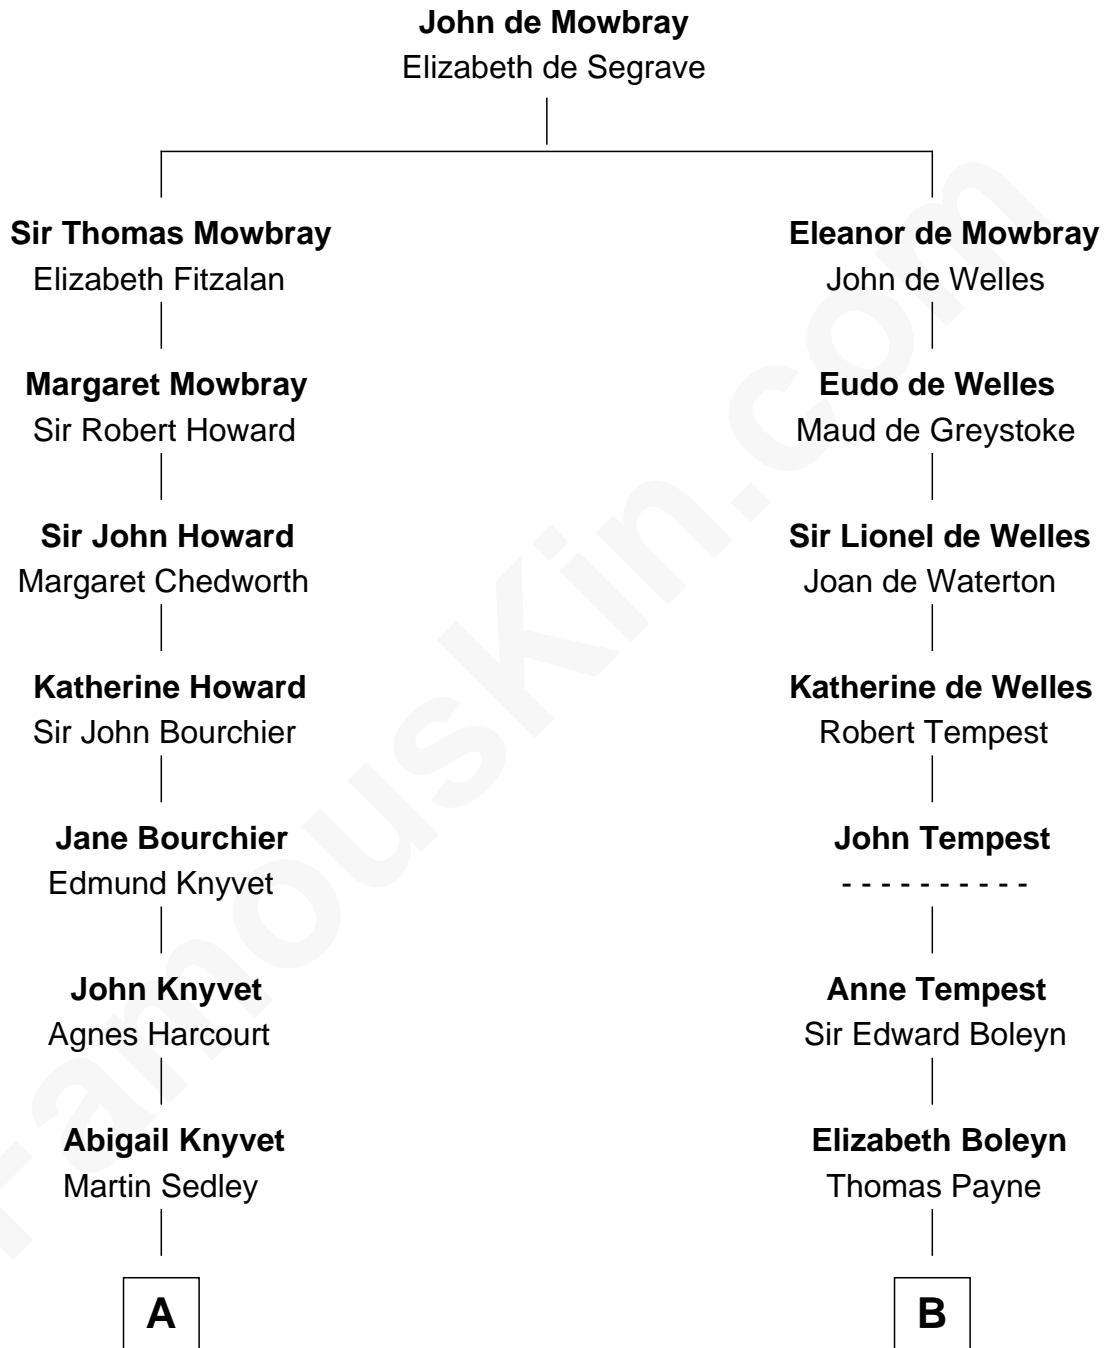

FamousKin.com

Relationship Chart of Horace Gray

U.S. Supreme Court Justice

14th cousin 1 time removed of

William Floyd

Signer of the Declaration of Independence

A

Muriel Sedley
Brampton Gurdon