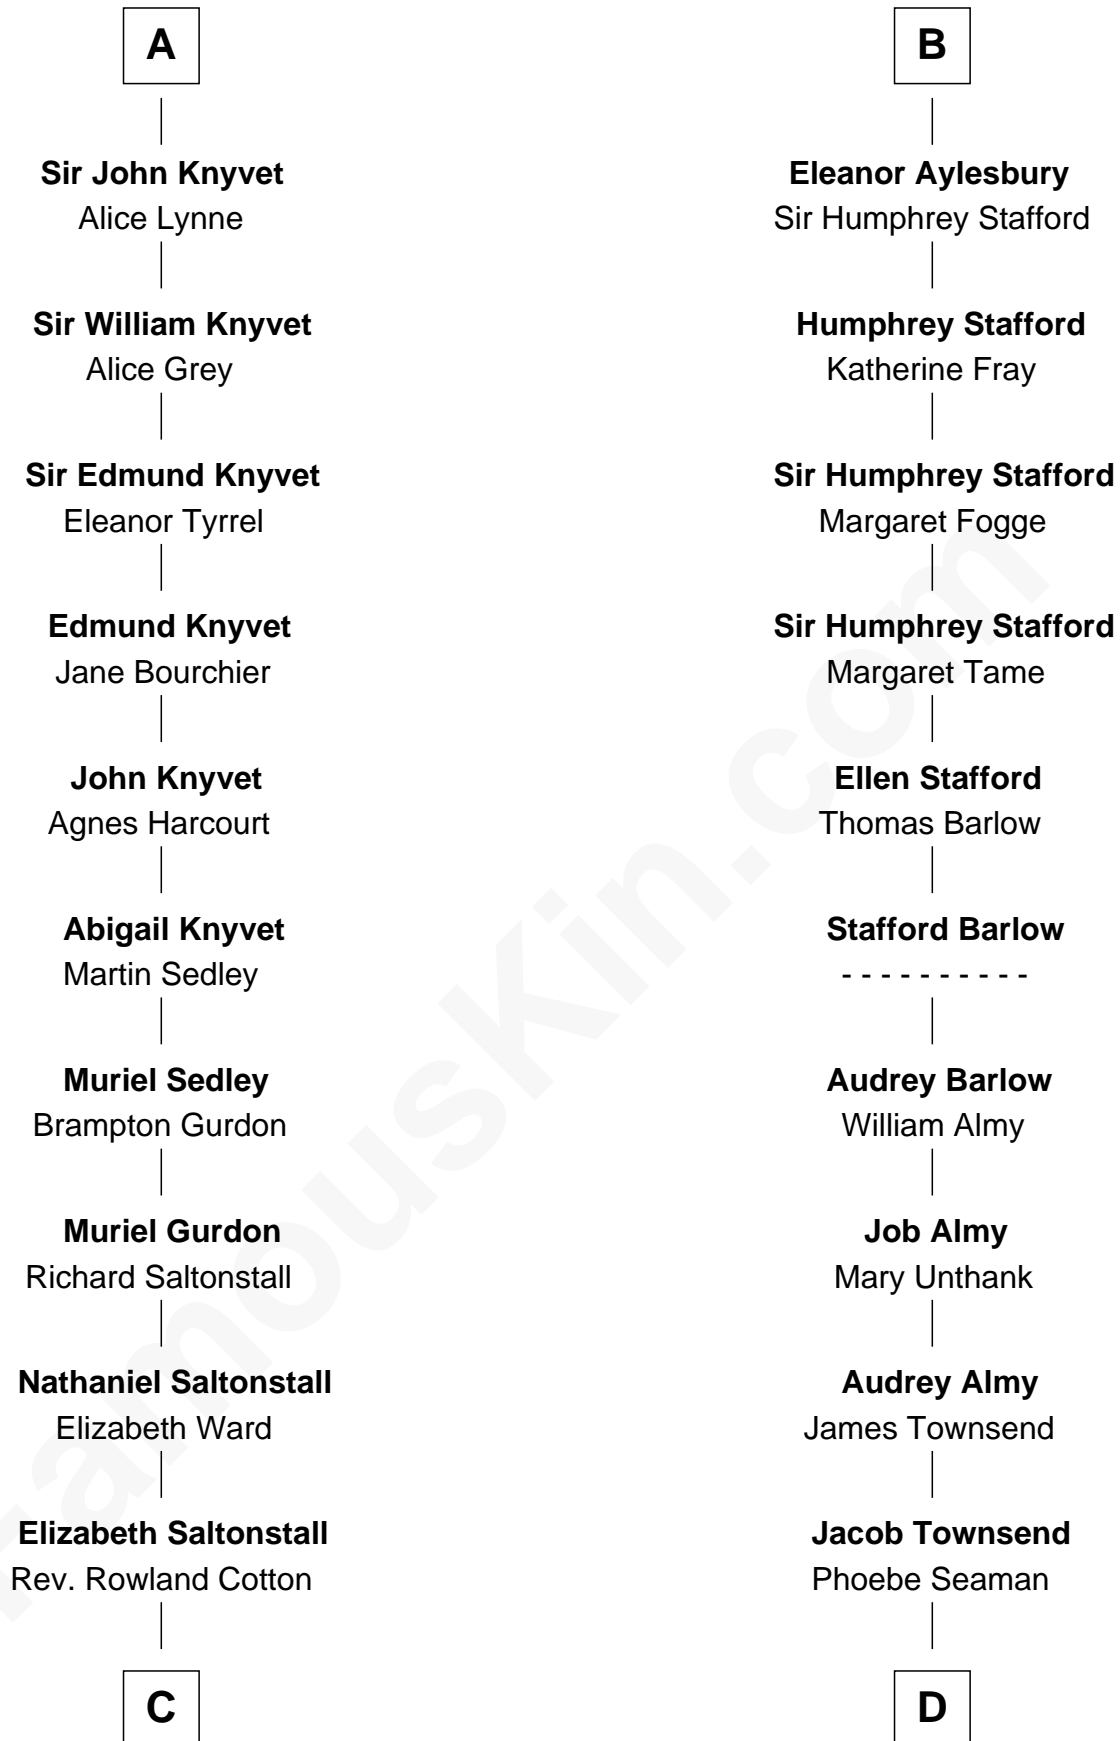

FamousKin.com

Relationship Chart of

Horace Gray

U.S. Supreme Court Justice

18th cousin 3 times removed of

Robert Townsend

Member of the Culper Spy Ring during the American Revolution

Sir Gilbert de Greinville