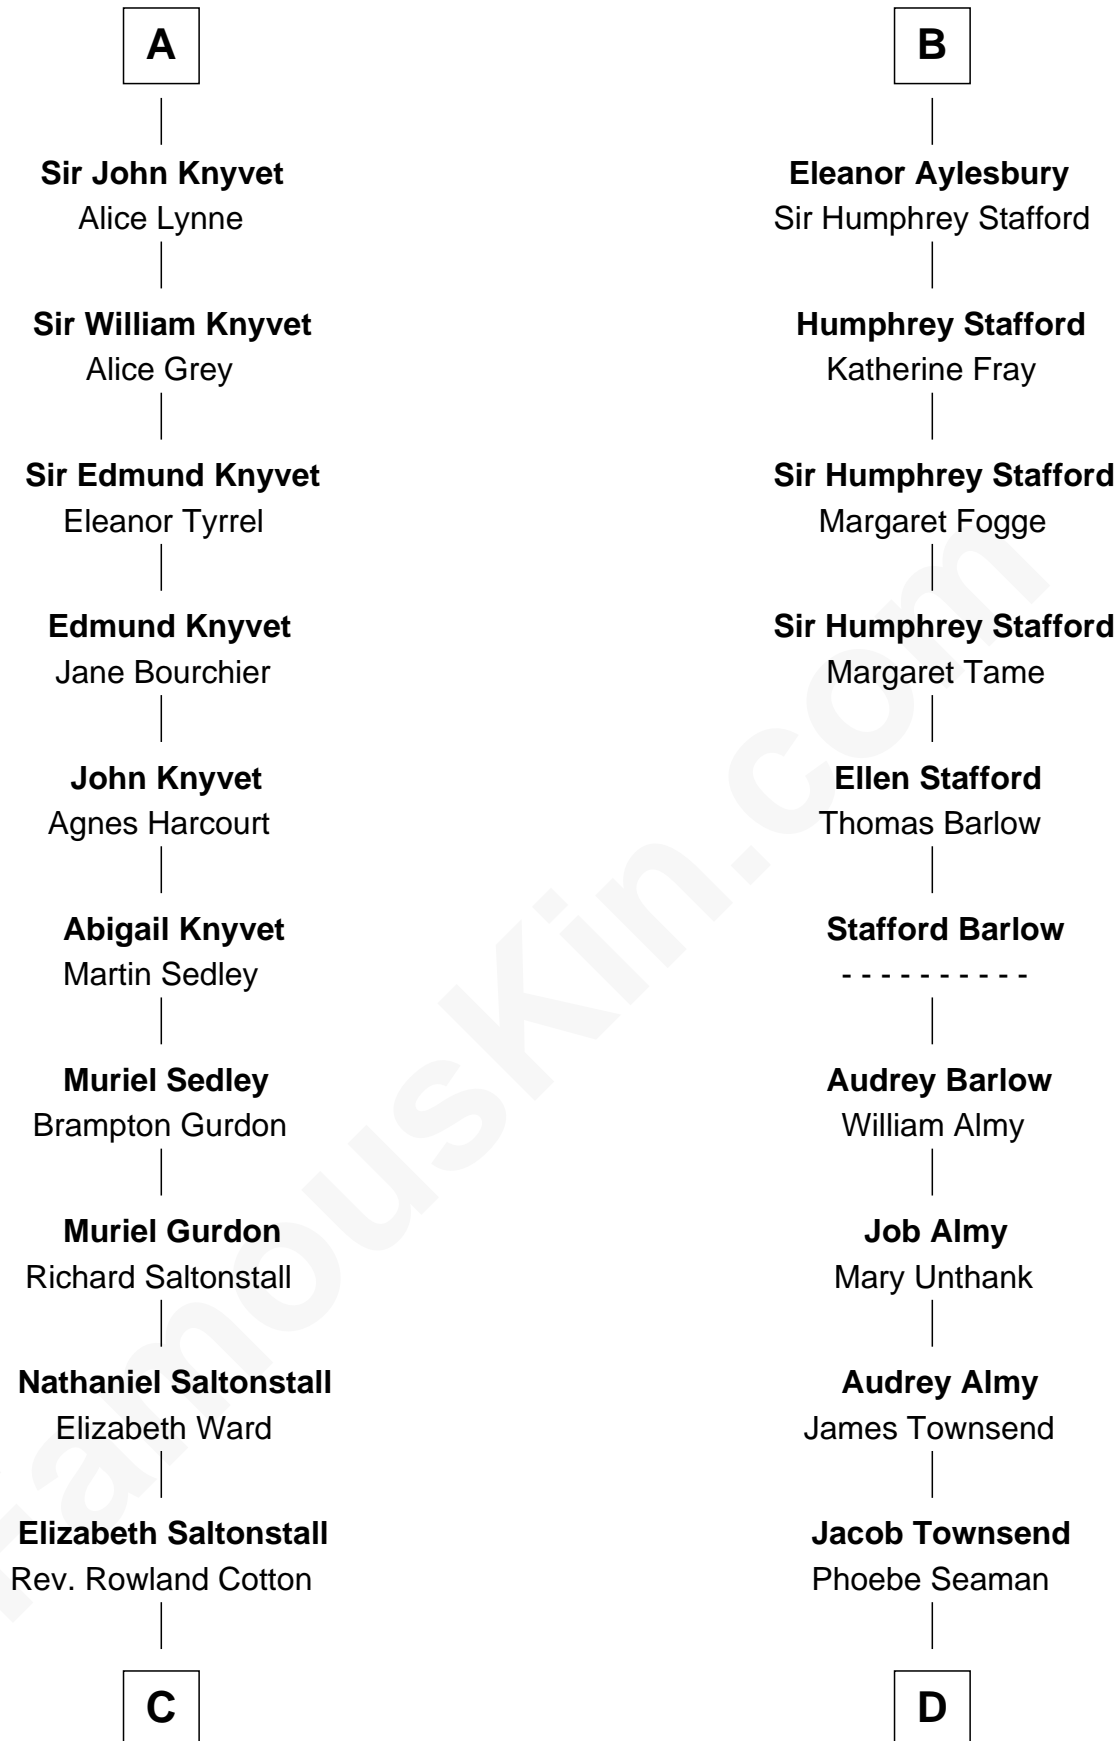

FamousKin.com

Relationship Chart of

Horace Gray

U.S. Supreme Court Justice

18th cousin 3 times removed of

Robert Townsend

Member of the Culper Spy Ring during the American Revolution

C

Joanna Cotton
Rev. John Brown

Elizabeth Brown
John Chipman

Elizabeth Chipman
William Gray

Horace Gray
Harriet Upham

Horace Gray
U.S. Supreme Court Justice

D

Samuel Townsend
Sarah Stoddard

Robert Townsend
Spy known as "Culper Jr."