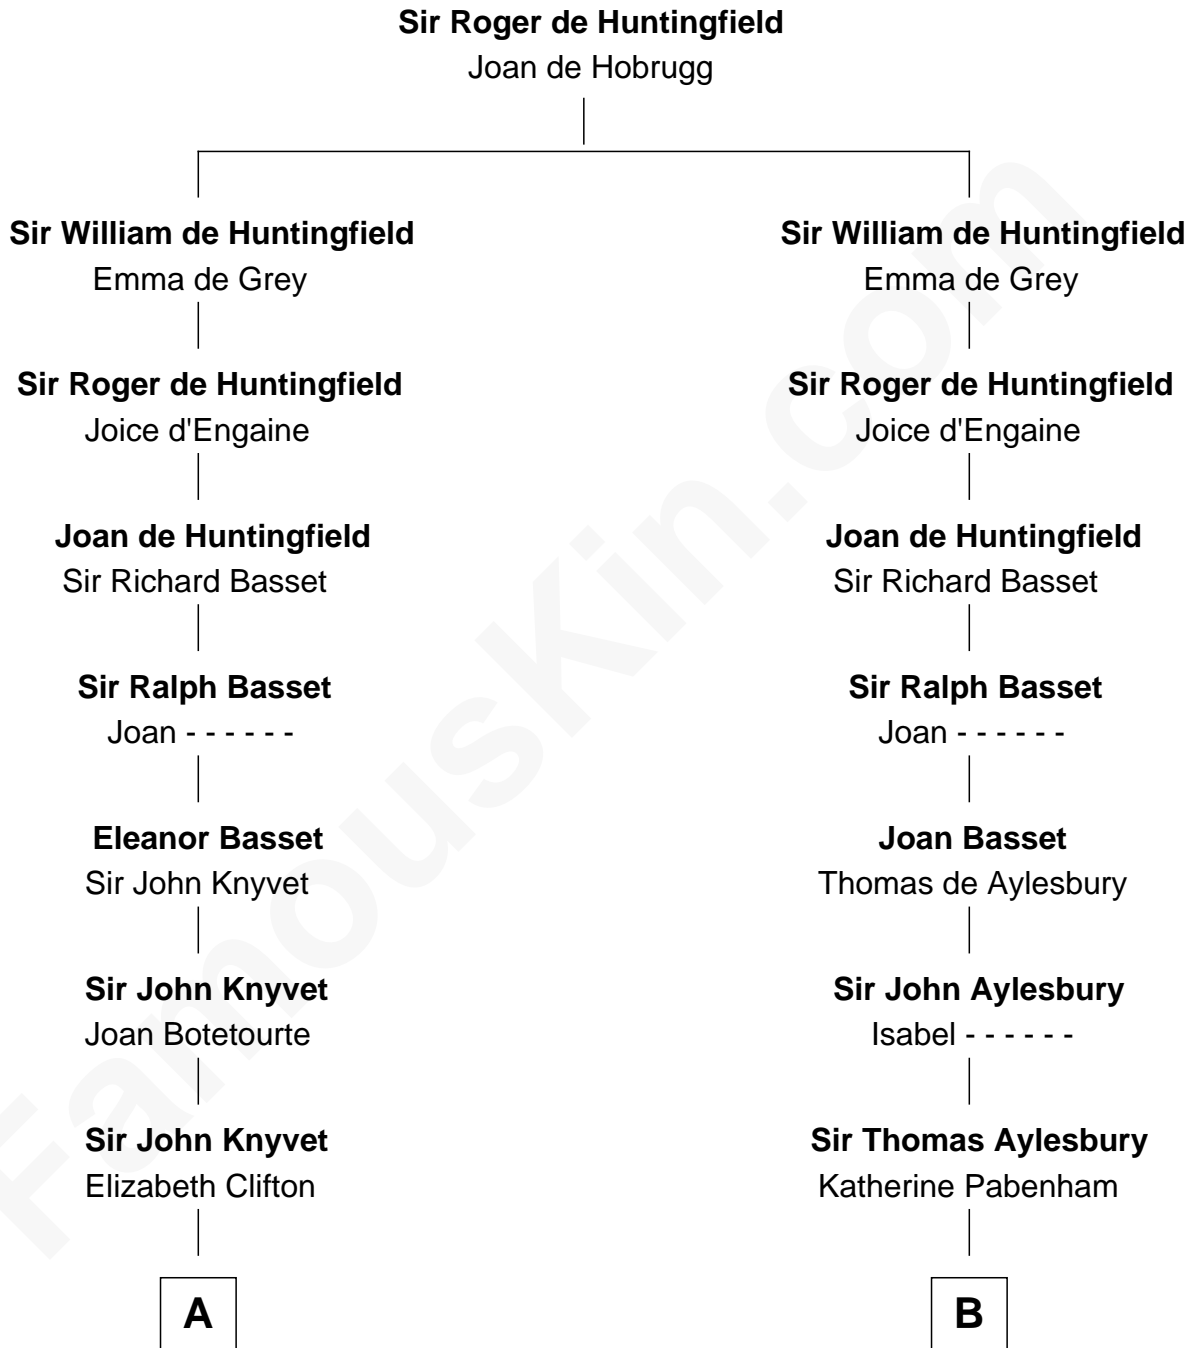

FamousKin.com

Relationship Chart of

Horace Gray

U.S. Supreme Court Justice

18th cousin 3 times removed of

Robert Townsend

Member of the Culper Spy Ring during the American Revolution

C