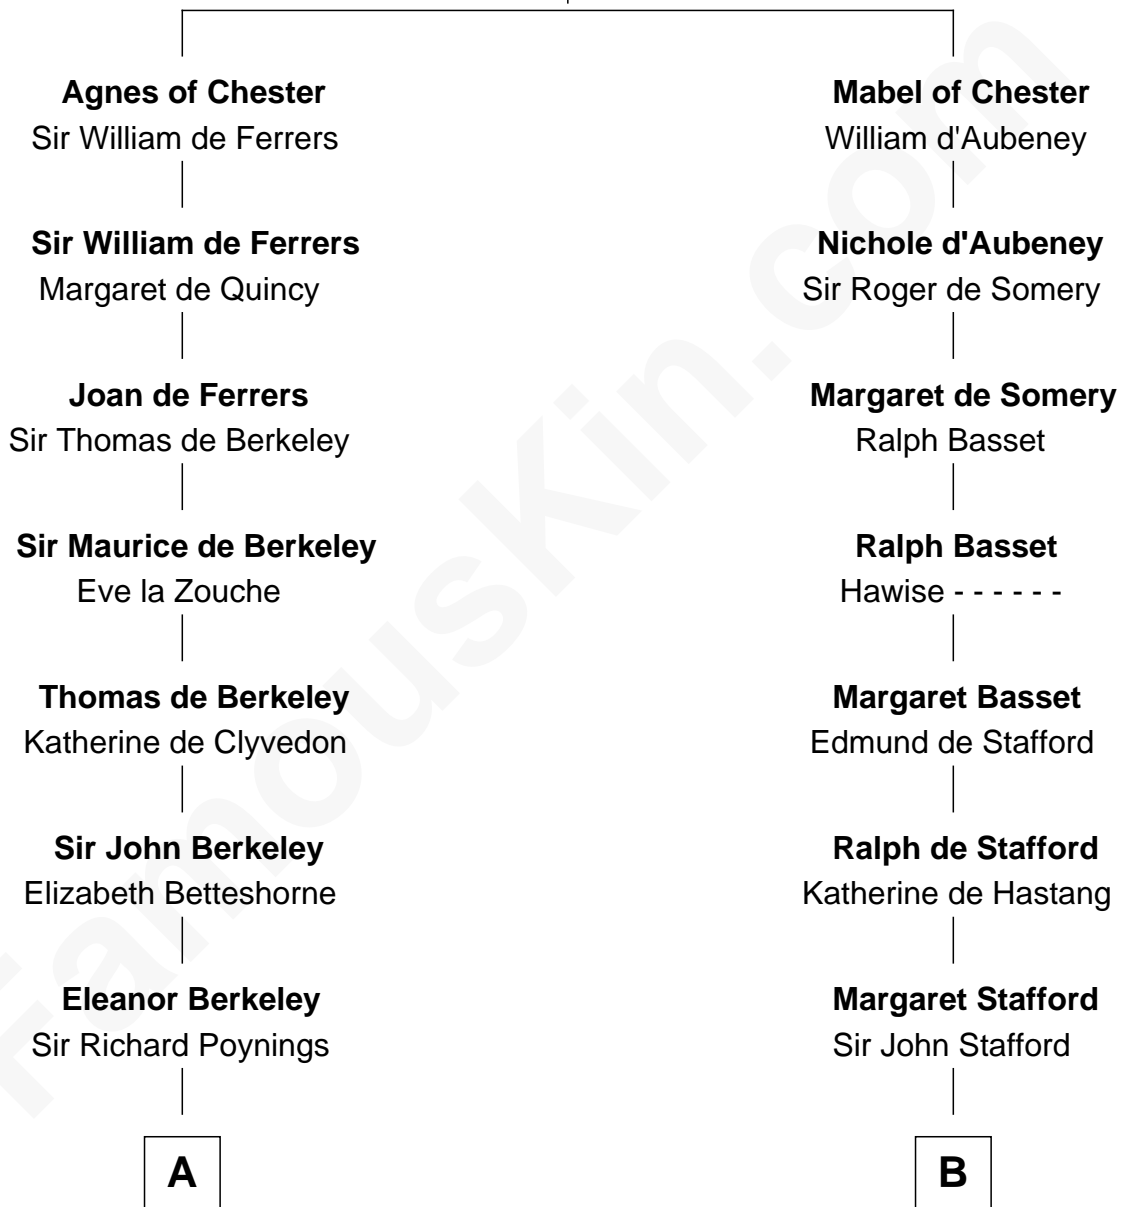

## Relationship Chart of

### Horace Gray

*U.S. Supreme Court Justice*

20th cousin 1 time removed of

**Robert Townsend**

*Member of the Culper Spy Ring during the American Revolution*

**Hugh de Kevelioc**  
Bertrade de Montfort

**C**

**Joanna Cotton**  
Rev. John Brown

**Elizabeth Brown**  
John Chipman

**Elizabeth Chipman**  
William Gray

**Horace Gray**  
Harriet Upham

**Horace Gray**  
*U.S. Supreme Court Justice*

**D**

**Audrey Almy**  
James Townsend