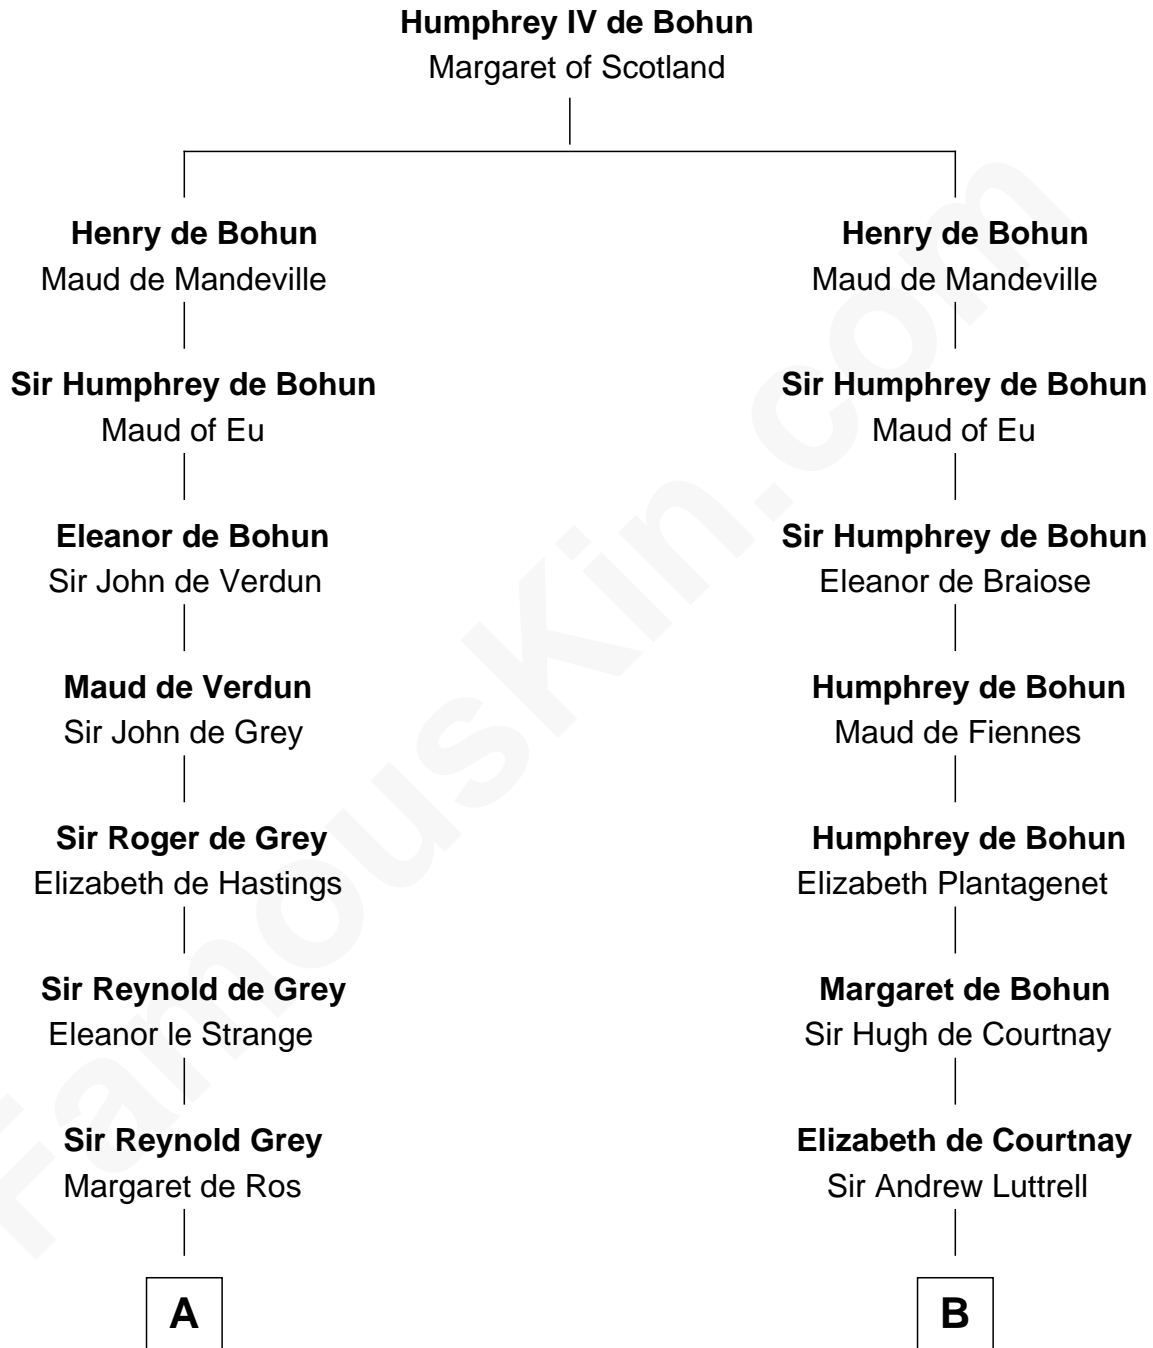

## Relationship Chart of

### Horace Gray

*U.S. Supreme Court Justice*

18th cousin 3 times removed of

**Caleb Brewster**

*Member of the Culper Spy Ring during the American Revolution*

**C**

**Joanna Cotton**  
Rev. John Brown

**Elizabeth Brown**  
John Chipman

**Elizabeth Chipman**  
William Gray

**Horace Gray**  
Harriet Upham

**Horace Gray**  
*U.S. Supreme Court Justice*

**D**

**Benjamin Brewster**  
Sarah Biggs

**Caleb Brewster**  
*Member of the Culper Spy Ring*