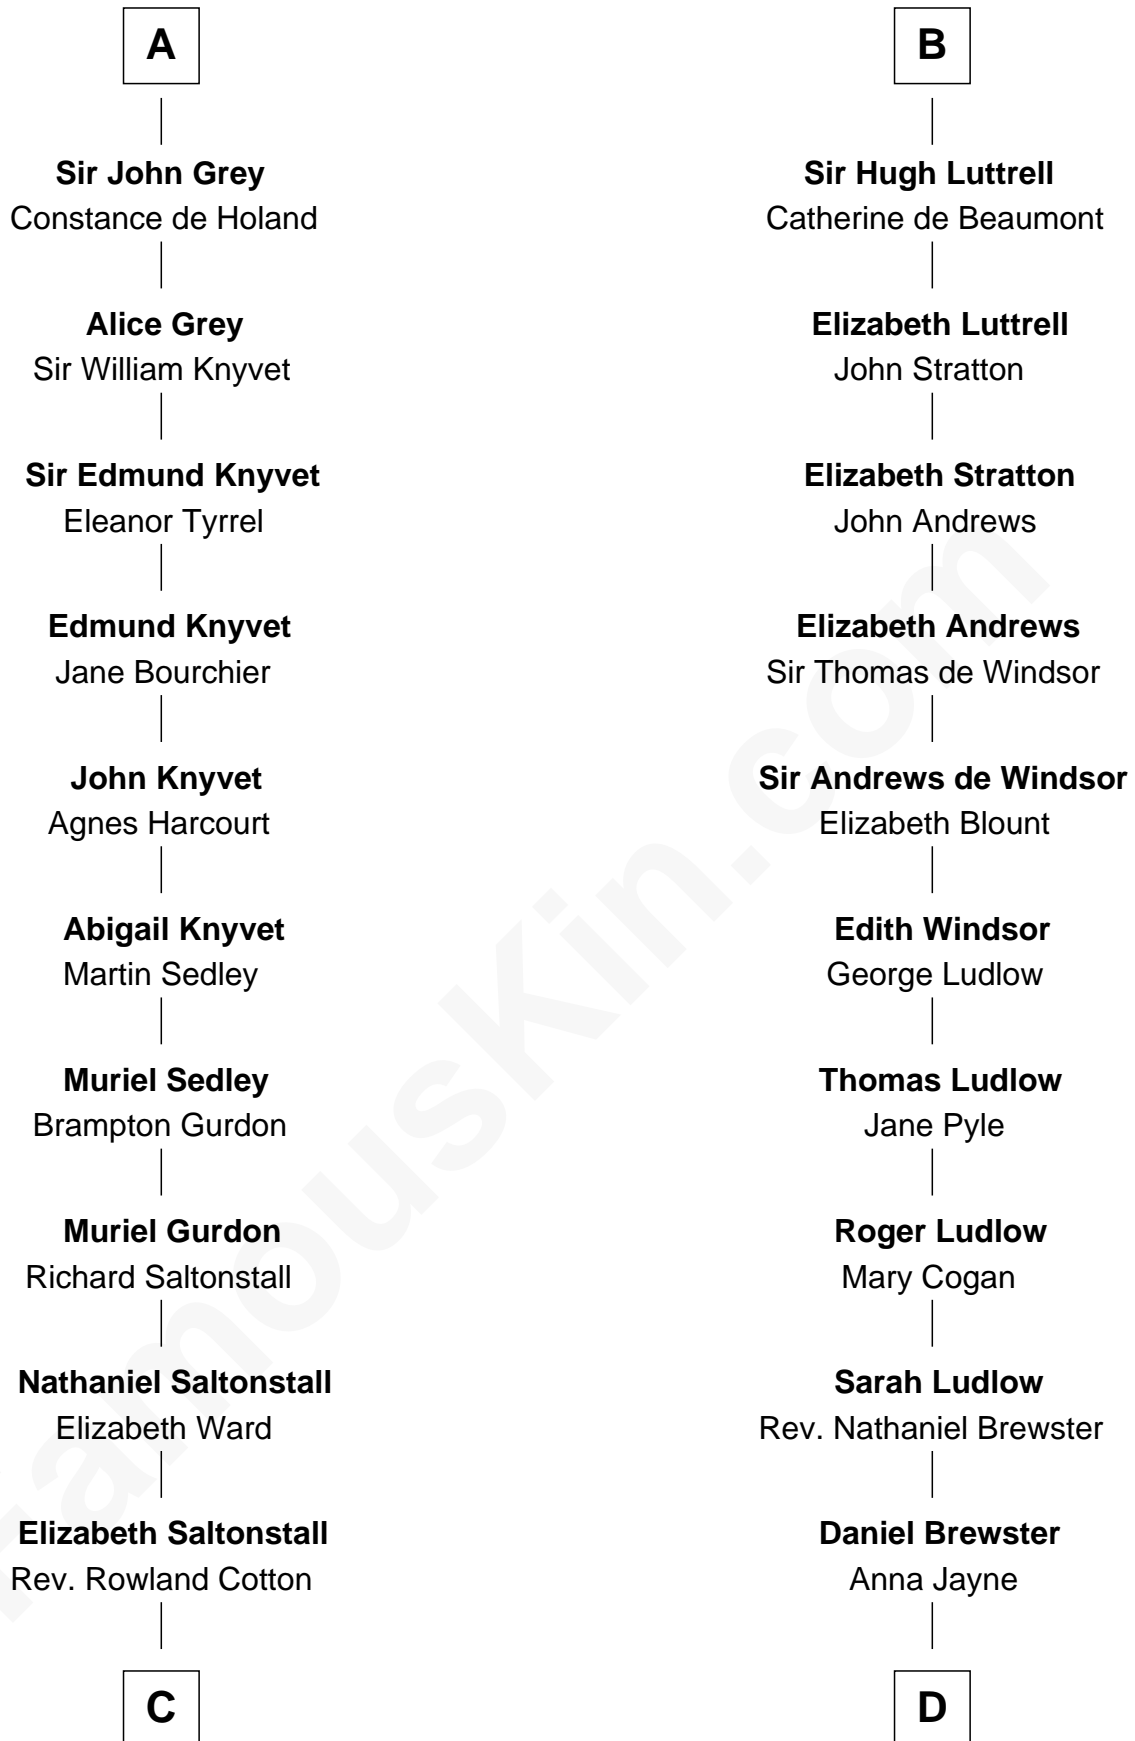

FamousKin.com

Relationship Chart of

Horace Gray

U.S. Supreme Court Justice

18th cousin 3 times removed of

Caleb Brewster

Member of the Culper Spy Ring during the American Revolution

C

Joanna Cotton
Rev. John Brown

Elizabeth Brown
John Chipman

Elizabeth Chipman
William Gray

Horace Gray
Harriet Upham

Horace Gray
U.S. Supreme Court Justice

D

Benjamin Brewster
Sarah Biggs

Caleb Brewster
Member of the Culper Spy Ring