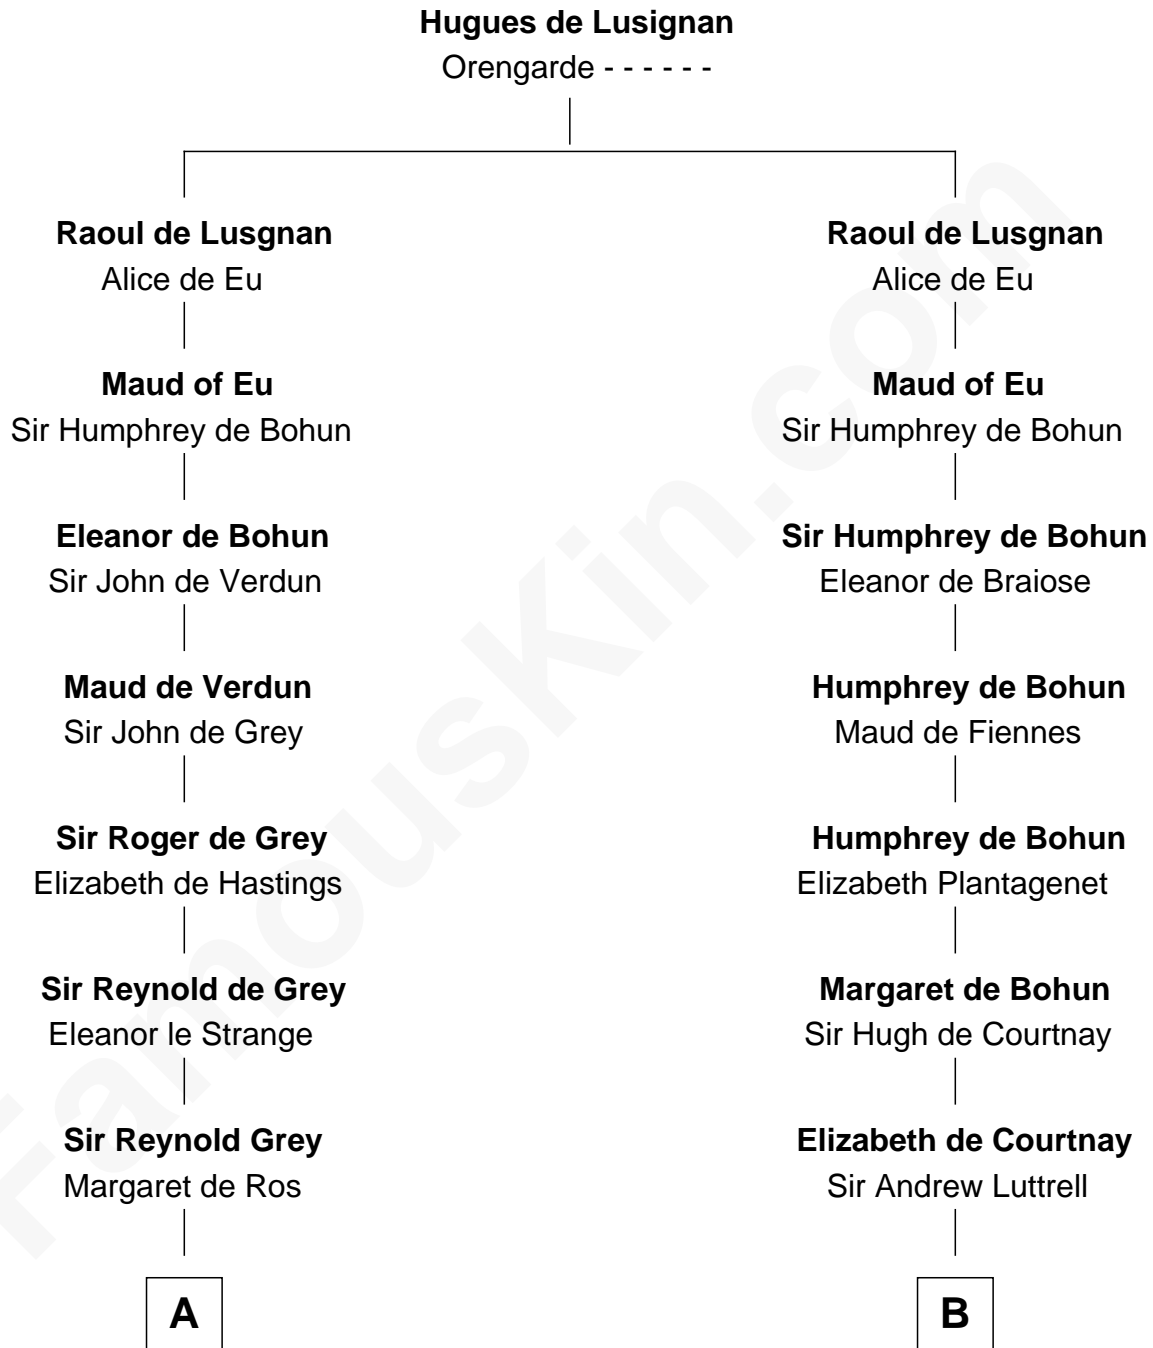

## Relationship Chart of

### Horace Gray

*U.S. Supreme Court Justice*

18th cousin 3 times removed of

**Caleb Brewster**

*Member of the Culper Spy Ring during the American Revolution*

**C**

**Joanna Cotton**  
Rev. John Brown

**Elizabeth Brown**  
John Chipman

**Elizabeth Chipman**  
William Gray

**Horace Gray**  
Harriet Upham

**Horace Gray**  
*U.S. Supreme Court Justice*

**D**

**Benjamin Brewster**  
Sarah Biggs

**Caleb Brewster**  
*Member of the Culper Spy Ring*