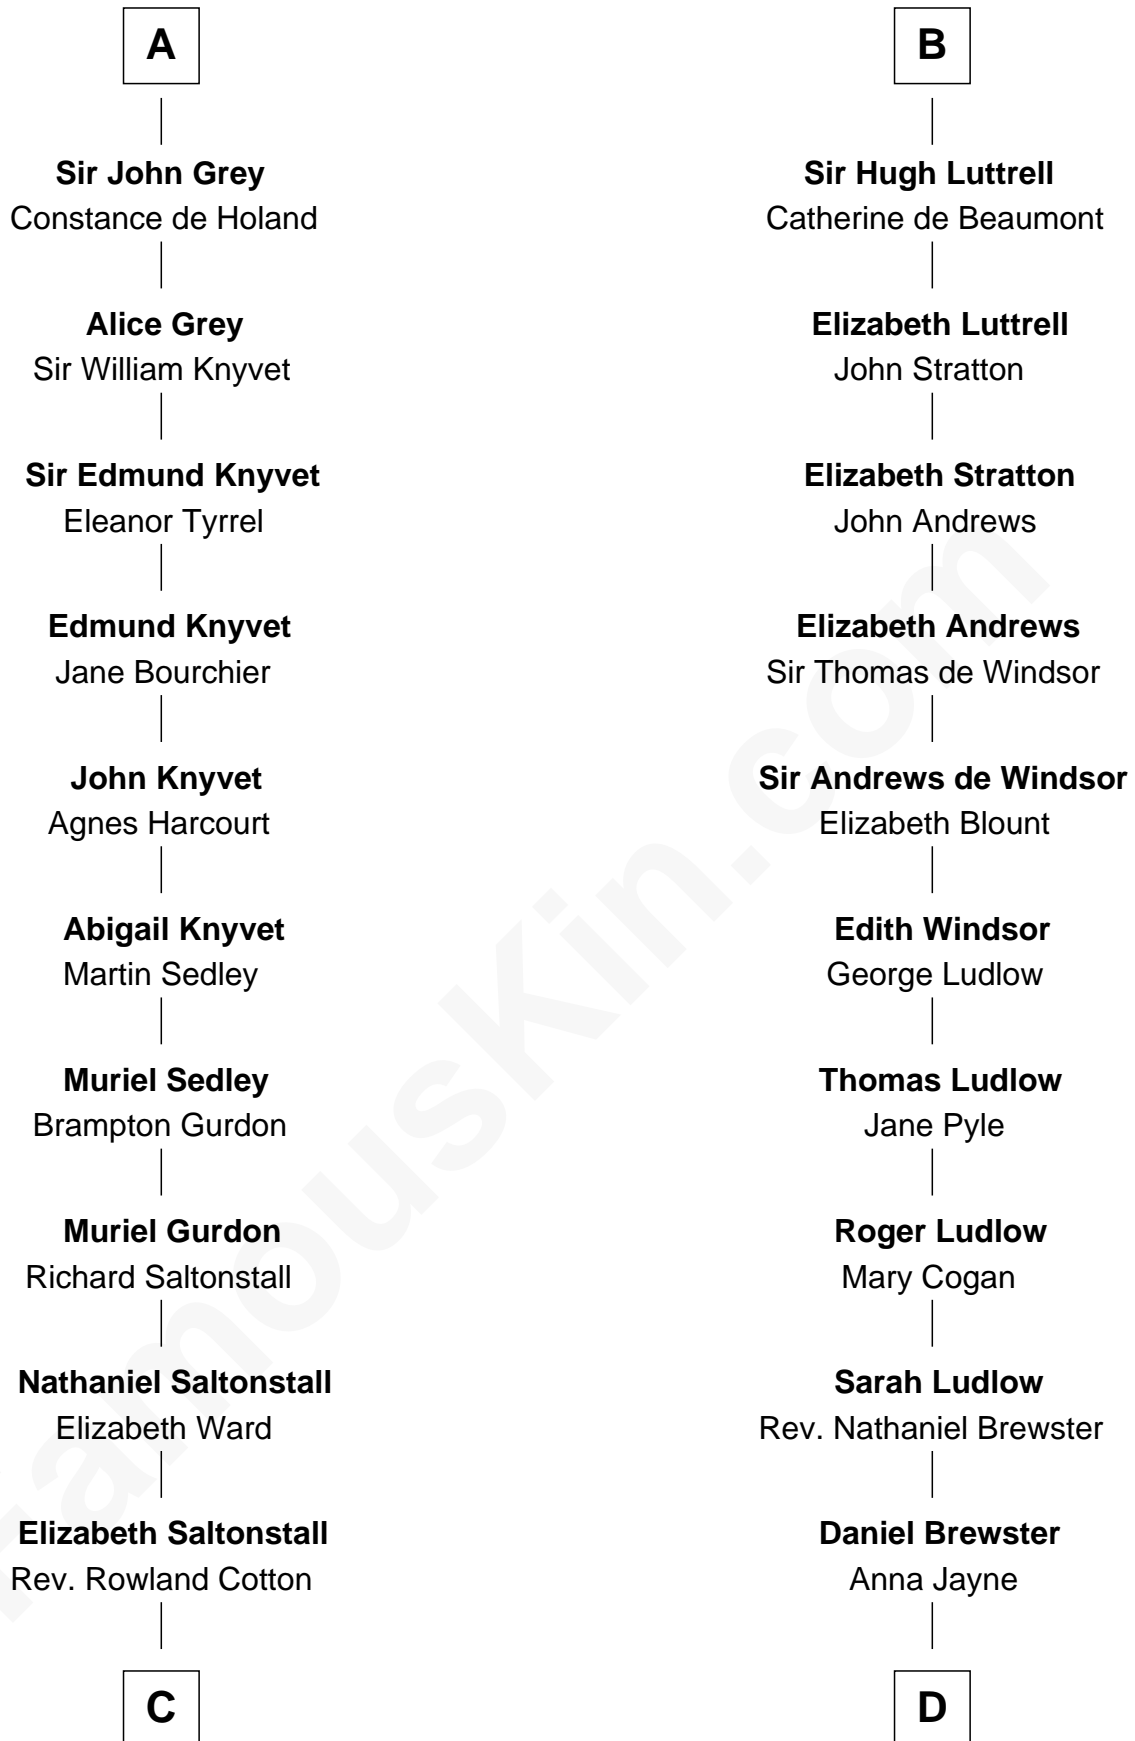

## Relationship Chart of

### Horace Gray

*U.S. Supreme Court Justice*

18th cousin 3 times removed of

**Caleb Brewster**

*Member of the Culper Spy Ring during the American Revolution*

**C**

**Joanna Cotton**  
Rev. John Brown

**Elizabeth Brown**  
John Chipman

**Elizabeth Chipman**  
William Gray

**Horace Gray**  
Harriet Upham

**Horace Gray**  
*U.S. Supreme Court Justice*

**D**

**Benjamin Brewster**  
Sarah Biggs

**Caleb Brewster**  
*Member of the Culper Spy Ring*