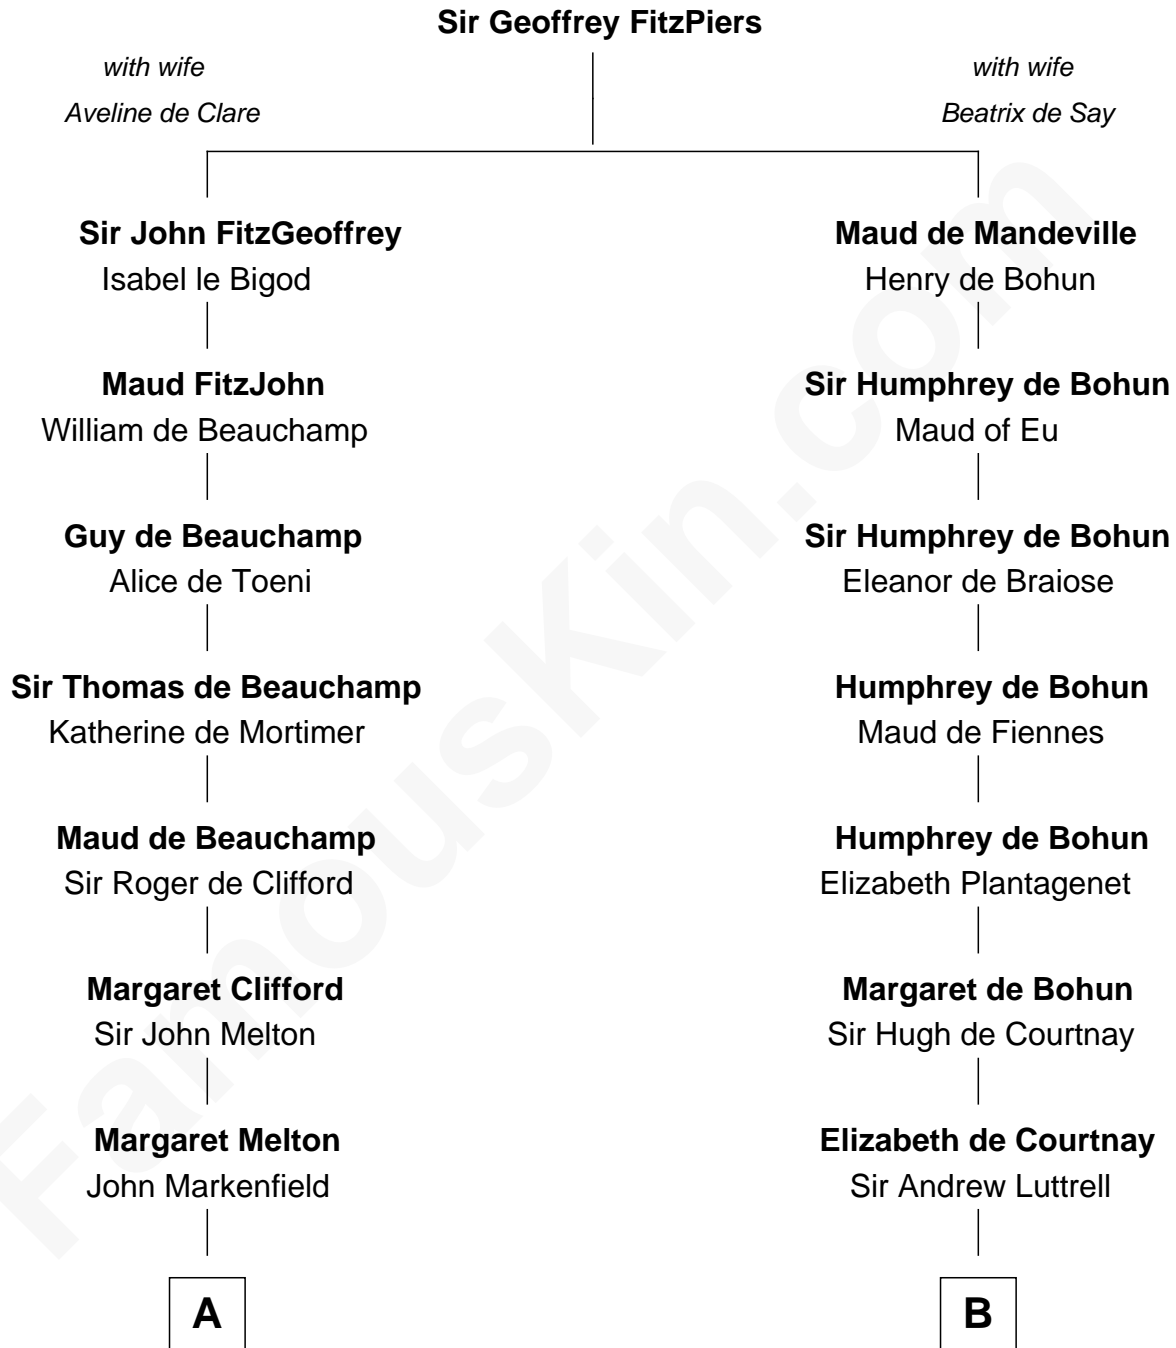

FamousKin.com

Relationship Chart of

Horace Gray

U.S. Supreme Court Justice

18th cousin 3 times removed of

Caleb Brewster

Member of the Culper Spy Ring during the American Revolution

C

Joanna Cotton
Rev. John Brown

Elizabeth Brown
John Chipman

Elizabeth Chipman
William Gray

Horace Gray
Harriet Upham

Horace Gray
U.S. Supreme Court Justice

D

Benjamin Brewster
Sarah Biggs

Caleb Brewster
Member of the Culper Spy Ring