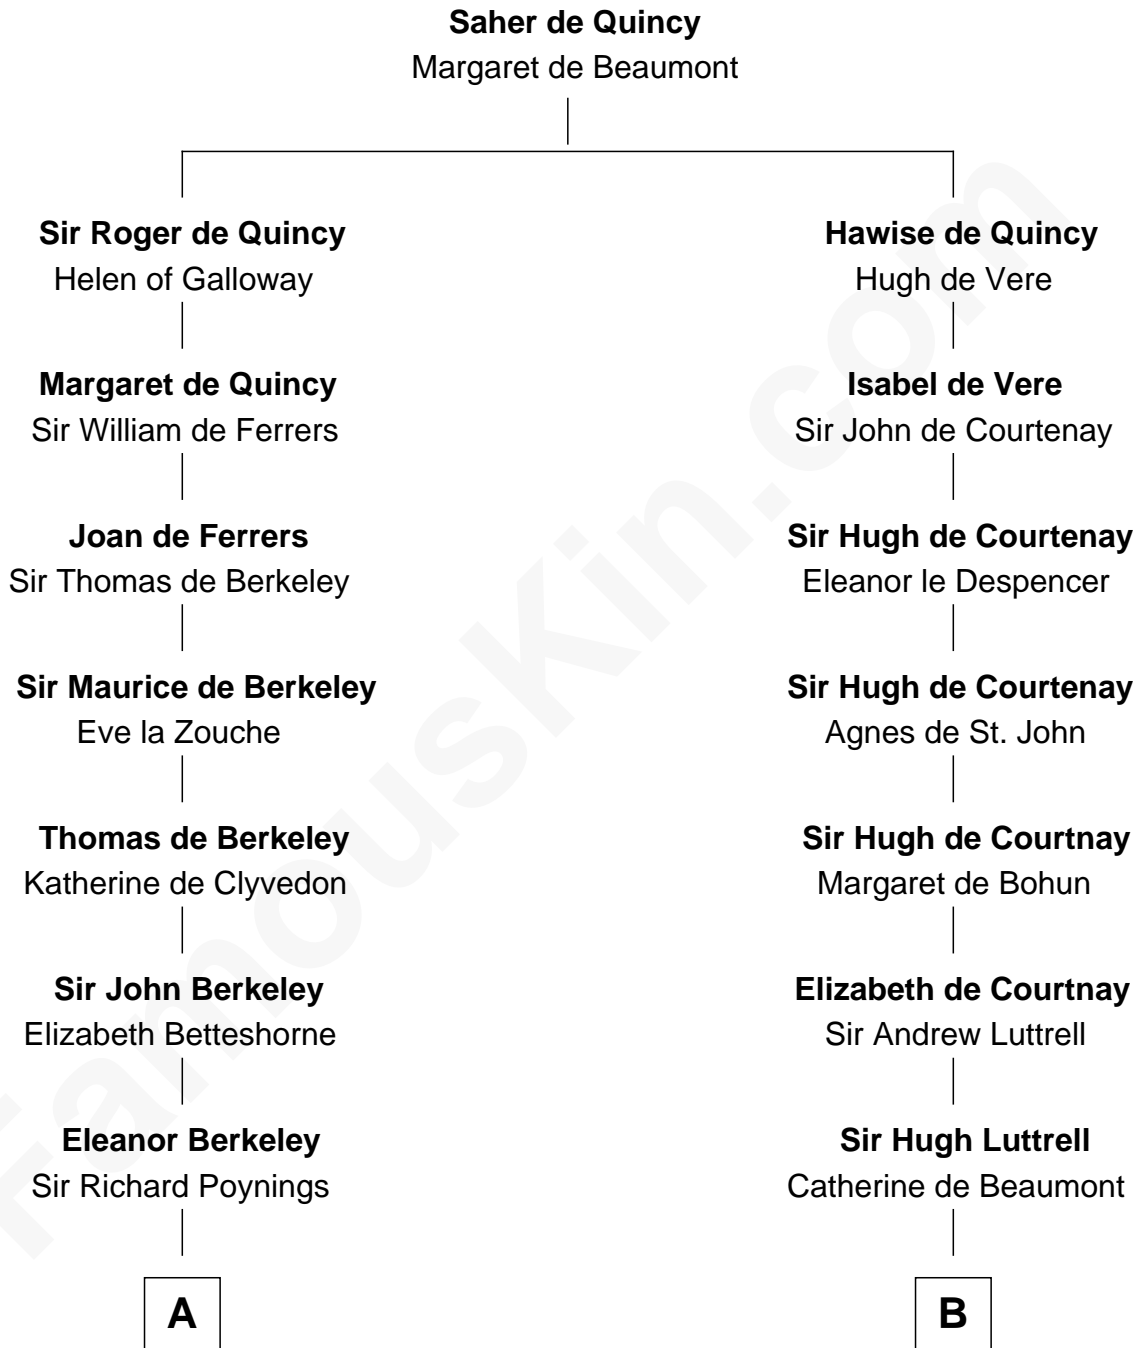

FamousKin.com

Relationship Chart of

Horace Gray

U.S. Supreme Court Justice

17th cousin 4 times removed of

Caleb Brewster

Member of the Culper Spy Ring during the American Revolution

C

—
Joanna Cotton
Rev. John Brown

—
Elizabeth Brown
John Chipman

—
Elizabeth Chipman
William Gray

—
Horace Gray
Harriet Upham

—
Horace Gray
U.S. Supreme Court Justice

FamousKin.com