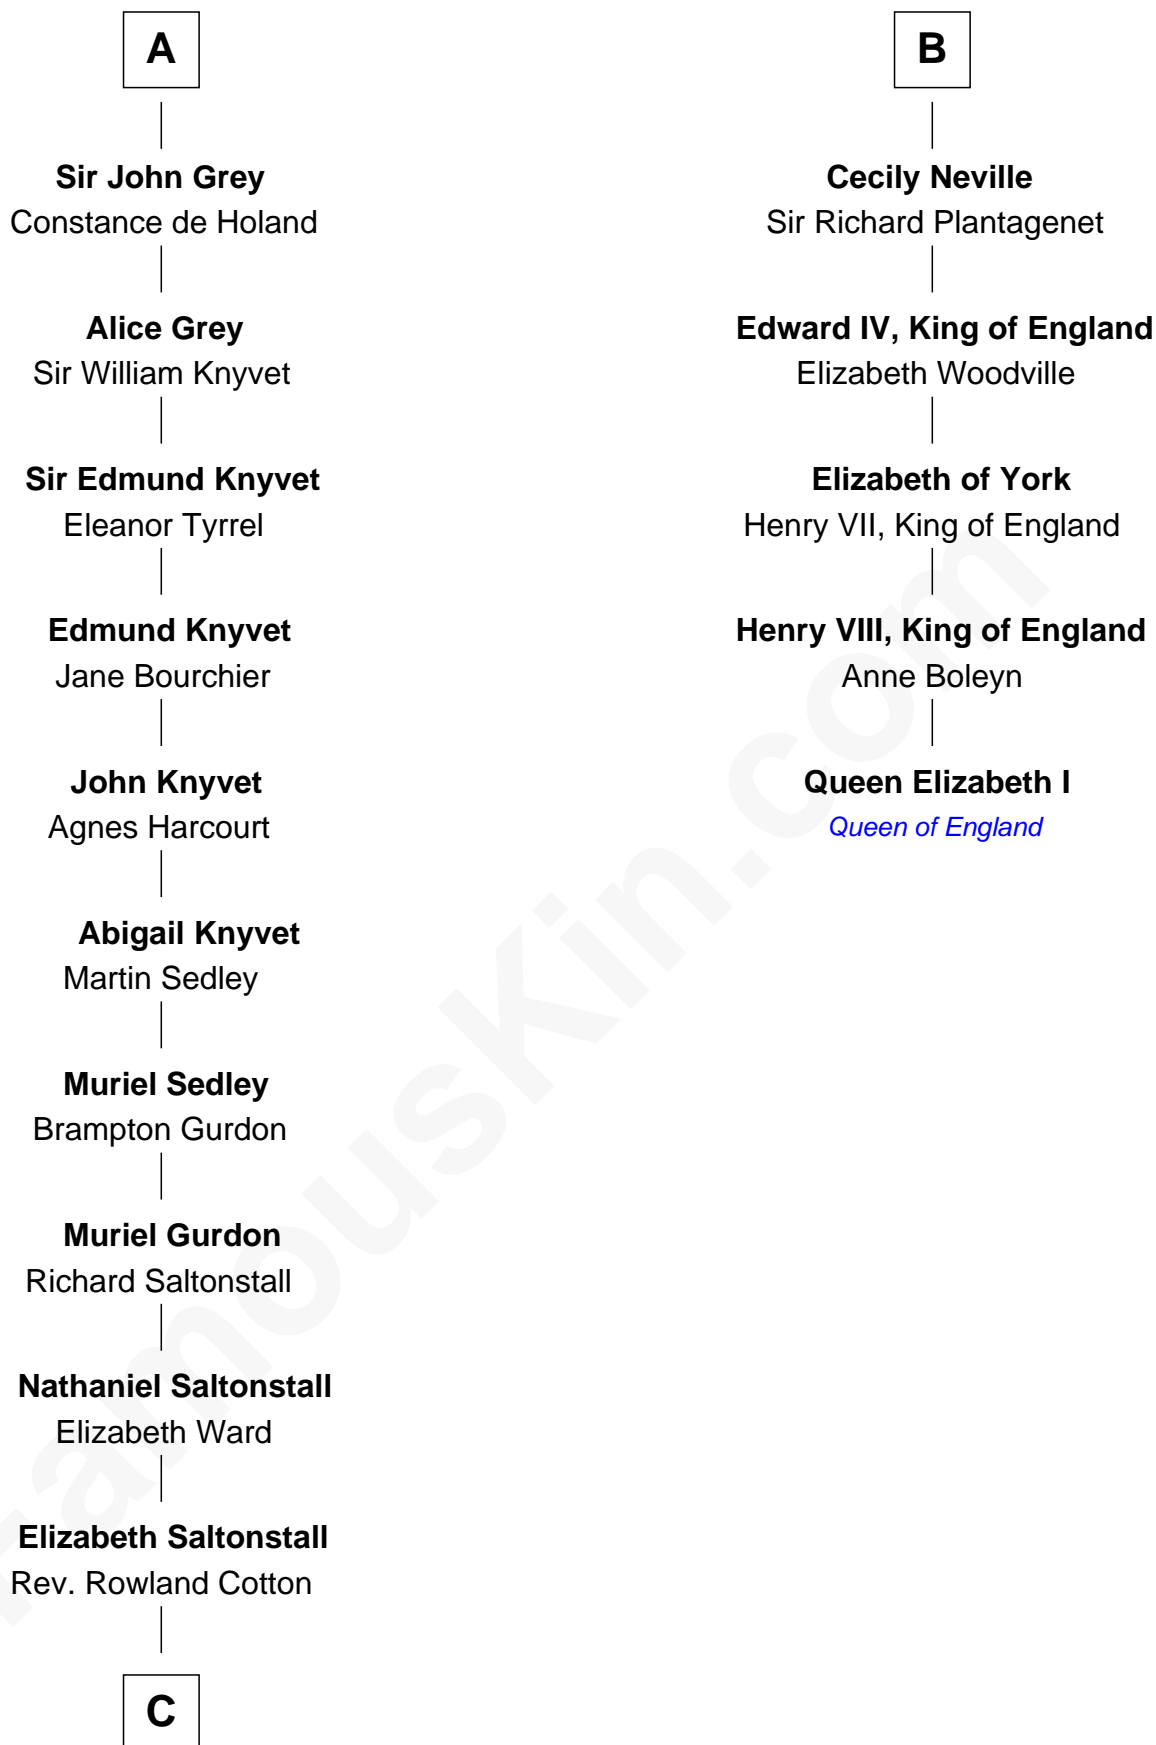

FamousKin.com

Relationship Chart of

Horace Gray

U.S. Supreme Court Justice

11th cousin 10 times removed of

Queen Elizabeth I

Queen of England

Roger le Bigod

Ida de Tony

C

—
Joanna Cotton
Rev. John Brown

—
Elizabeth Brown
John Chipman

—
Elizabeth Chipman
William Gray

—
Horace Gray
Harriet Upham

—
Horace Gray
U.S. Supreme Court Justice

FamousKin.com