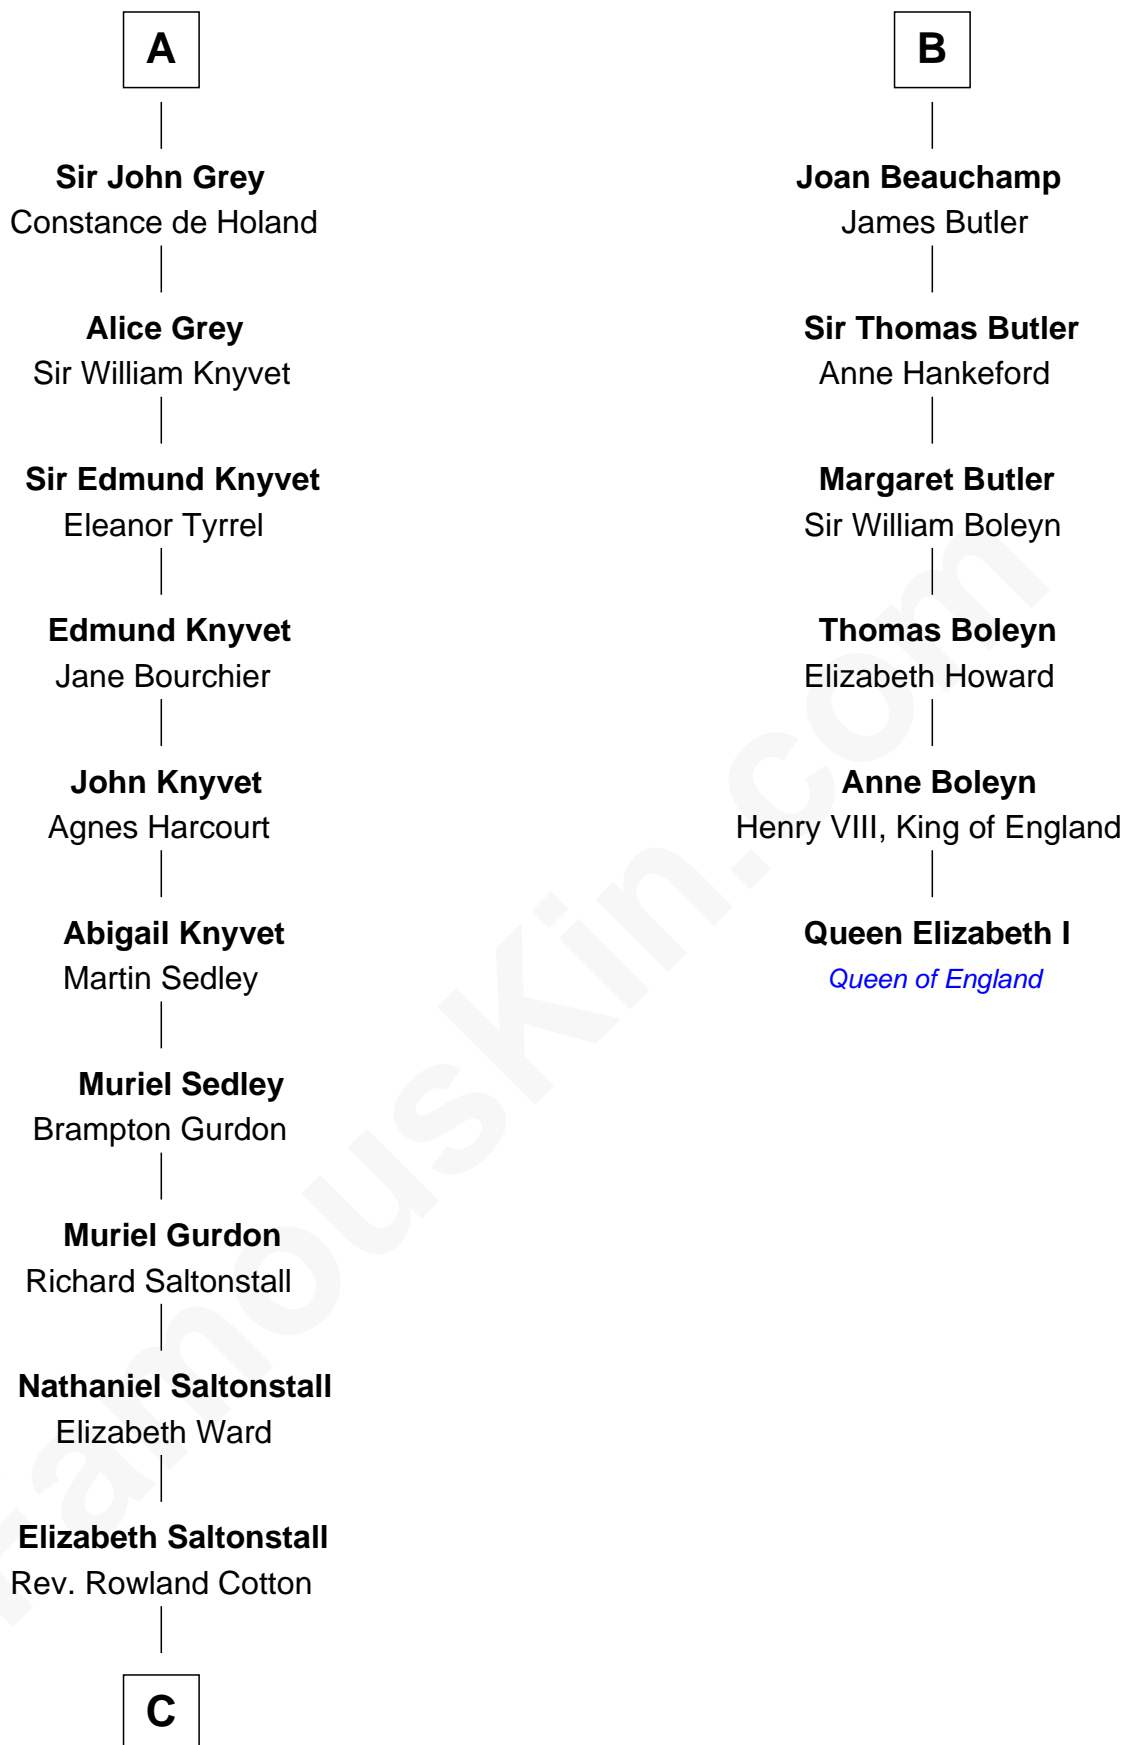

FamousKin.com

Relationship Chart of

Horace Gray

U.S. Supreme Court Justice

12th cousin 9 times removed of

Queen Elizabeth I

Queen of England

C