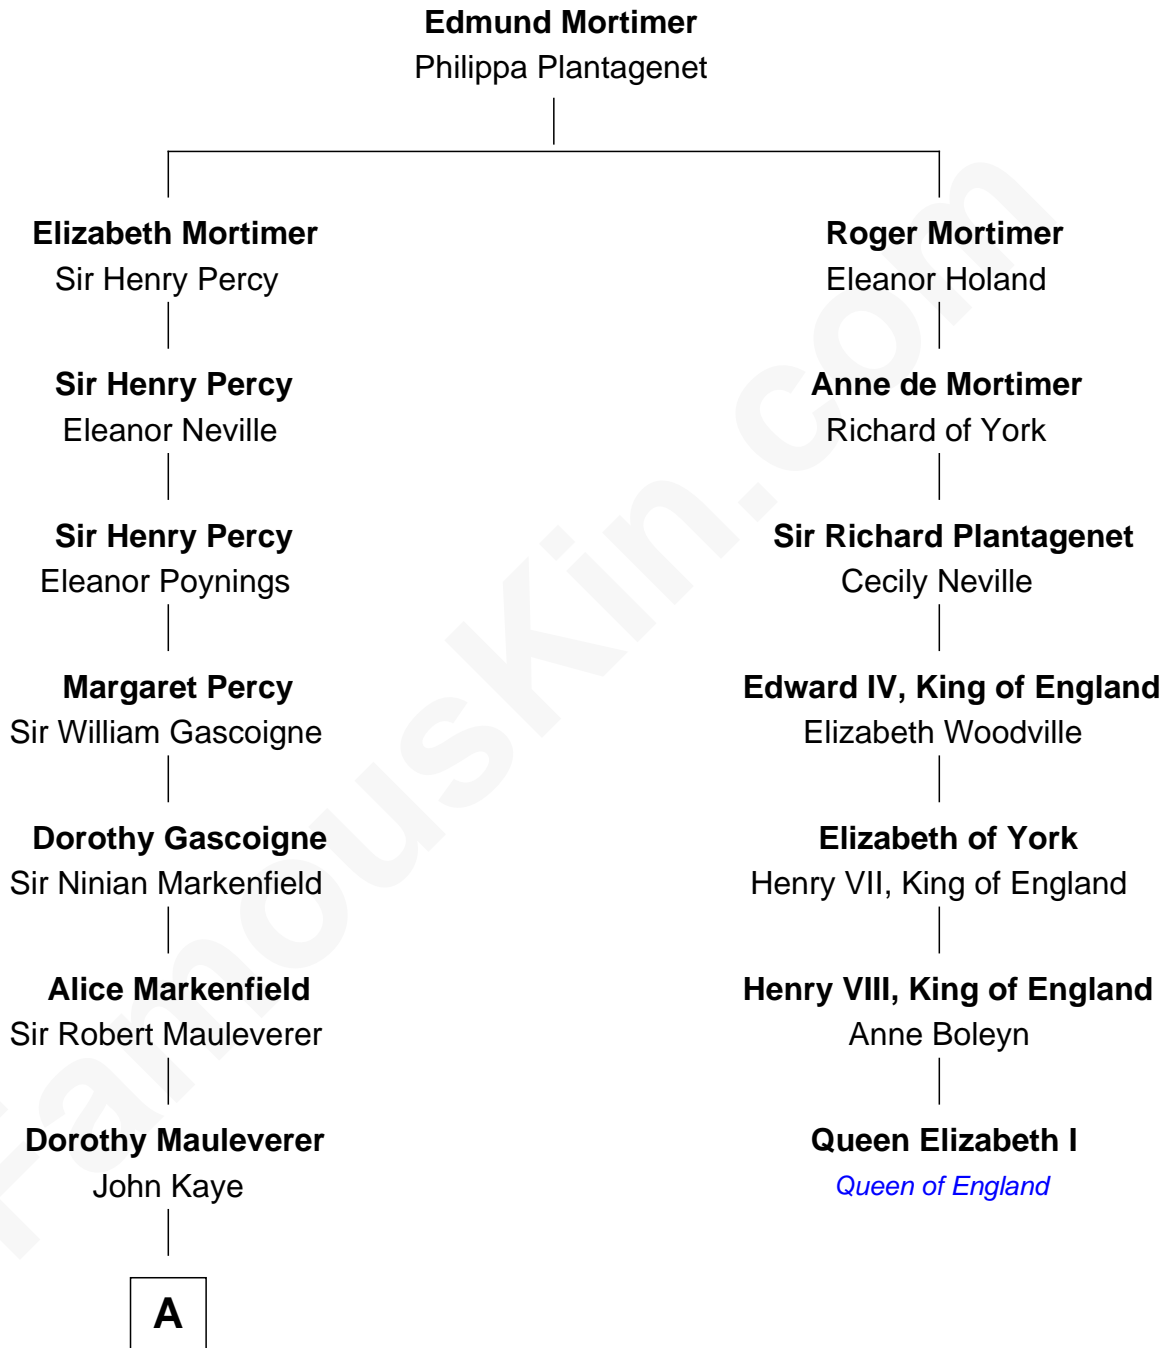

## Relationship Chart of

### Horace Gray

*U.S. Supreme Court Justice*

6th cousin 10 times removed of

### Queen Elizabeth I

*Queen of England*

**A**

Robert Kaye

Anne Flower

Grace Kaye

Richard Saltonstall

Richard Saltonstall