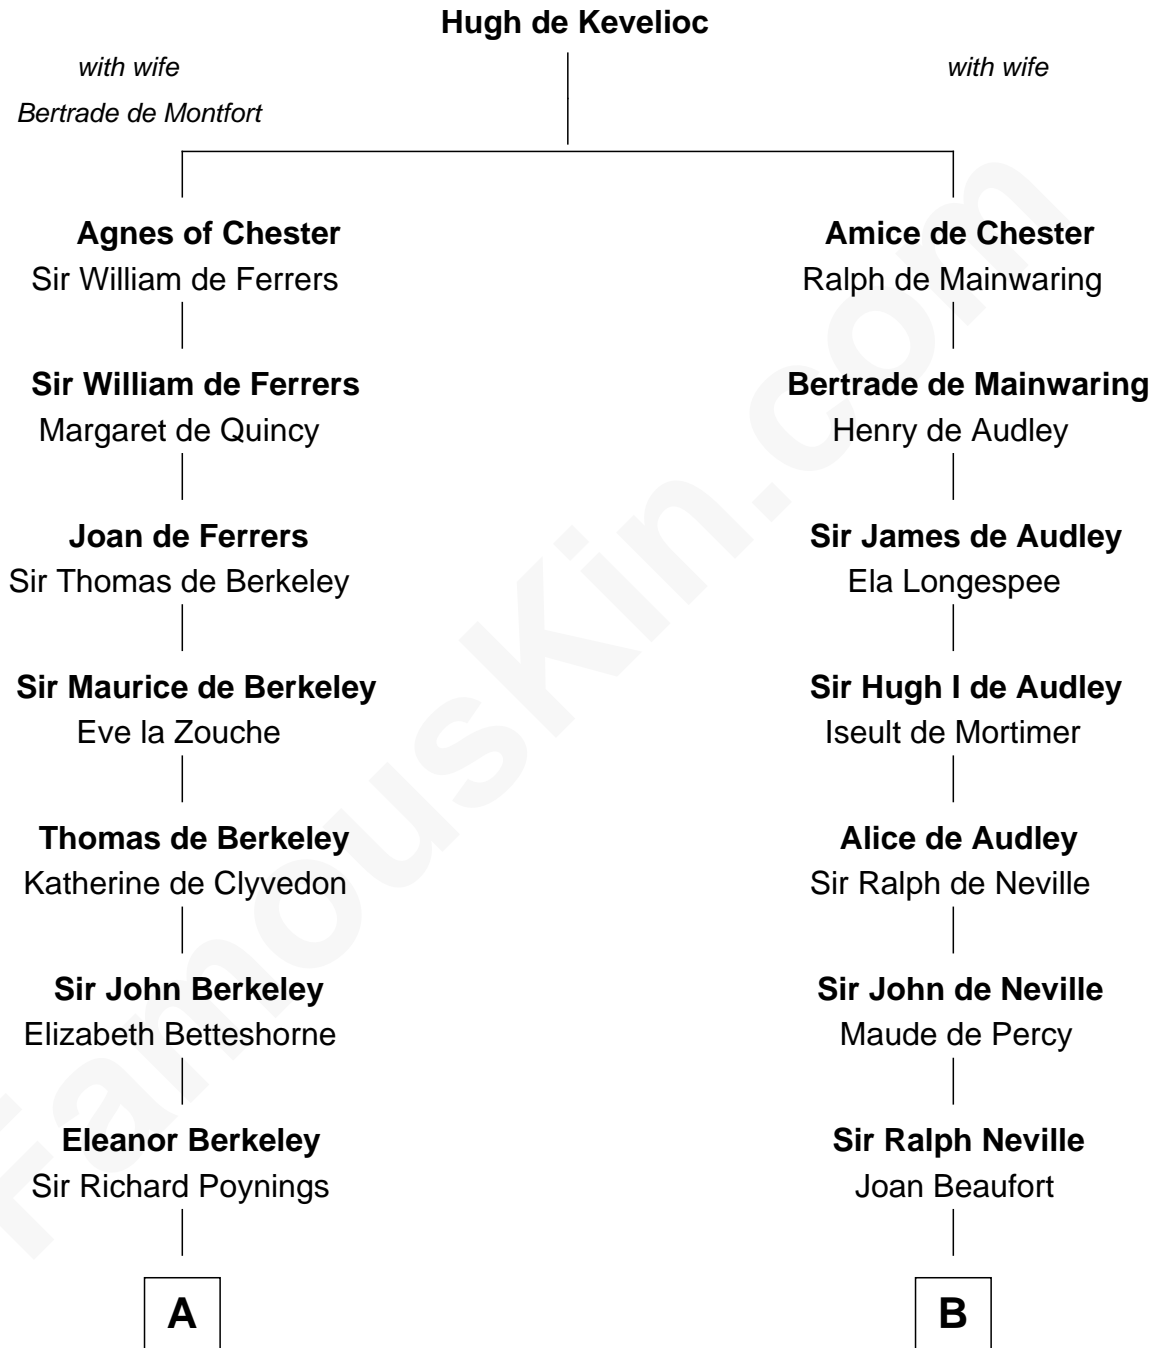

FamousKin.com

Relationship Chart of

Horace Gray

U.S. Supreme Court Justice

11th cousin 10 times removed of

Queen Elizabeth I

Queen of England

C

—
Joanna Cotton
Rev. John Brown

—
Elizabeth Brown
John Chipman

—
Elizabeth Chipman
William Gray

—
Horace Gray
Harriet Upham

—
Horace Gray
U.S. Supreme Court Justice