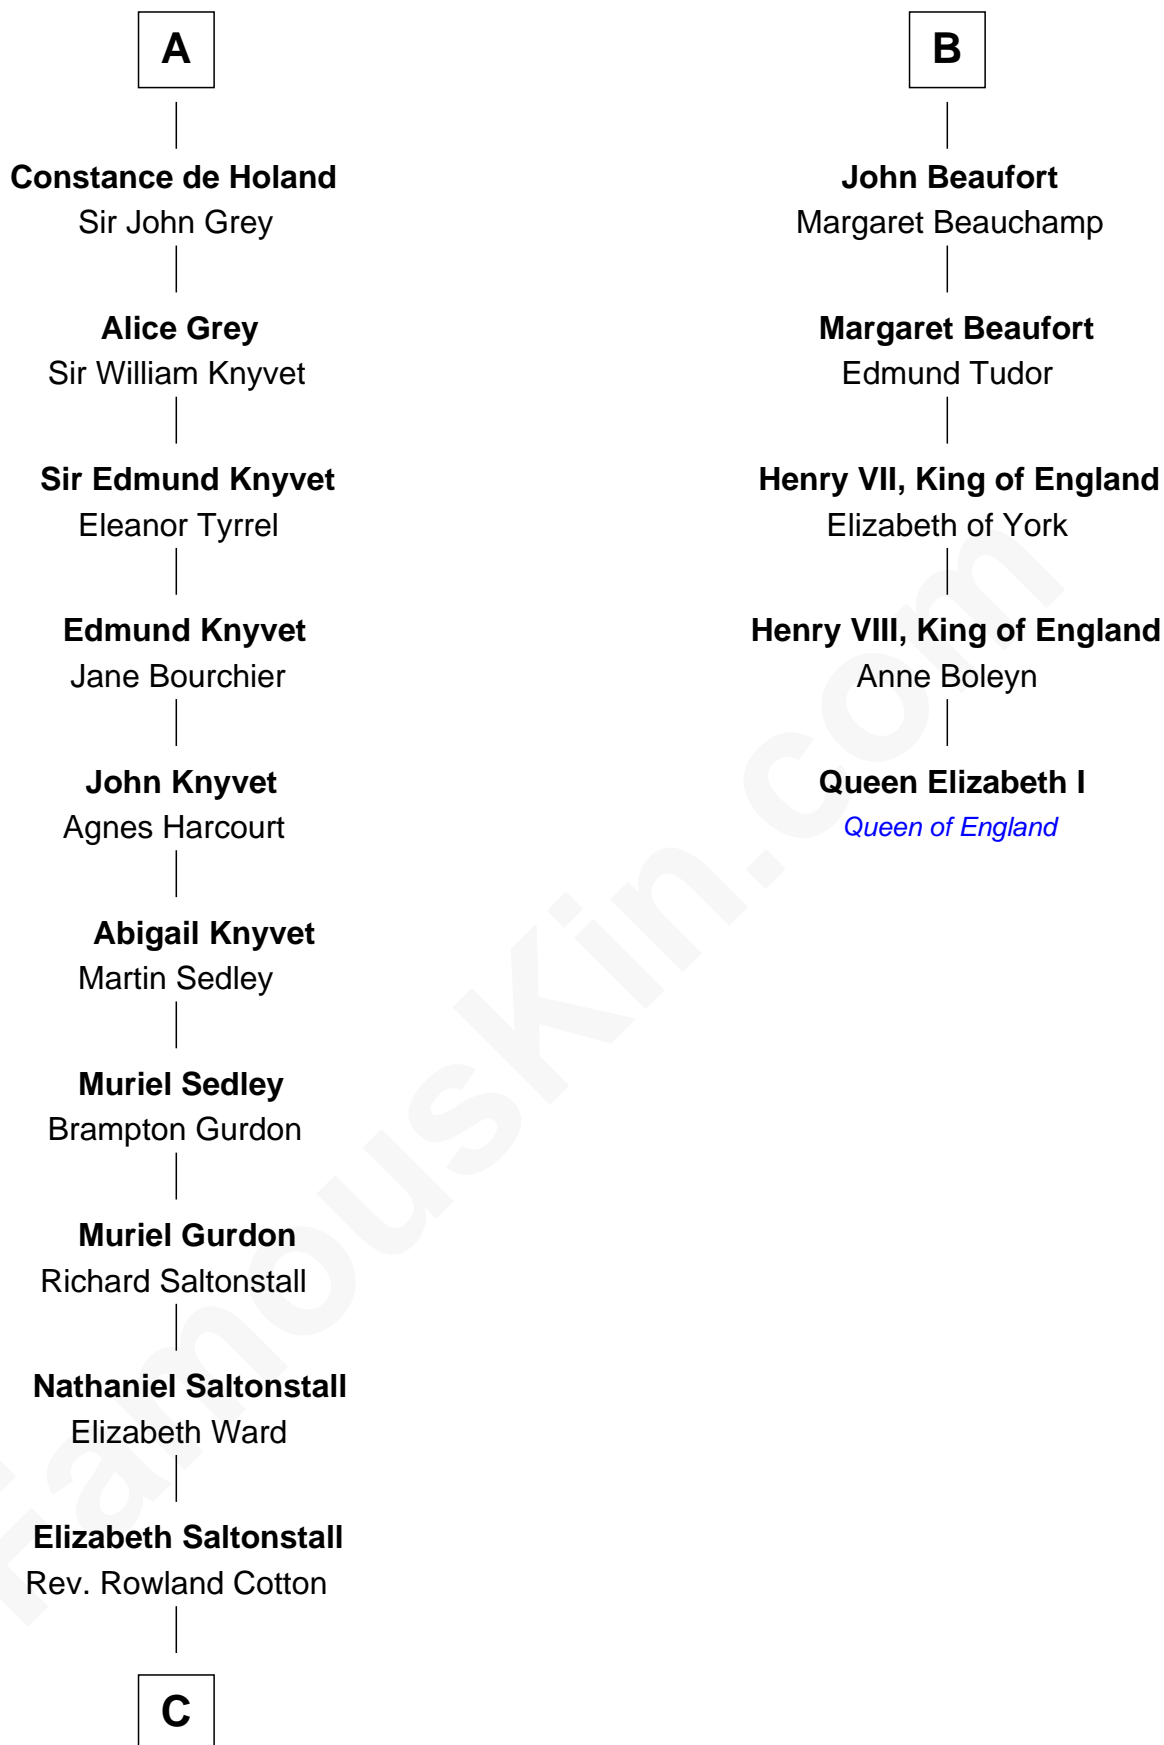

## Relationship Chart of

### Horace Gray

*U.S. Supreme Court Justice*

11th cousin 10 times removed of

### Queen Elizabeth I

*Queen of England*

Andrew II, King of Hungary

**C**

**Joanna Cotton**  
Rev. John Brown

**Elizabeth Brown**  
John Chipman

**Elizabeth Chipman**  
William Gray

**Horace Gray**  
Harriet Upham

**Horace Gray**  
*U.S. Supreme Court Justice*

FamousKin.com