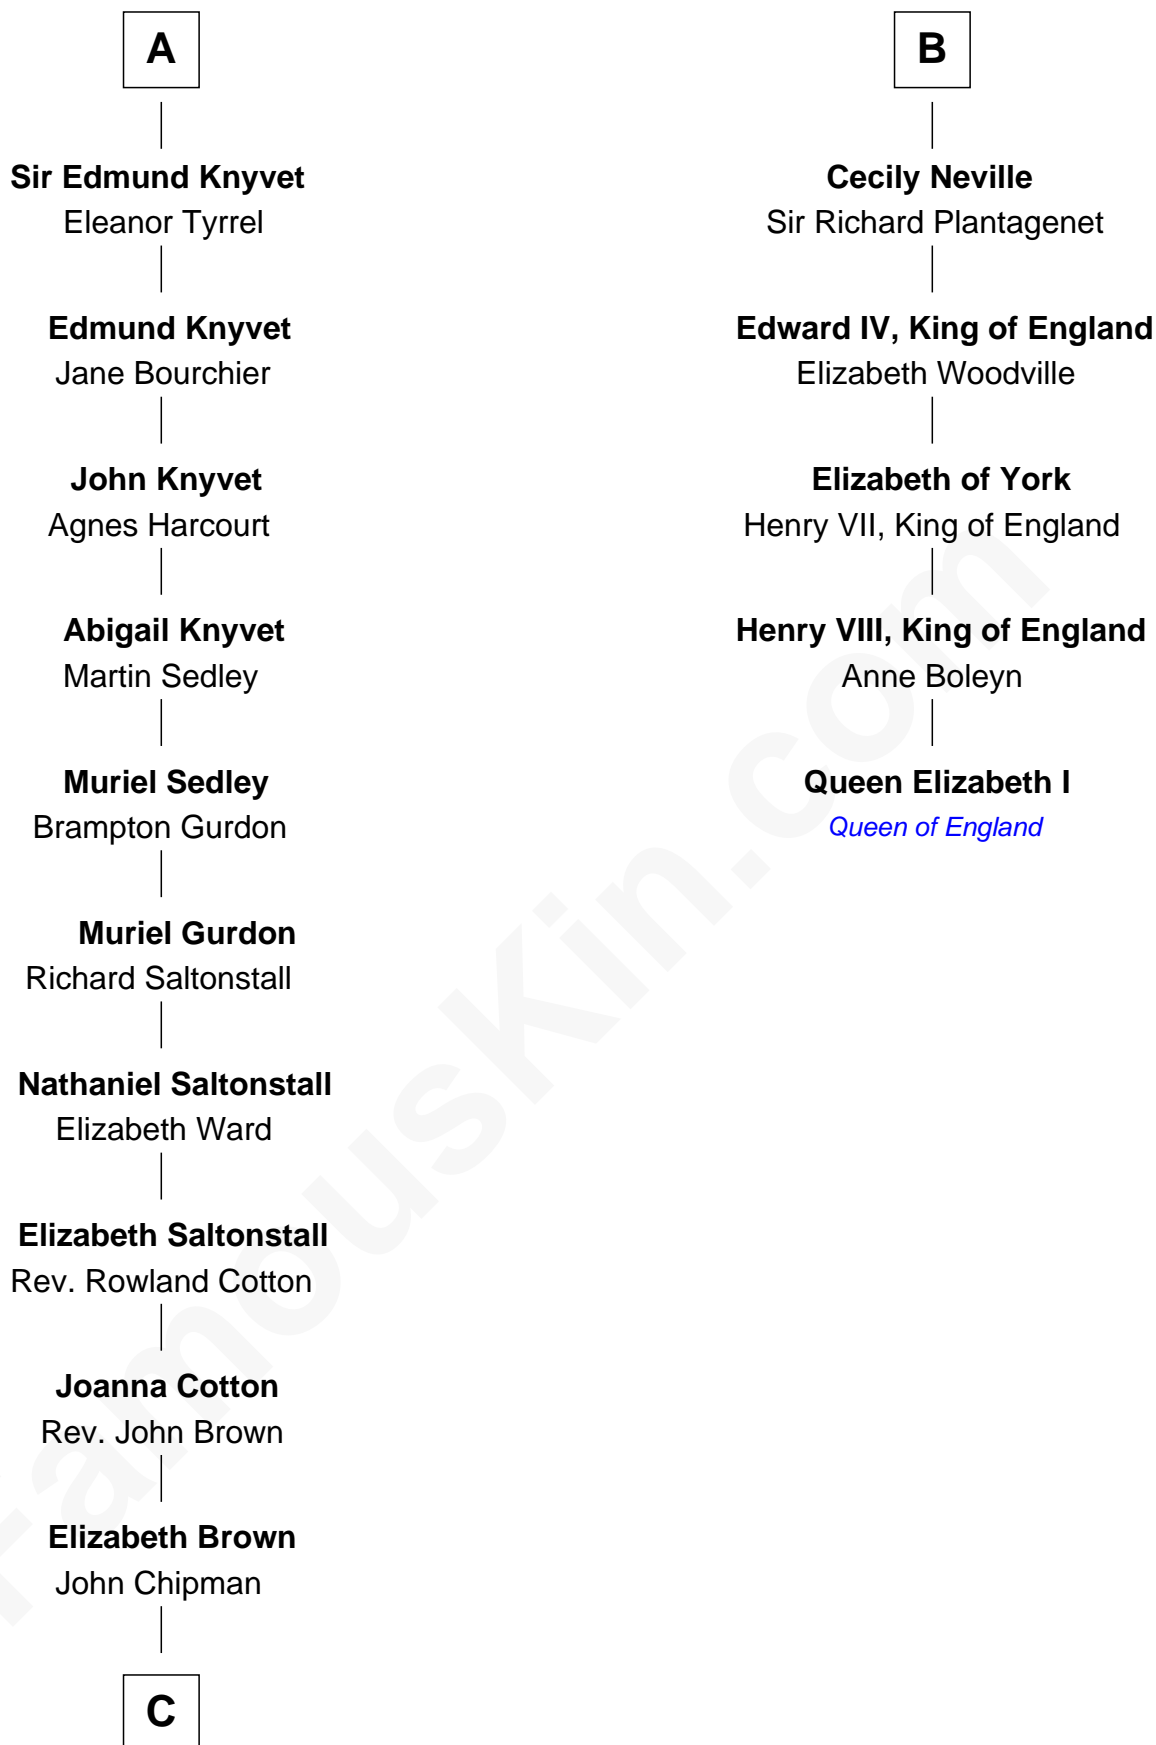

## Relationship Chart of

### Horace Gray

*U.S. Supreme Court Justice*

11th cousin 8 times removed of

### Queen Elizabeth I

*Queen of England*

**C**

—  
**Elizabeth Chipman**

William Gray

—  
**Horace Gray**

Harriet Upham

—  
**Horace Gray**