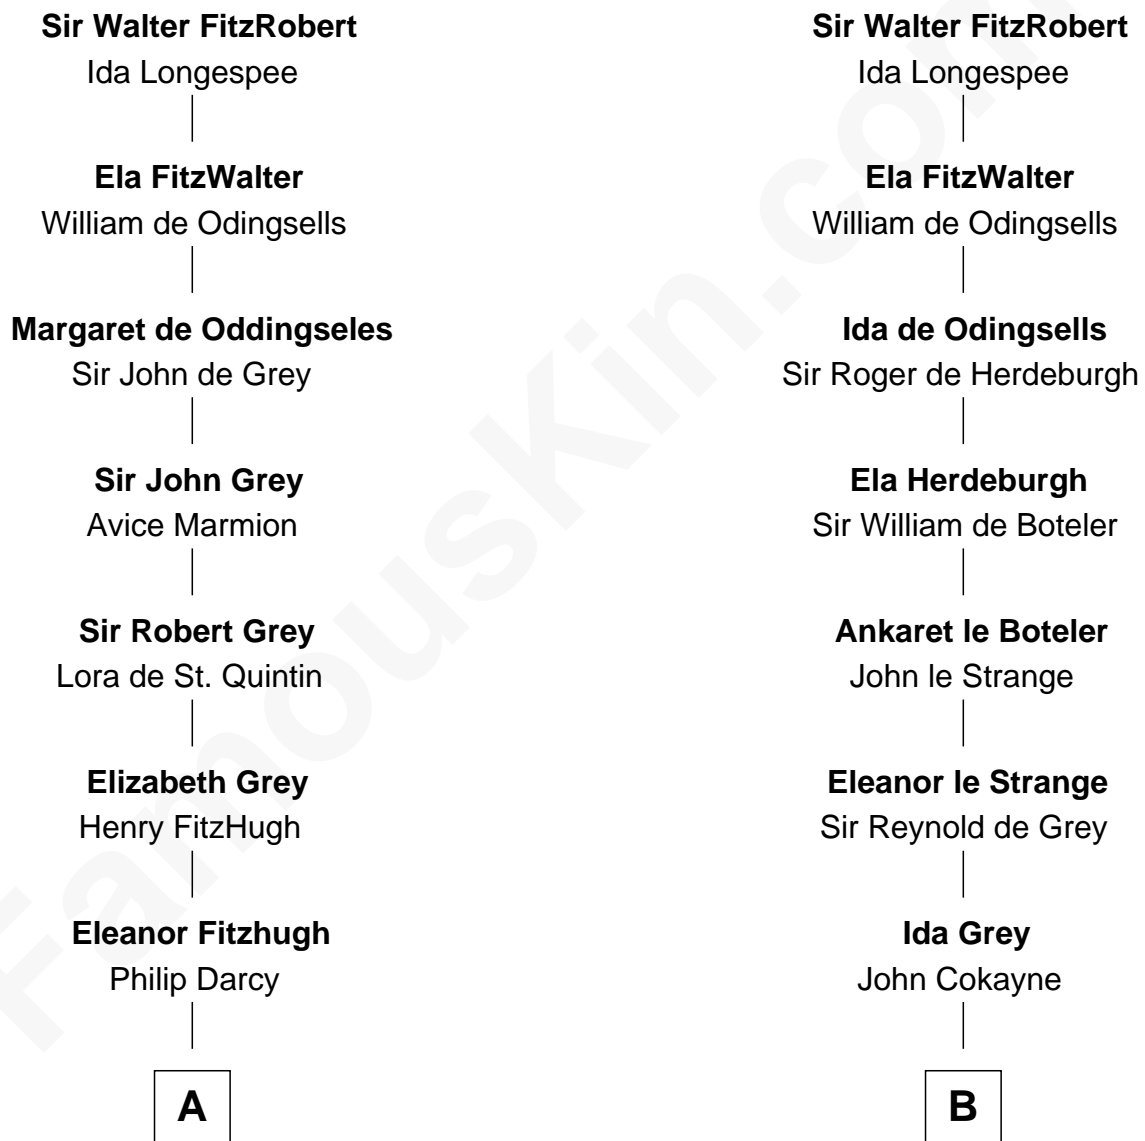

FamousKin.com

Relationship Chart of

Horace Gray

U.S. Supreme Court Justice

12th cousin 9 times removed of

Queen Elizabeth I

Queen of England

Robert Fitzwalter

Rohese - - - - -

C

Joanna Cotton
Rev. John Brown

Elizabeth Brown
John Chipman

Elizabeth Chipman
William Gray

Horace Gray
Harriet Upham

Horace Gray
U.S. Supreme Court Justice

FamousKin.com