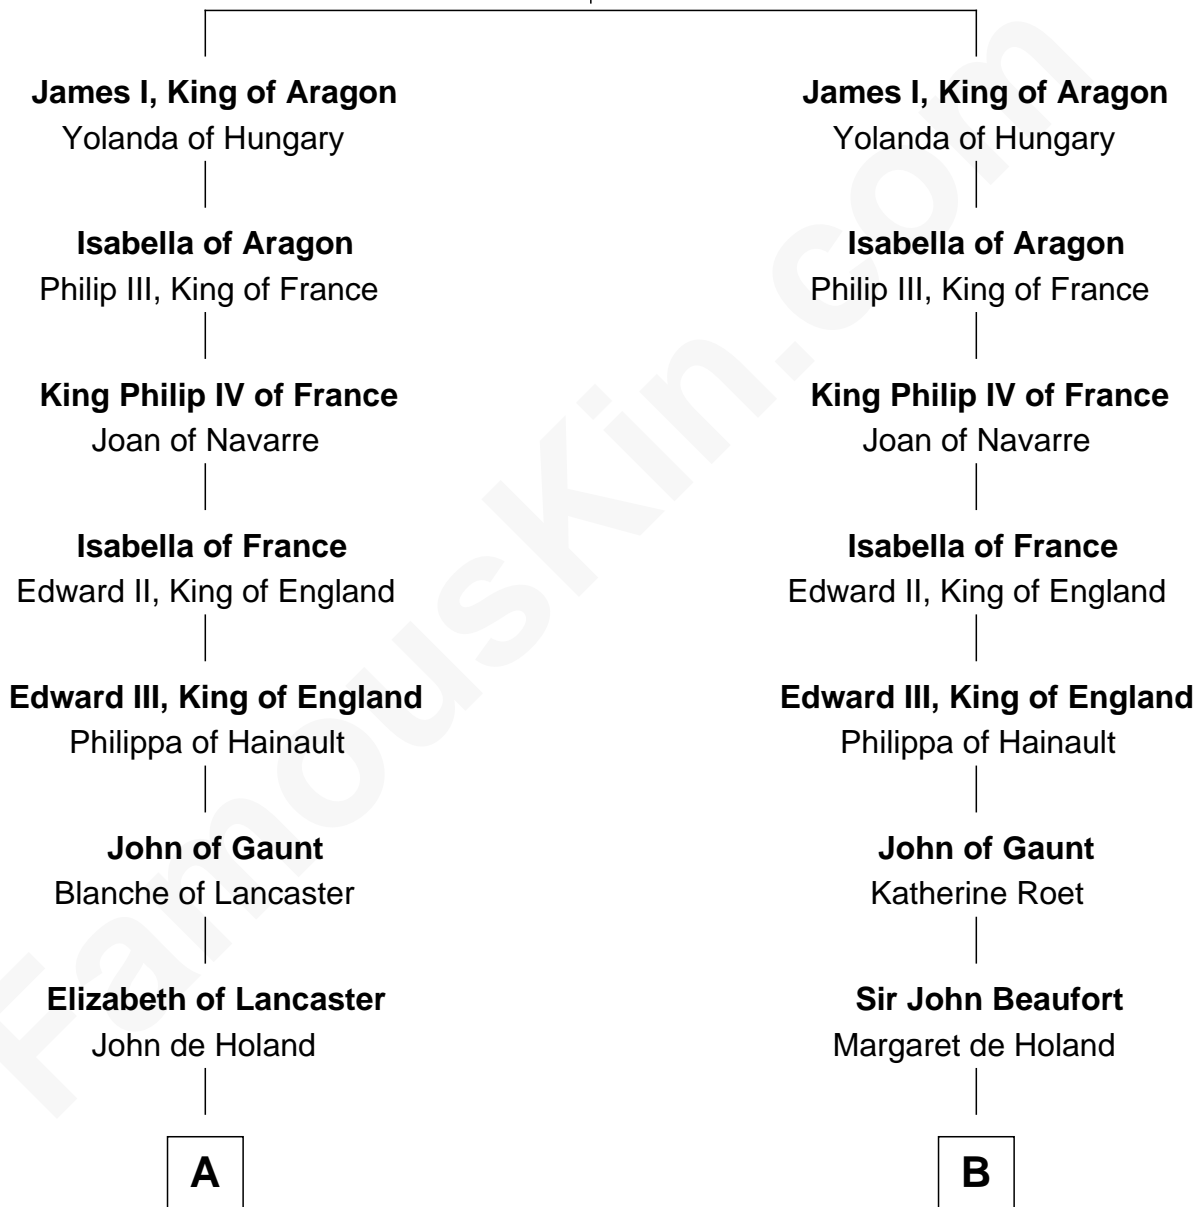

FamousKin.com

Relationship Chart of

Horace Gray

U.S. Supreme Court Justice

11th cousin 10 times removed of

Queen Elizabeth I

Queen of England

Pedro II, King of Aragon

Maria of Montpellier

C

Joanna Cotton
Rev. John Brown

Elizabeth Brown
John Chipman

Elizabeth Chipman
William Gray

Horace Gray
Harriet Upham

Horace Gray
U.S. Supreme Court Justice

FamousKin.com