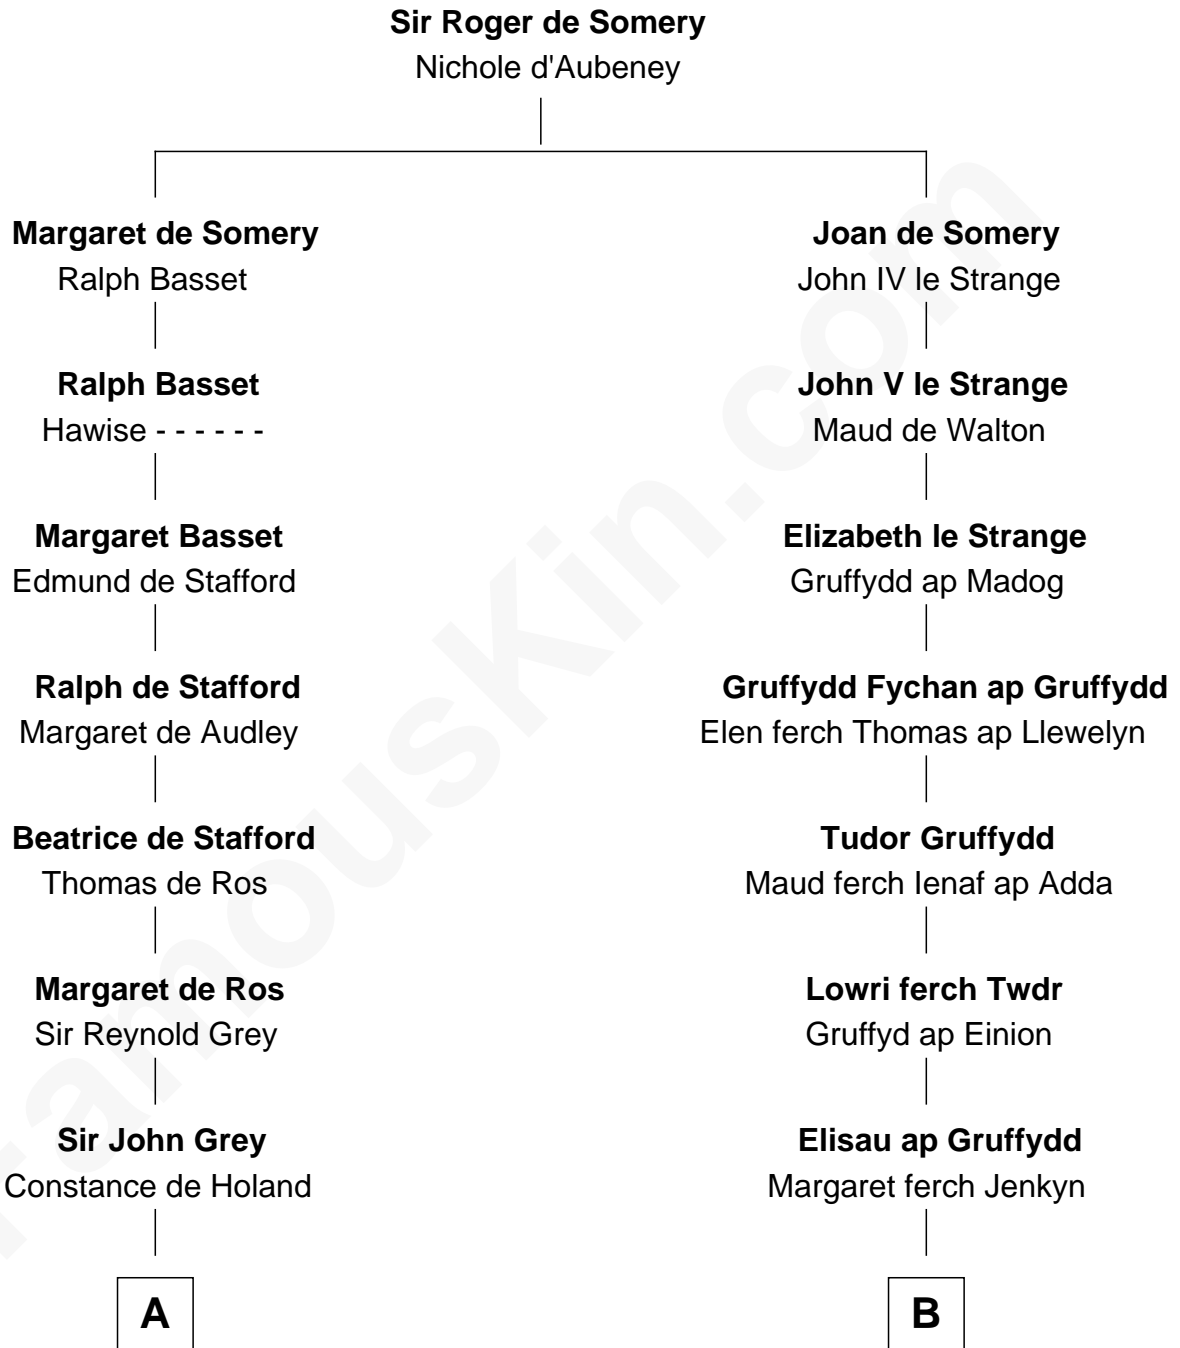

FamousKin.com

Relationship Chart of

Horace Gray

U.S. Supreme Court Justice

12th cousin 8 times removed of

Elihu Yale

Benefactor and Namesake of Yale College

C

Elizabeth Brown

John Chipman

Elizabeth Chipman

William Gray

Horace Gray

Harriet Upham

Horace Gray

U.S. Supreme Court Justice