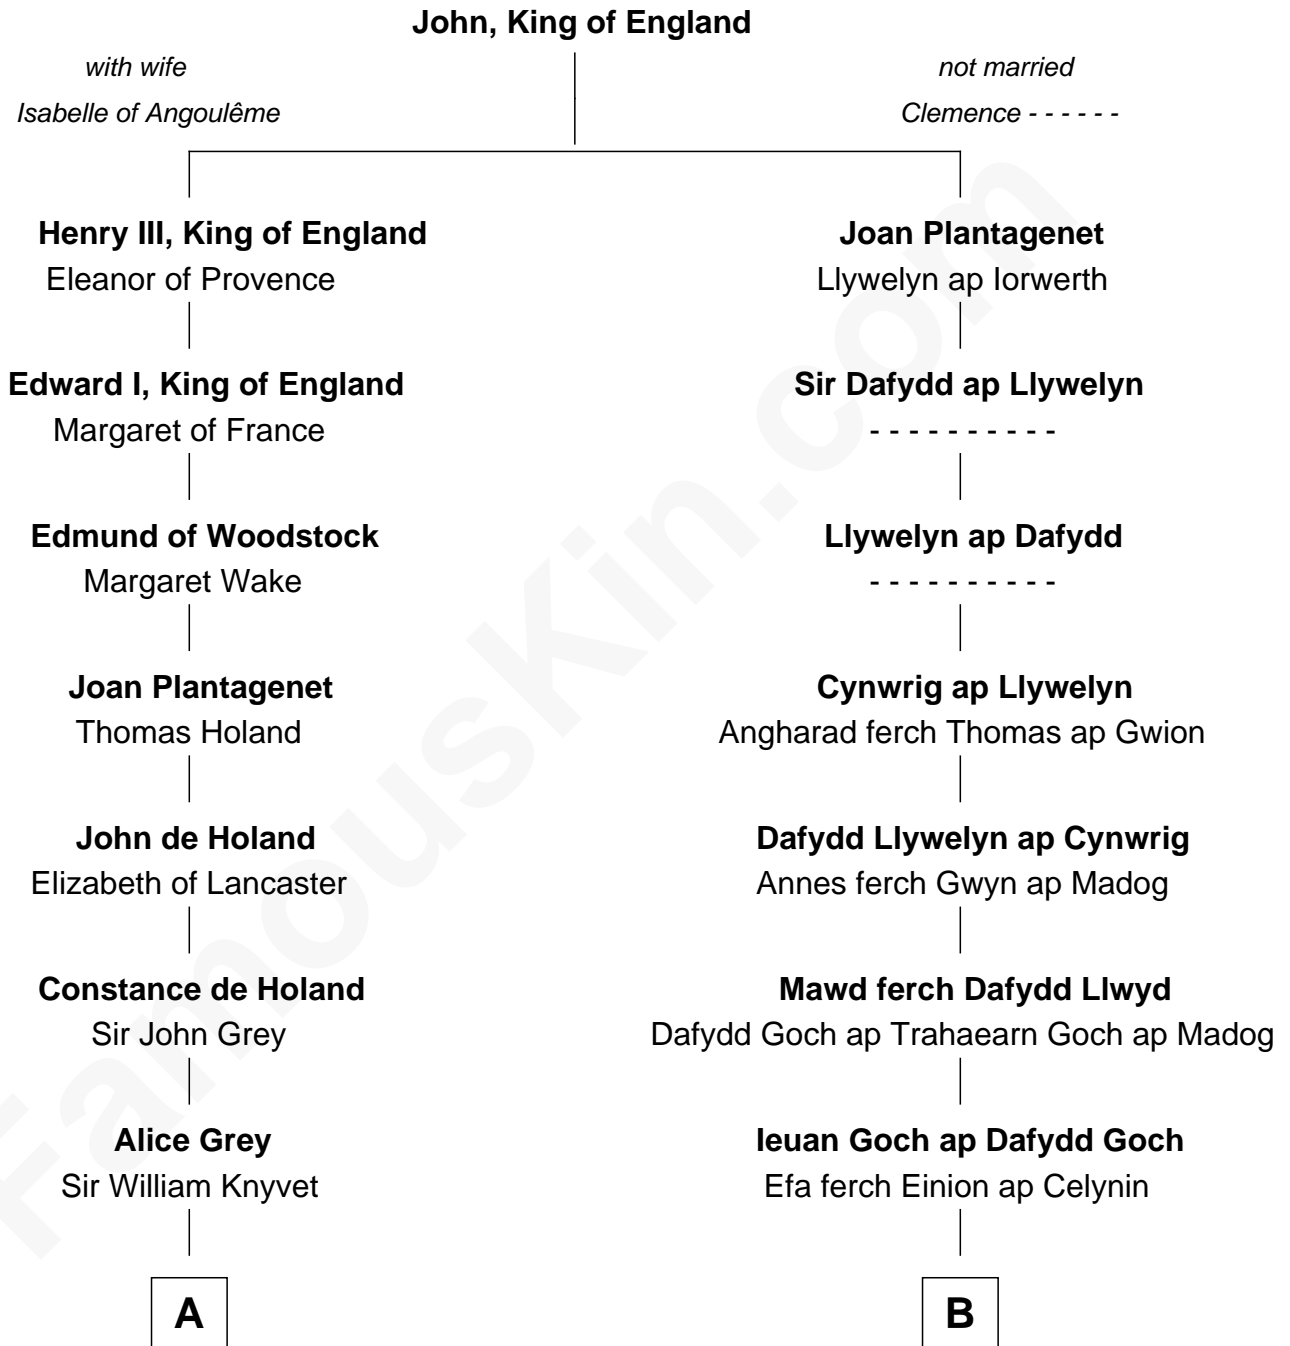

FamousKin.com Relationship Chart of

Horace Gray

U.S. Supreme Court Justice

17th cousin 2 times removed of

Elihu Yale

Benefactor and Namesake of Yale College

C

—
Elizabeth Chipman

William Gray

—
Horace Gray

Harriet Upham

—
Horace Gray

U.S. Supreme Court Justice

FamousKin.com