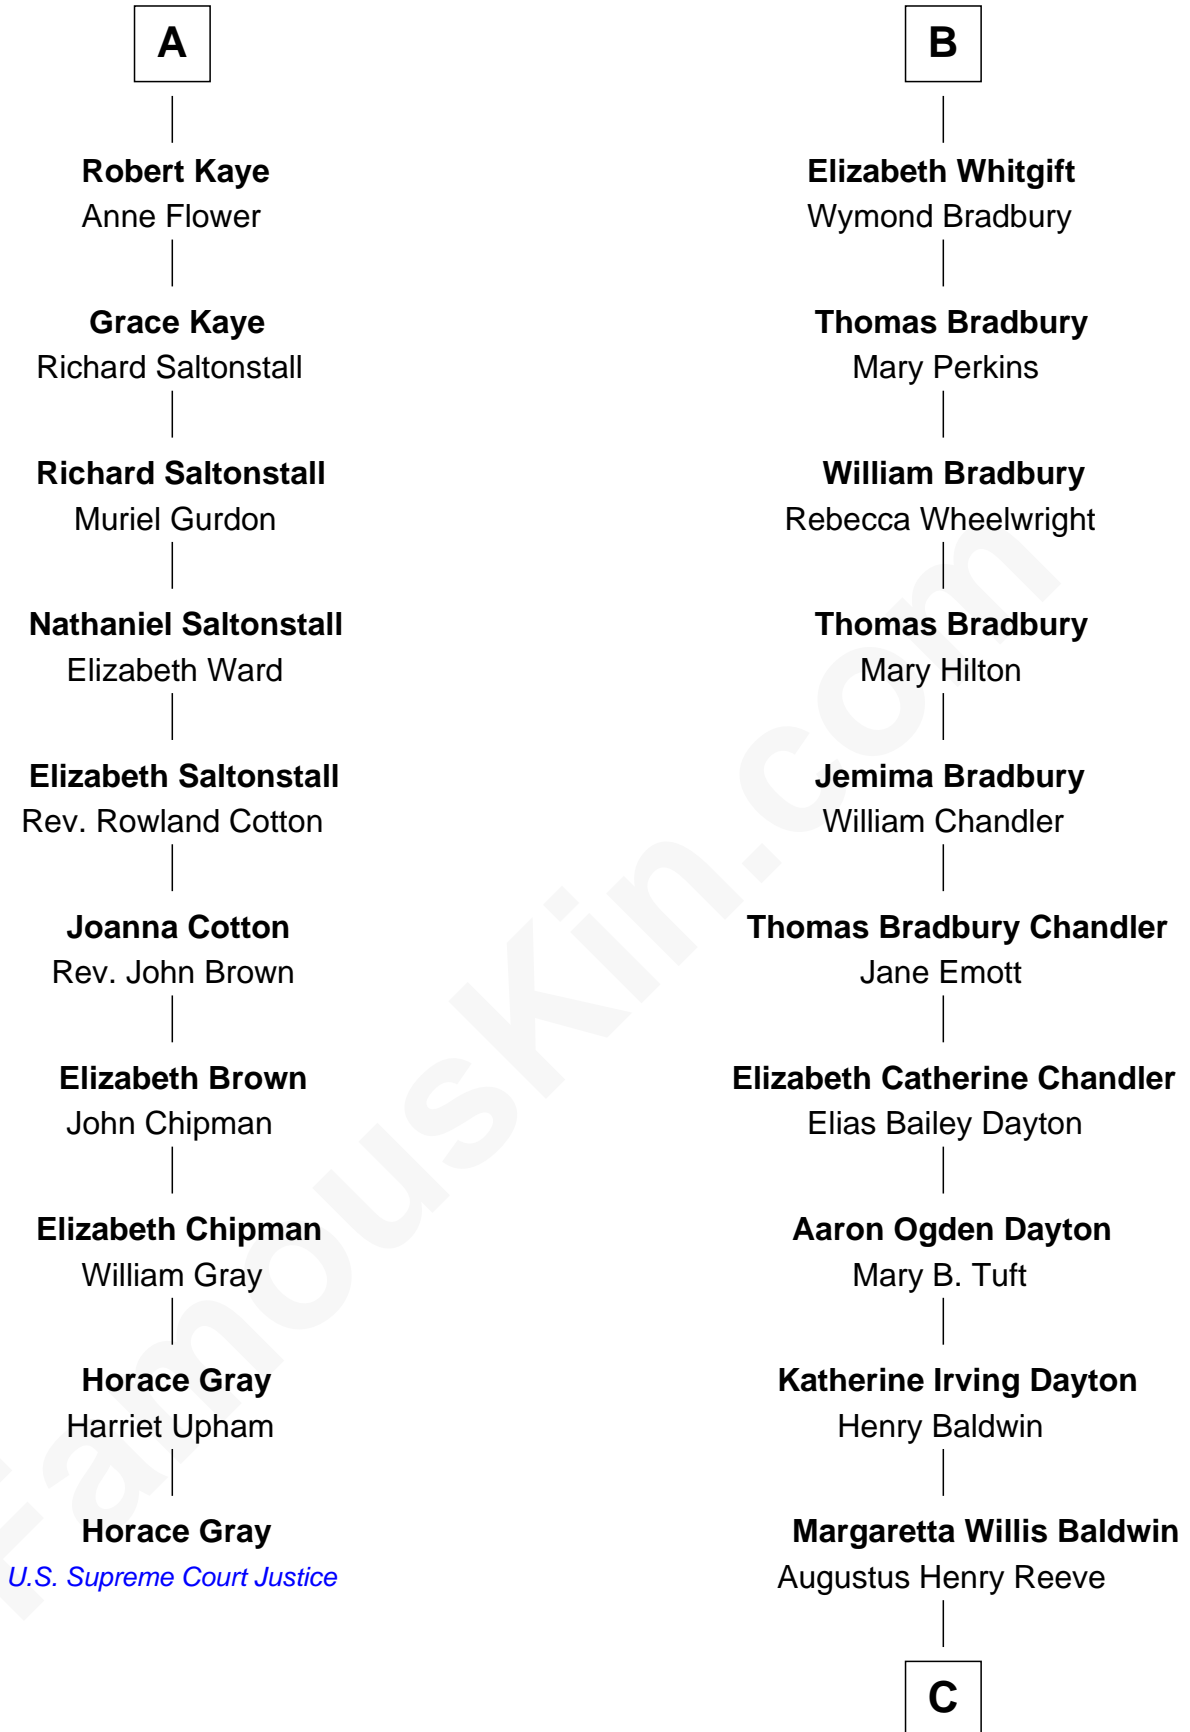

FamousKin.com Relationship Chart of

Horace Gray

U.S. Supreme Court Justice

16th cousin 3 times removed of

Christopher Reeve

Movie Actor

William Pert
Joan le Scrope

C