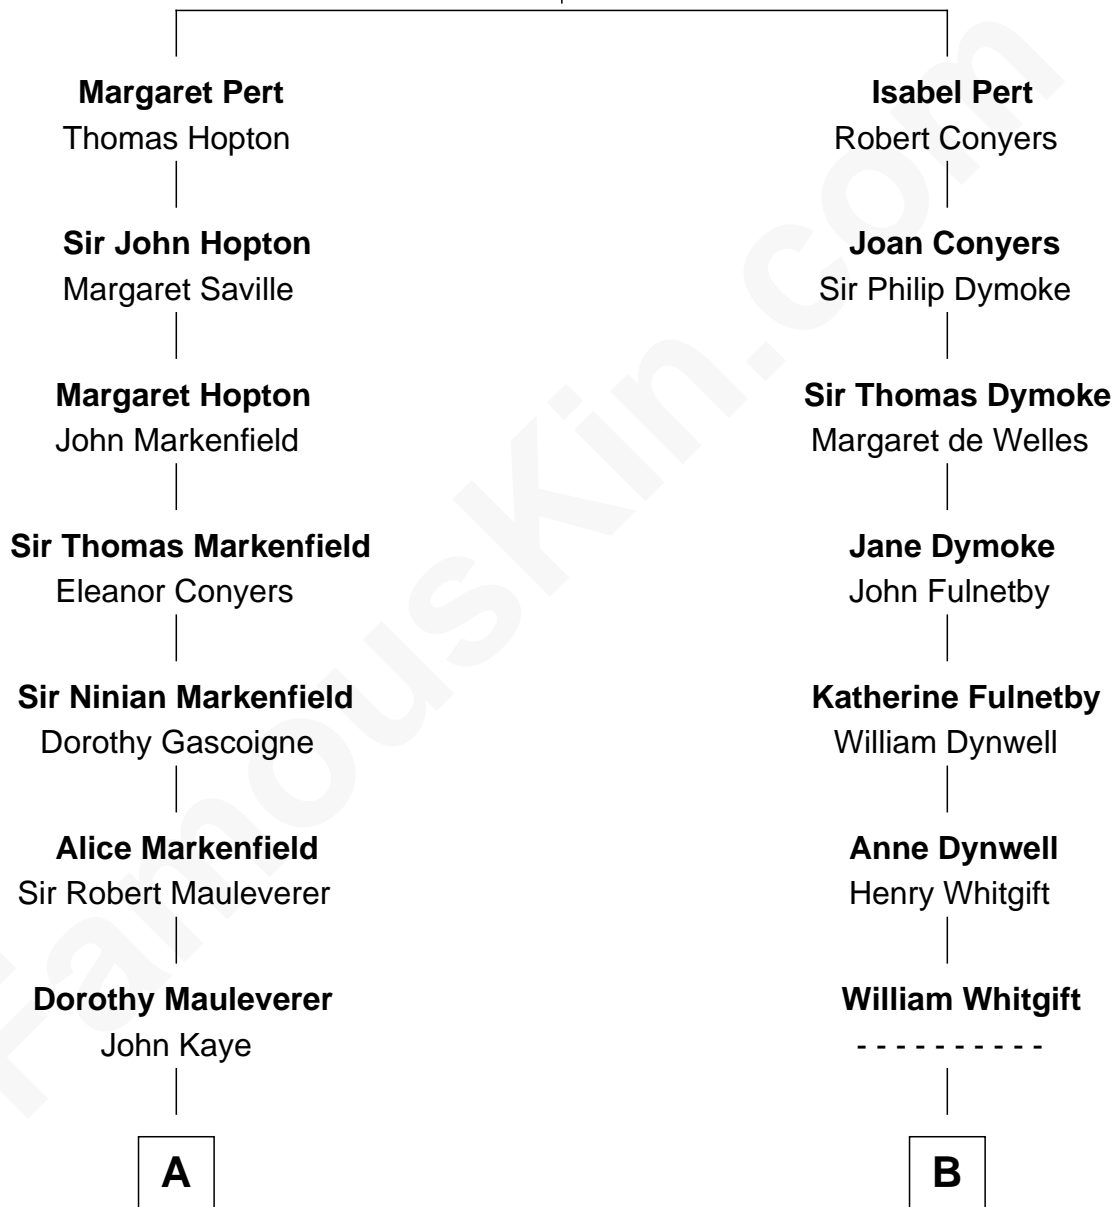

FamousKin.com Relationship Chart of

Horace Gray

U.S. Supreme Court Justice

16th cousin 3 times removed of

Christopher Reeve

Movie Actor

William Pert
Joan le Scrope

C

Richard Henry Reeve

Anne Conrad D'Olier

Franklin D'Olier Reeve

Barbara Pitney Lamb

Christopher Reeve

Movie Actor

FamousKin.com