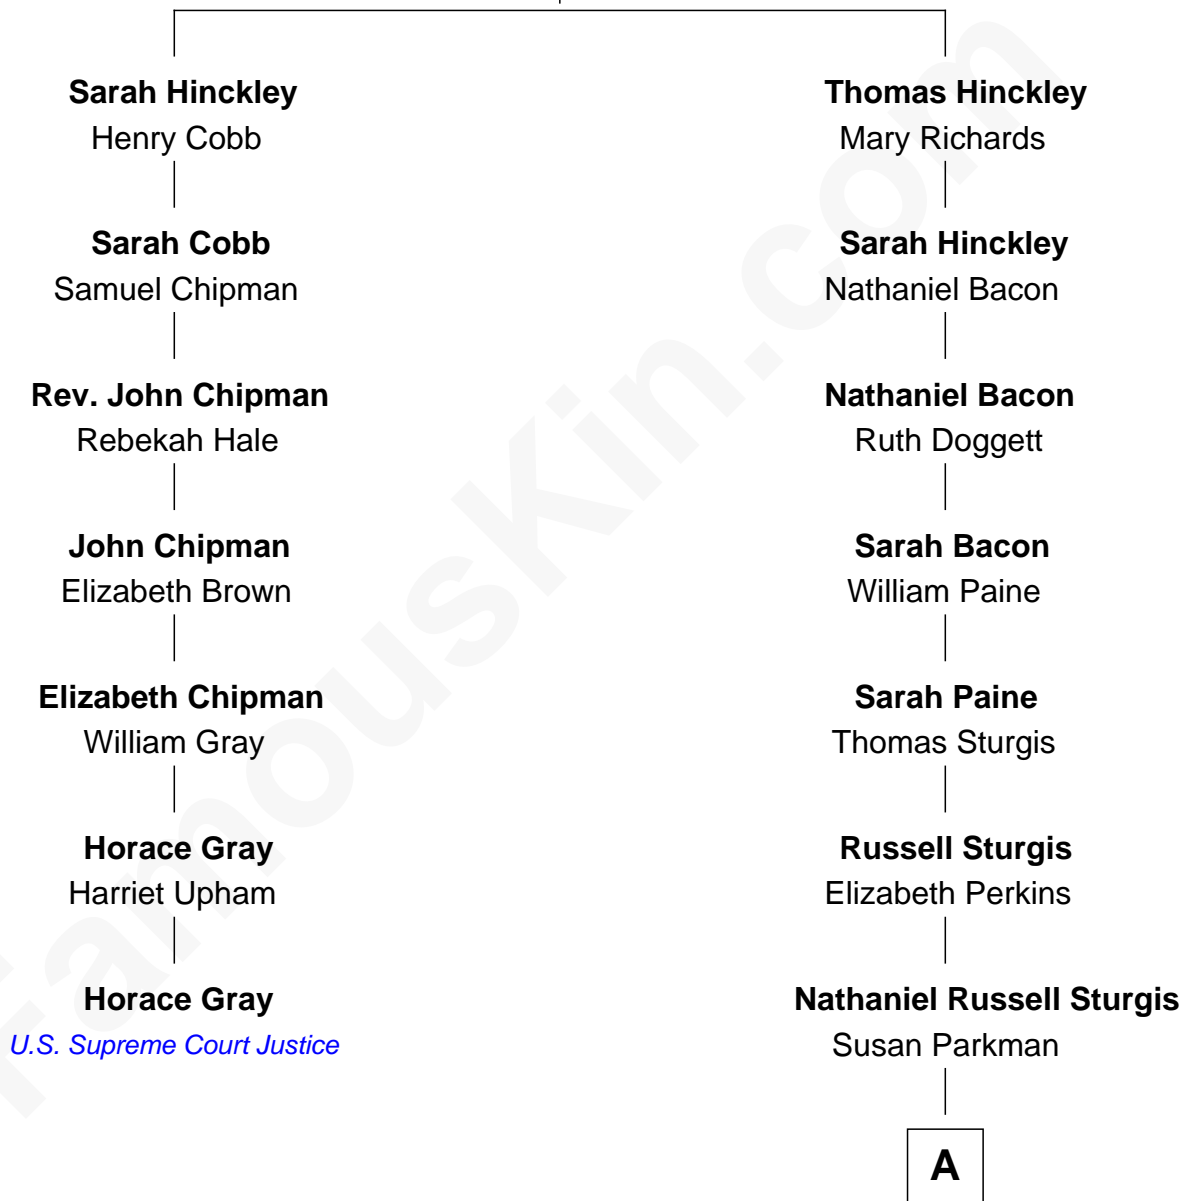

FamousKin.com

Relationship Chart of

Horace Gray

U.S. Supreme Court Justice

6th cousin 2 times removed of

Colonel Robert Gould Shaw

U.S. Civil War leader of film "Glory" fame

Samuel Hinckley

Sarah Soole

A

Sarah Blake Sturgis
Francis George Shaw

Colonel Robert Gould Shaw
Main character in film "Glory"

FamousKin.com