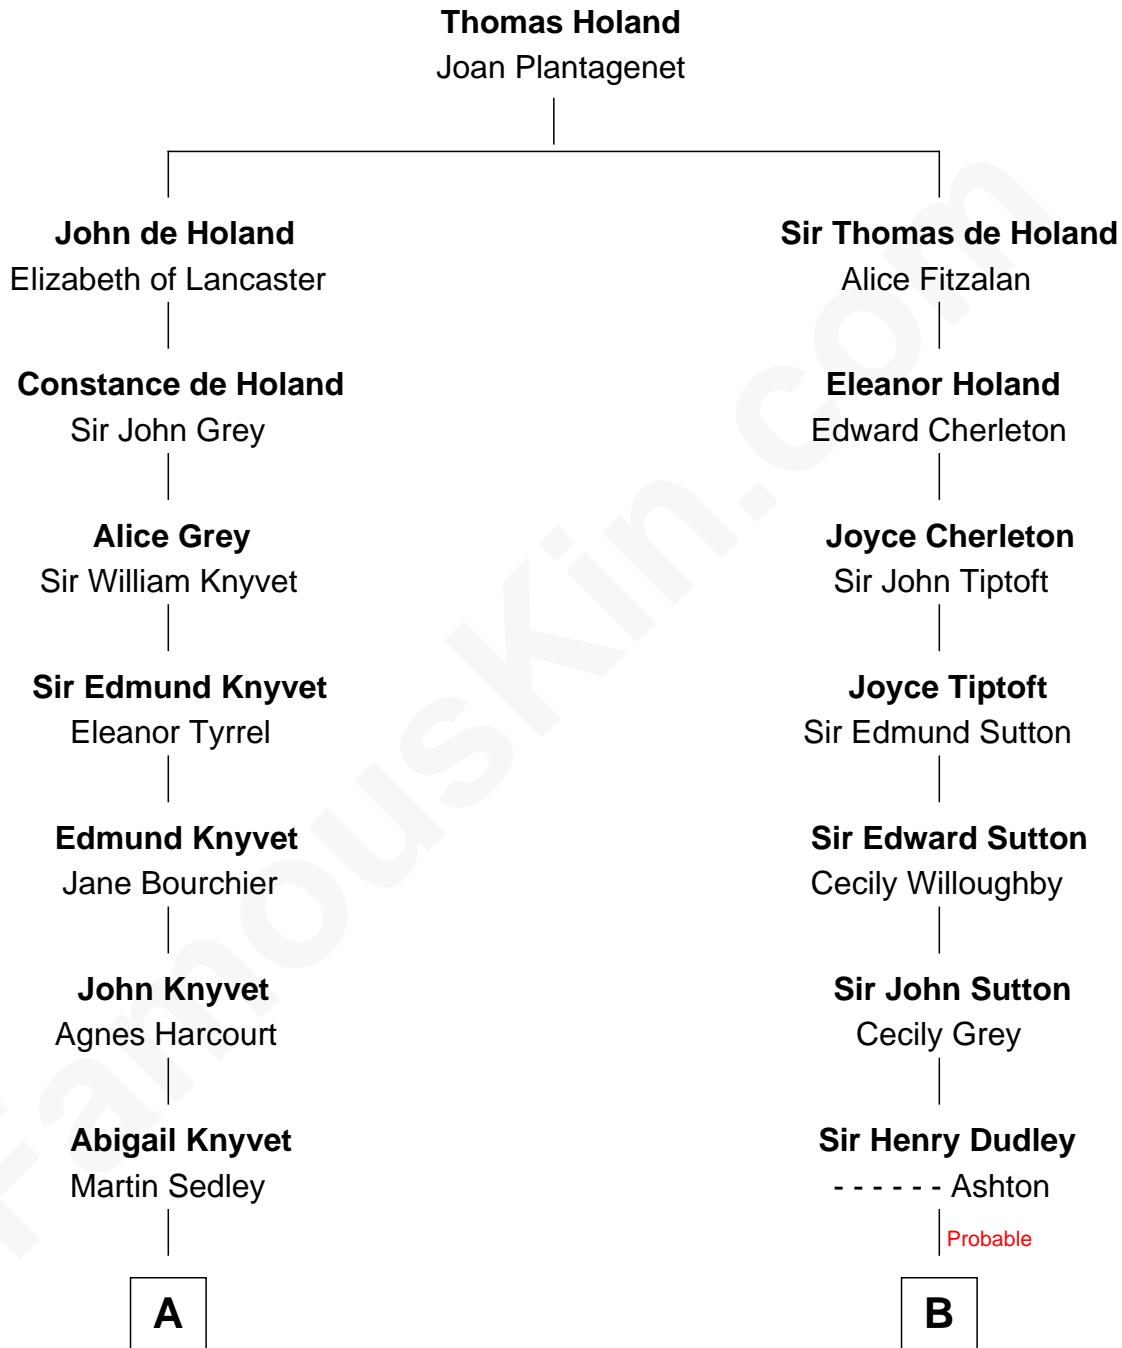

FamousKin.com

Relationship Chart of

Horace Gray

U.S. Supreme Court Justice

15th cousin 1 time removed of

Colonel Robert Gould Shaw

U.S. Civil War leader of film "Glory" fame

A