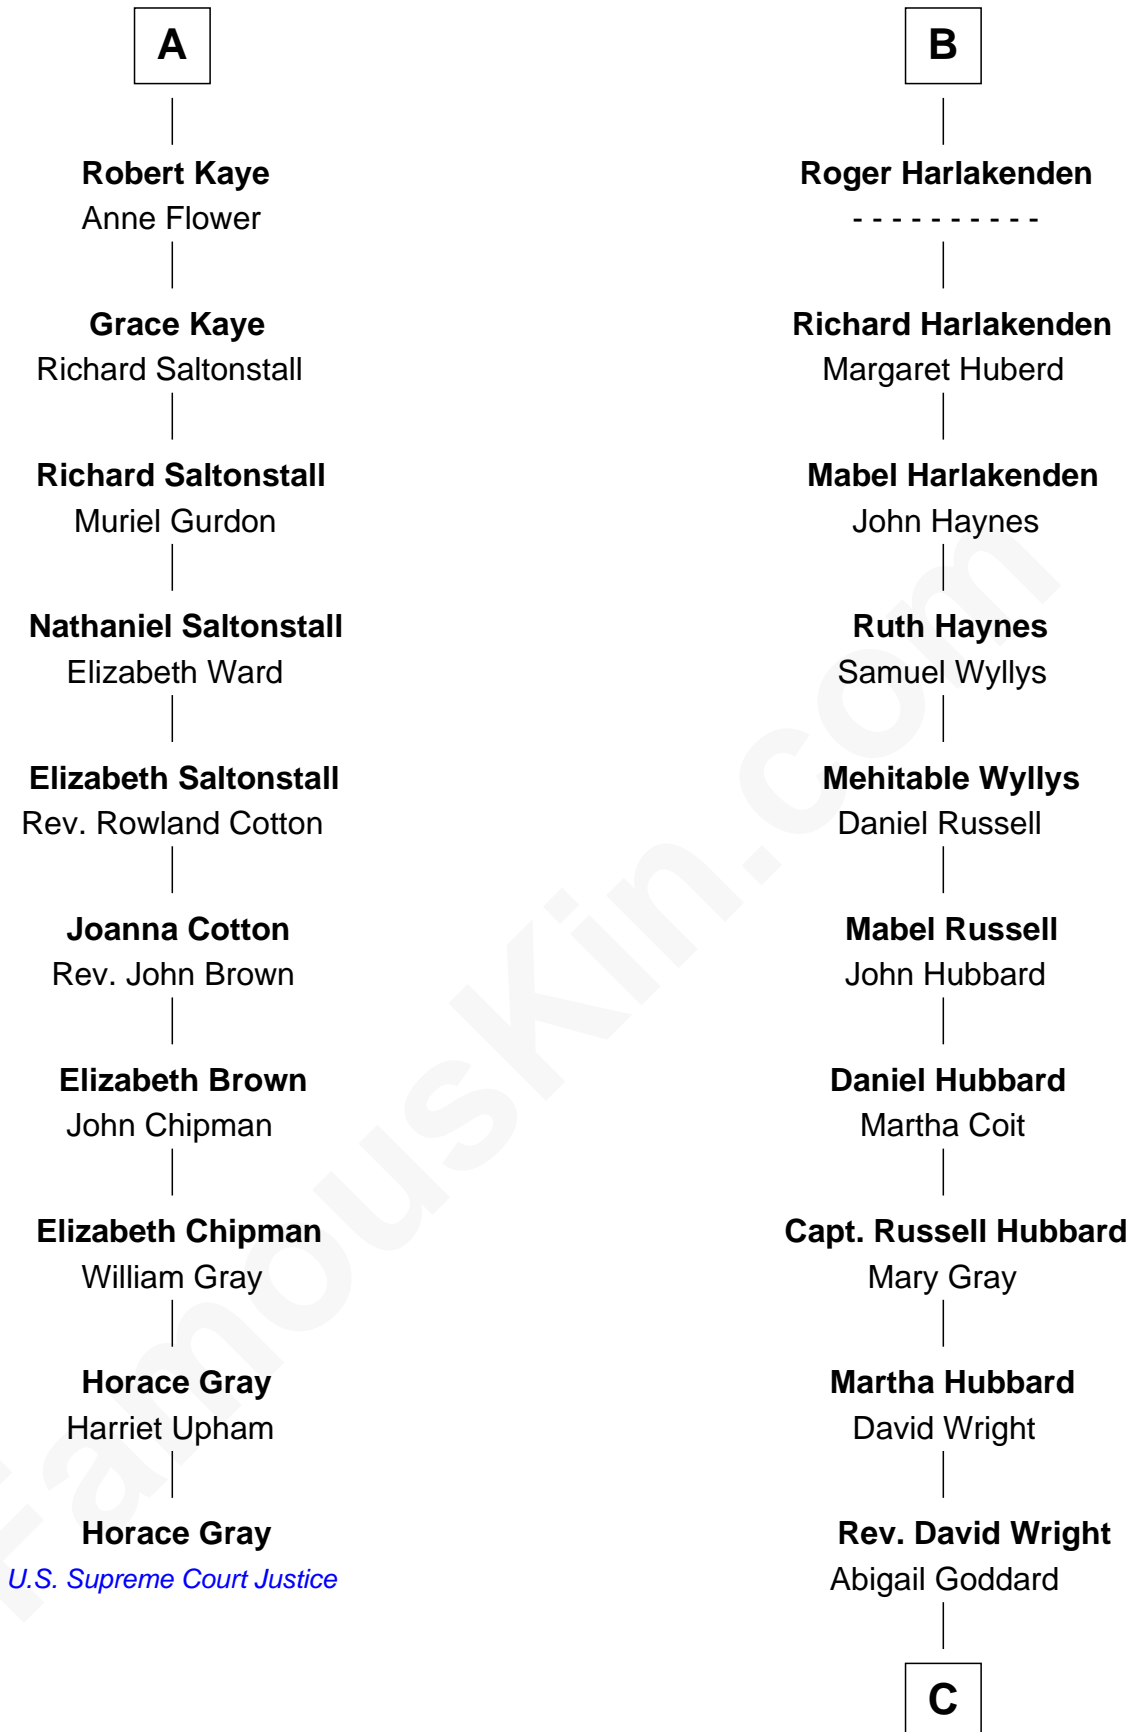

## Relationship Chart of

### Horace Gray

*U.S. Supreme Court Justice*

16th cousin 4 times removed of

**Anne Baxter**

*Movie Actress*

**Margaret de Stafford**

Sir Ralph Neville

**C**

**William Carey Wright**

Anna Lloyd Jones

**Frank Lloyd Wright**

Catherine L. Tobin

**Catherine Dorothy Wright**

Kenneth Stuart Baxter

**Anne Baxter**

*Movie Actress*