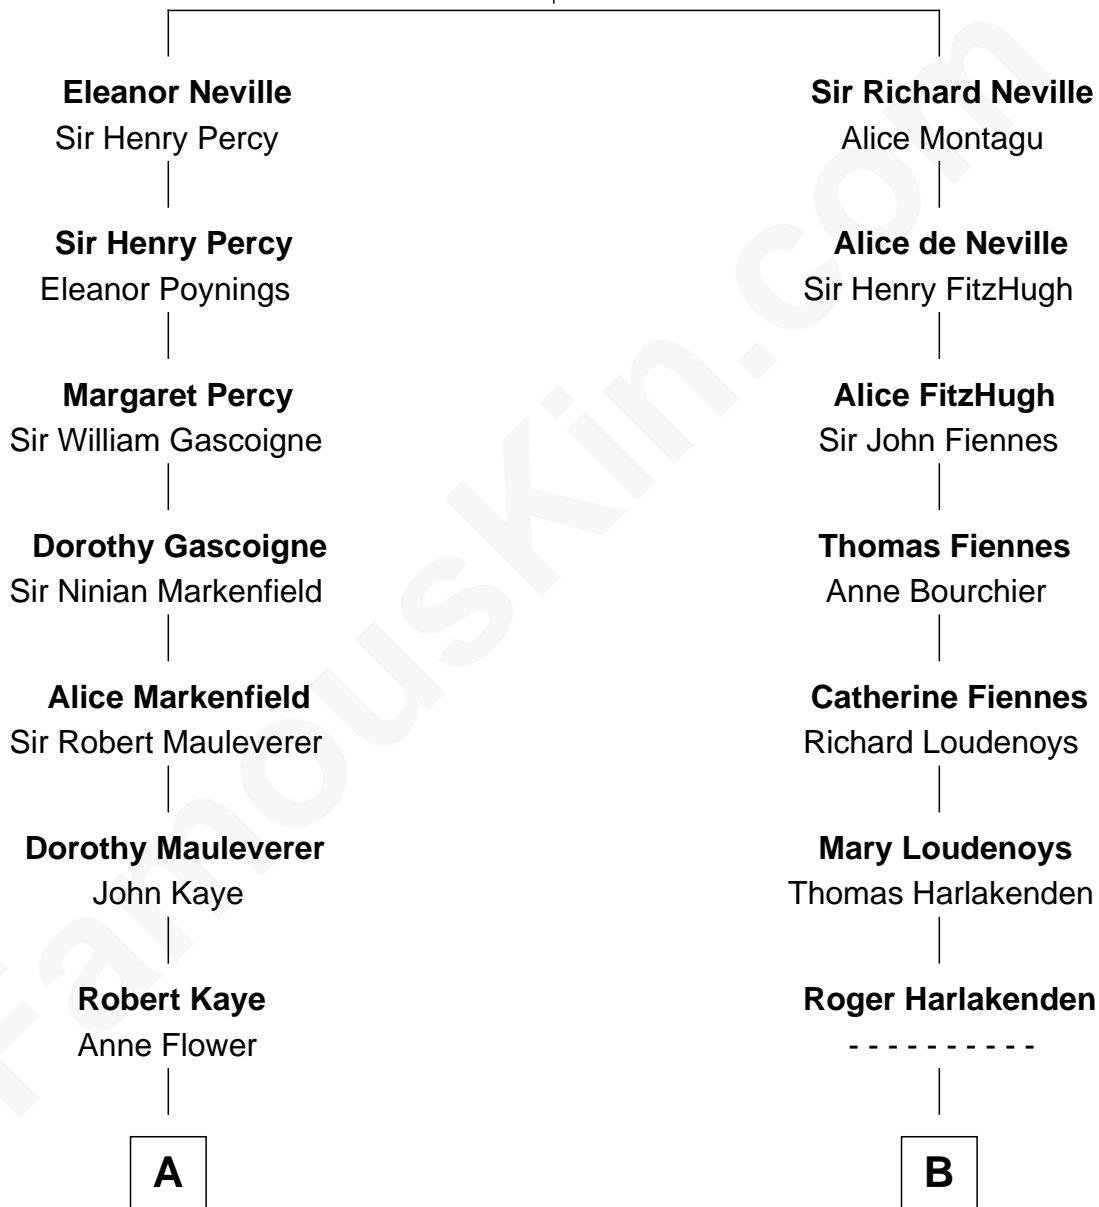

## Relationship Chart of

### Horace Gray

*U.S. Supreme Court Justice*

15th cousin 4 times removed of

**Anne Baxter**

*Movie Actress*

**Sir Ralph Neville**

Joan Beaufort

**C**

**Frank Lloyd Wright**

Catherine L. Tobin

**Catherine Dorothy Wright**

Kenneth Stuart Baxter

**Anne Baxter**

*Movie Actress*

FamousKin.com