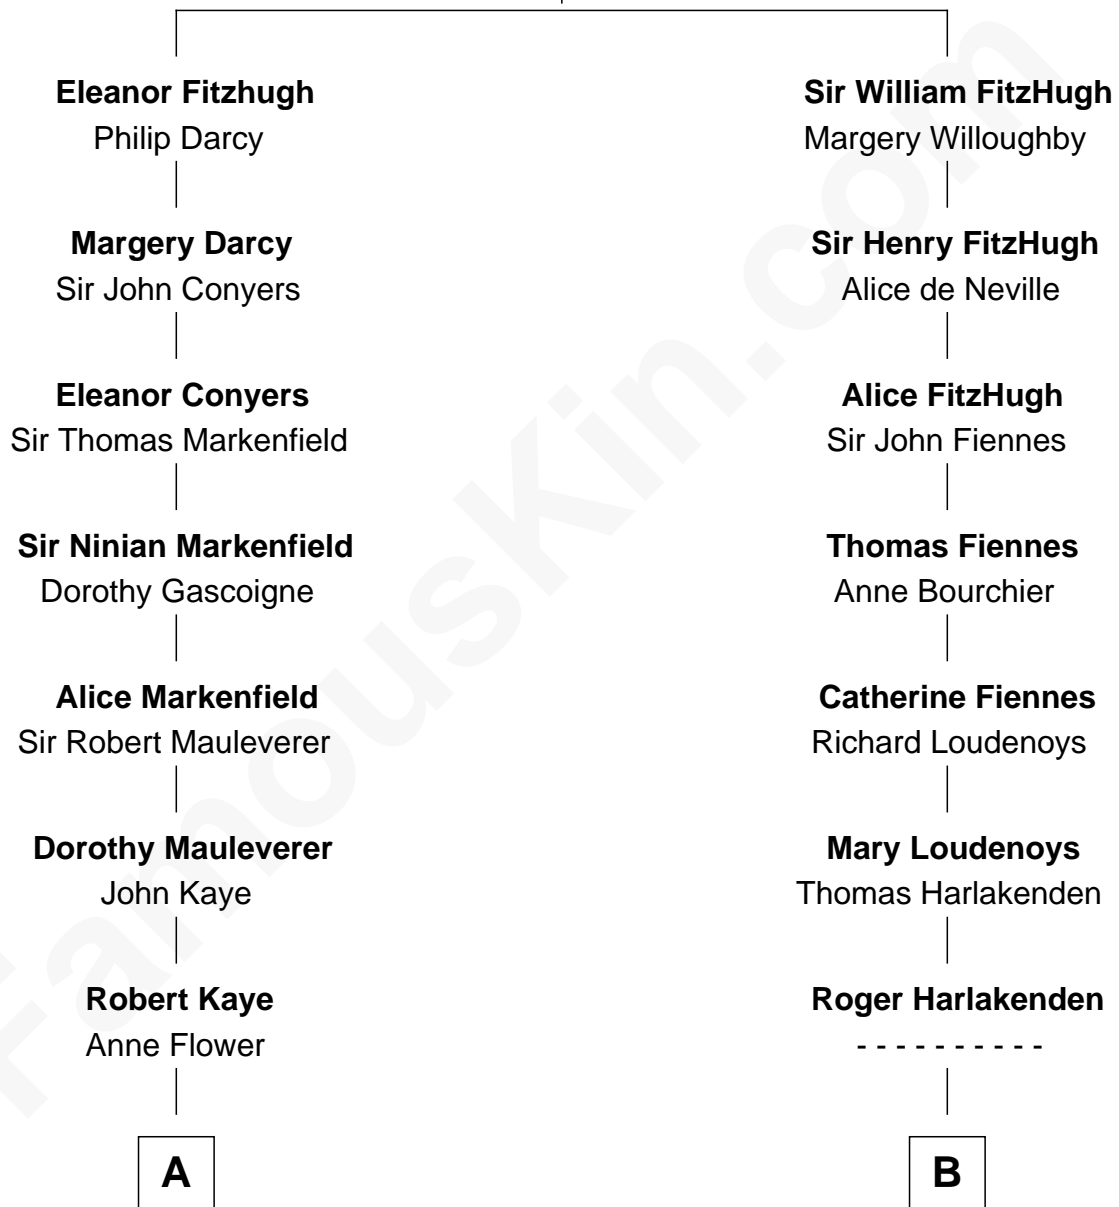

FamousKin.com

Relationship Chart of

Horace Gray

U.S. Supreme Court Justice

15th cousin 4 times removed of

Anne Baxter

Movie Actress

Henry FitzHugh

Elizabeth Grey

C

Frank Lloyd Wright

Catherine L. Tobin

Catherine Dorothy Wright

Kenneth Stuart Baxter

Anne Baxter

Movie Actress