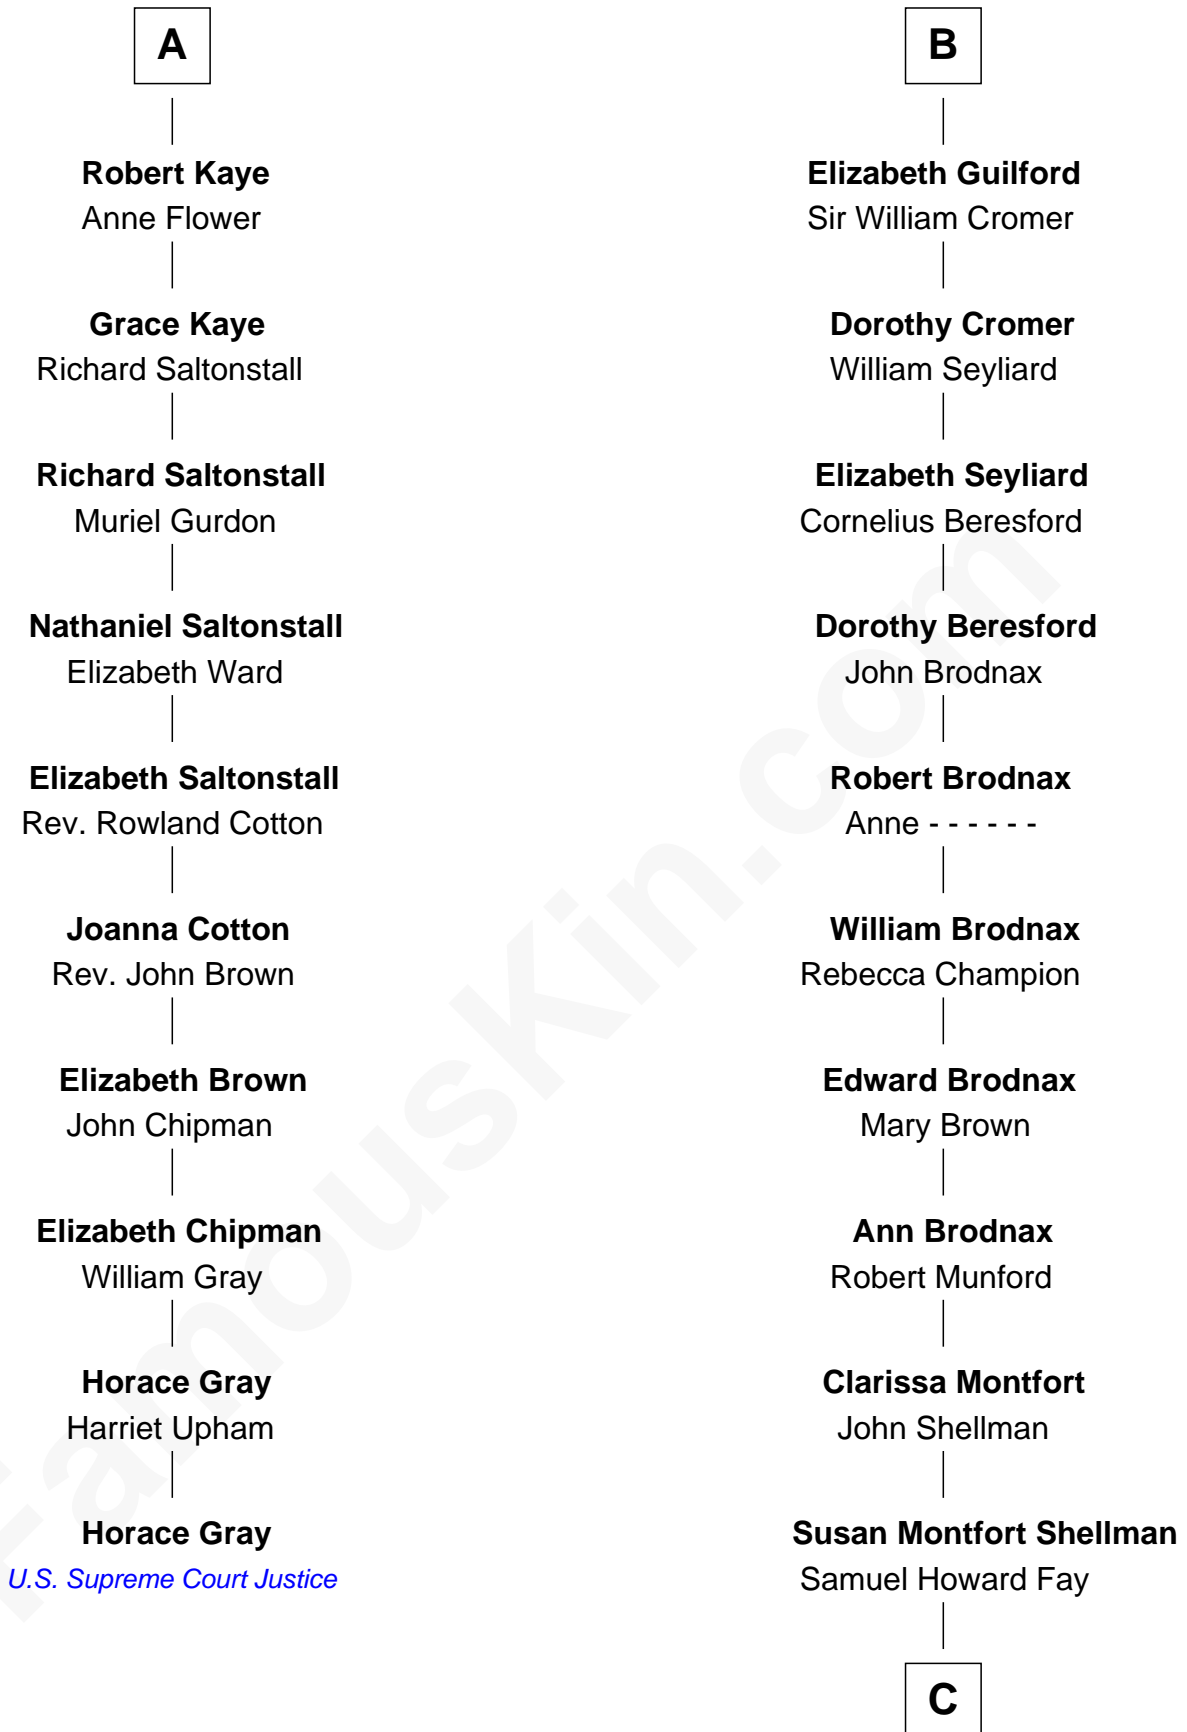

## Relationship Chart of

### Horace Gray

*U.S. Supreme Court Justice*

16th cousin 4 times removed of

### George H. W. Bush

*41st U.S. President*

**Sir Roger de Clifford**

Maud de Beauchamp

**C**

**Harriet Eleanor Fay**  
Rev. James Smith Bush

**Samuel Prescott Bush**  
Flora Sheldon

**Prescott Sheldon Bush**  
Dorothy Wear Walker

**George H. W. Bush**  
*41st U.S. President*

FamousKin.com