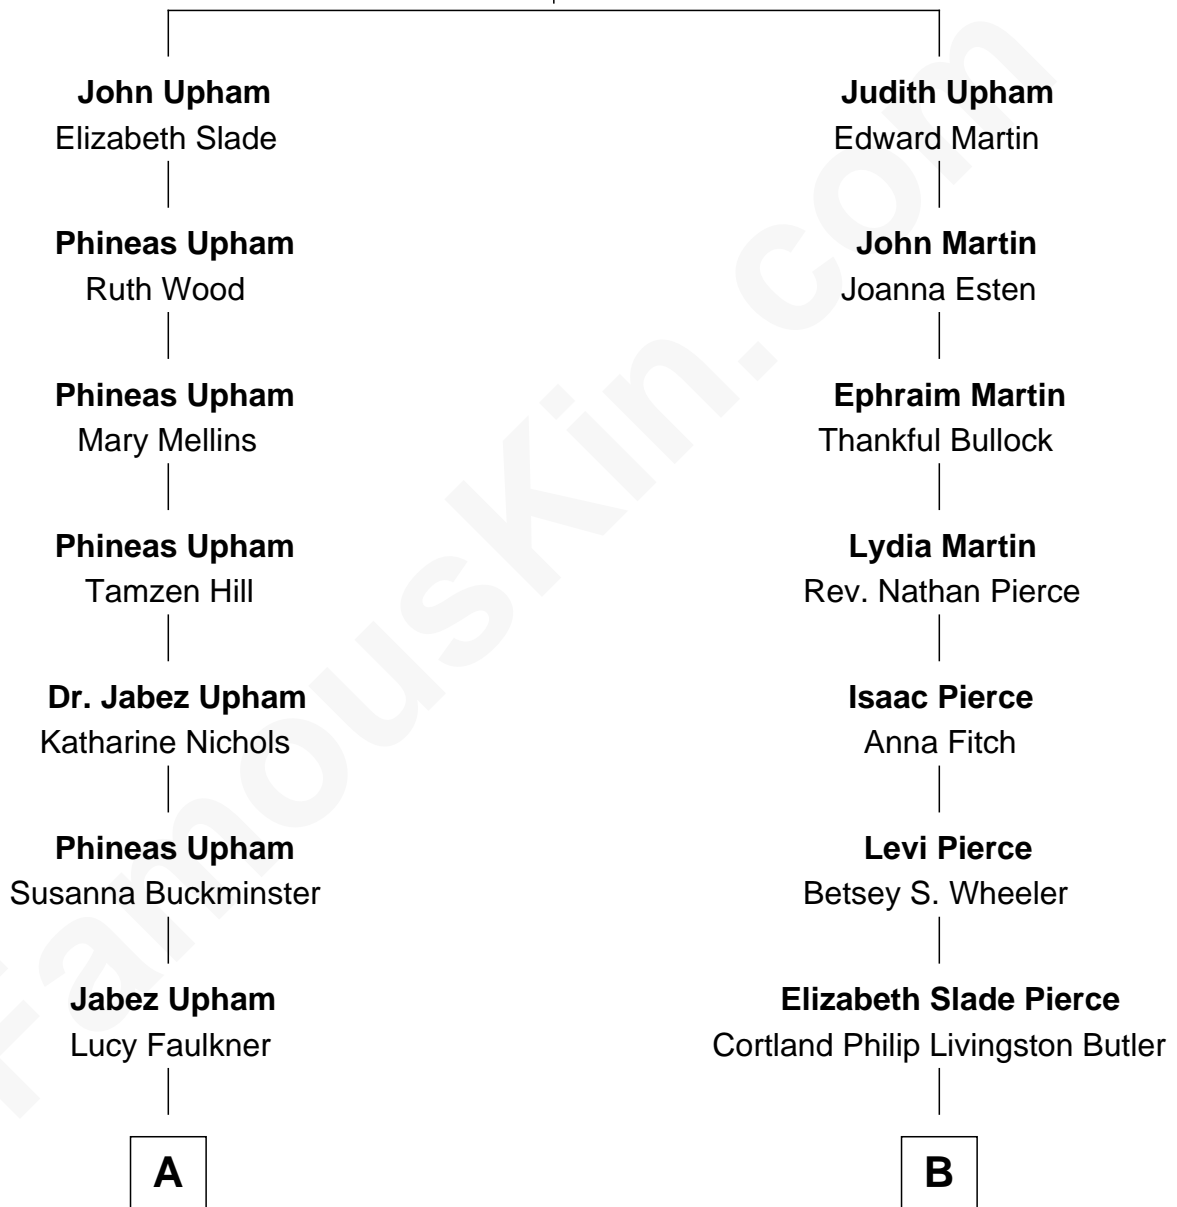

## Relationship Chart of

### Horace Gray

*U.S. Supreme Court Justice*

8th cousin 2 times removed of

### George H. W. Bush

*41st U.S. President*

**Richard Upham**

Maria - - - - -

**A**

**Harriet Upham**

Horace Gray

**Horace Gray**

*U.S. Supreme Court Justice*

**B**

**Mary Elizabeth Butler**

Robert Emmet Sheldon

**Flora Sheldon**

Samuel Prescott Bush

**Prescott Sheldon Bush**

Dorothy Wear Walker