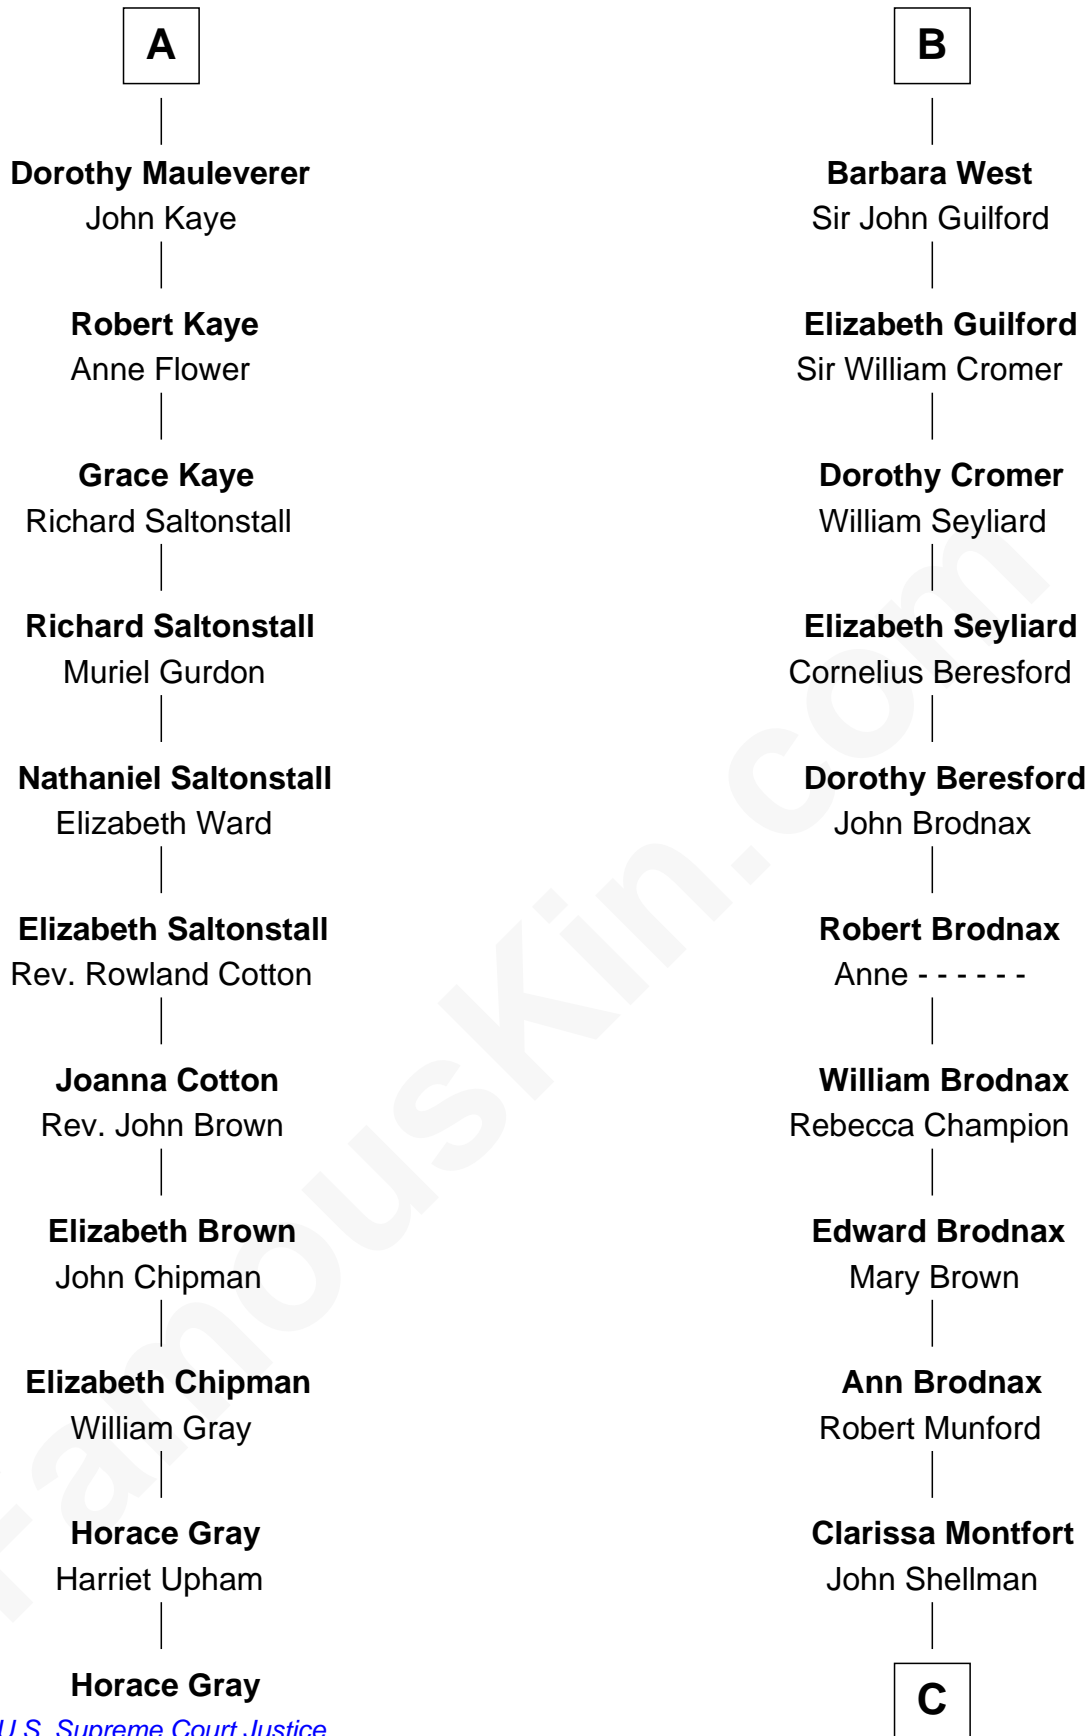

## Relationship Chart of

### Horace Gray

*U.S. Supreme Court Justice*

17th cousin 4 times removed of

### George H. W. Bush

*41st U.S. President*

**C**

—  
**Susan Montfort Shellman**

Samuel Howard Fay

—  
**Harriet Eleanor Fay**

Rev. James Smith Bush

—  
**Samuel Prescott Bush**